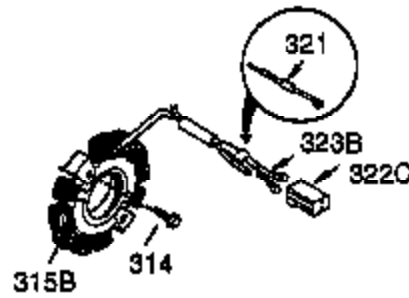

Ref #	Part Number	Qty	Description
5	30969	1	Extension Cap
92	650880	1	Belleville Washer
93	650881	1	Flywheel Nut
129	650727	2	Screw, 5/16-18 x 1-3/4"
131A	650713	2	Screw, 5/16-18 x 5/8"
131	650694A	3	Screw, 5/16-18 x 2"
285	35985B	1	Starter Cup
287	29752	4	Nut & Lock Washer, 1/4-28
314	650873	1	Screw, 1/4-20 x 3/4"
323	611118	1	Terminal
355	590574	1	Starter Handle
370I	34414	1	Warning Decal
390	590733	1	Rewind Starter (NOTE: This engine could have been built with 590749 starter.)