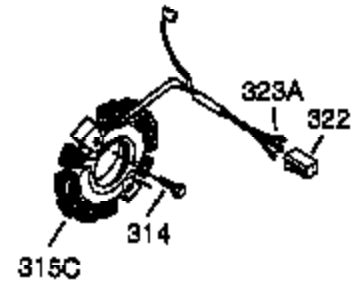

Ref #	Part Number	Qty	Description
5	30969	1	Extension Cap
92	650880	1	Belleville Washer
93	650881	1	Flywheel Nut
129	650727	2	Screw, 5/16-18 x 1-3/4"
131A	650713	2	Screw, 5/16-18 x 5/8"
131	650694A	3	Screw, 5/16-18 x 2"
285	35985B	1	Starter Cup
287	29752	4	Nut & Lock Washer, 1/4-28
314	650873	1	Screw, 1/4-20 x 3/4"
323	611118	1	Terminal
355	590574	1	Starter Handle
370I	34414	1	Warning Decal
390	590733	1	Rewind Starter (NOTE: This engine could have been built with 590749 starter.)