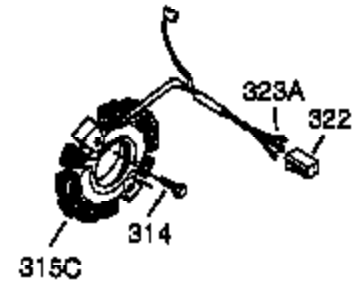

Ref #	Part Number	Qty	Description
62	650760	1	Screw, 8-32 x 3/8"
63	28545	1	Grommet
72A	28534	1	Oil Drain Plug
92	650880	1	Lock Washer
93	650881	1	Flywheel Nut
129	650727	2	Screw, 5/16-18 x 1-3/4"
131A	650713	2	Screw, 5/16-18 x 5/8"
131	650694A	3	Screw, 5/16-18 x 2"
285	35985B	1	Starter Cup
287	29752	4	Nut & Lock Washer, 1/4-28
306	35499	1	"O" Ring
314	650873	1	Screw, 1/4-20 x 3/4"
323	611118	1	Terminal
355	590574	1	Starter Handle
390	590733	1	Rewind Starter