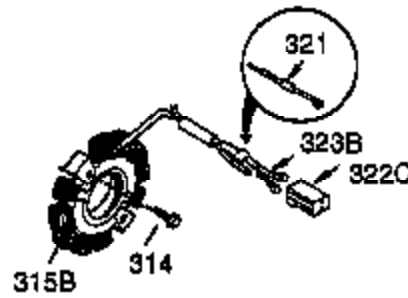

Ref #	Part Number	Qty	Description
62	650760	1	Screw, 8-32 x 3/8"
63	28545	1	Grommet
72A	28534	1	Oil Drain Plug
92	650880	1	Lock Washer
93	650881	1	Flywheel Nut
129	650727	2	Screw, 5/16-18 x 1-3/4"
131A	650713	2	Screw, 5/16-18 x 5/8"
131	650694A	3	Screw, 5/16-18 x 2"
285	35985B	1	Starter Cup
286	35446	1	Starter Screen
287	29752	4	Nut & Lock Washer, 1/4-28
306	35499	1	"O" Ring
314	650873	1	Screw, 1/4-20 x 3/4"
323	611118	1	Terminal
327	35392	1	Starter Plug
355	590574	1	Starter Handle
390	590672	1	Rewind Starter