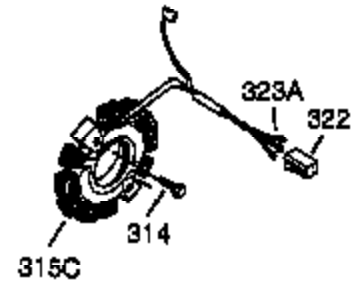

Ref #	Part Number	Qty	Description
62	650760	1	Screw, 8-32 x 3/8"
63	28545	1	Grommet
72A	28534	1	Oil Drain Plug
92	650880	1	Lock Washer
93	650881	1	Flywheel Nut
129	650727	2	Screw, 5/16-18 x 1-3/4"
131A	650713	2	Screw, 5/16-18 x 5/8"
131	650694A	3	Screw, 5/16-18 x 2"
285	35985B	1	Starter Cup
286	35446	1	Starter Screen
287	29752	4	Nut & Lock Washer, 1/4-28
306	35499	1	"O" Ring
314	650873	1	Screw, 1/4-20 x 3/4"
323	611118	1	Terminal
327	35392	1	Starter Plug
355	590574	1	Starter Handle
390	590672	1	Rewind Starter