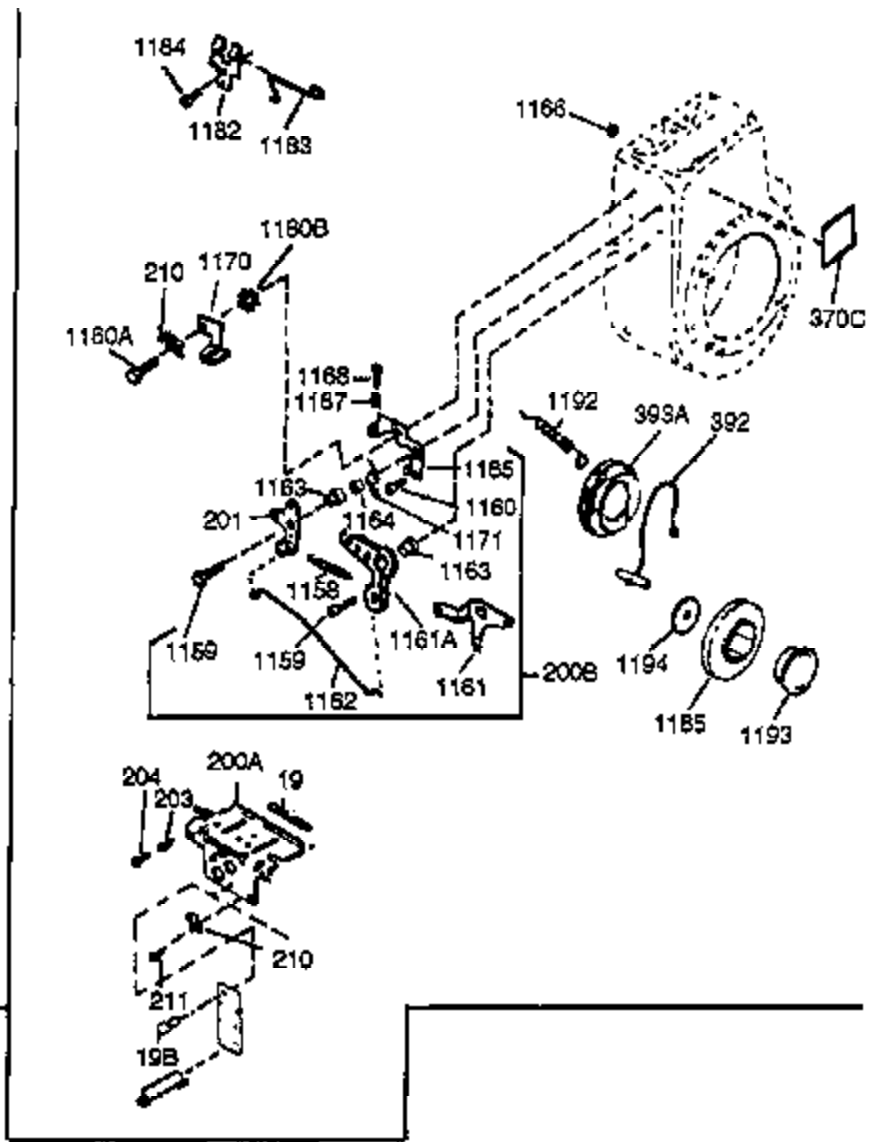

Ref #	Part Number	Qty	Description
19	34663	1	Speed Control Spring
72A	28534	1	Pipe Plug
129	650727	2	Screw, 5/16-18 x 1-3/4"
131A	650713	2	Screw, 5/16-18 x 5/8"
131	650694A	3	Screw, 5/16-18 x 2"
183	34587A	1	Choke Bracket
203	31342	1	Compression Spring
204	650549	1	Screw, 5-40 x 7/16"
222	28820	2	Screw, 10-32 x 1/2"
290	29774	1	Fuel Line
291	30705	1	Fuel Line
306	35499	1	"O" Ring
327	35392	1	Starter Plug
336	650765	1	Screw, 10-32 x 1/2"
355	590574	1	Starter Handle
364	33377	1	Carburetor Cover Bracket
365	650767	2	Screw, 8-32 x 27/64"
370	34414	1	Warning Decal
370C	36501	1	Primer Decal