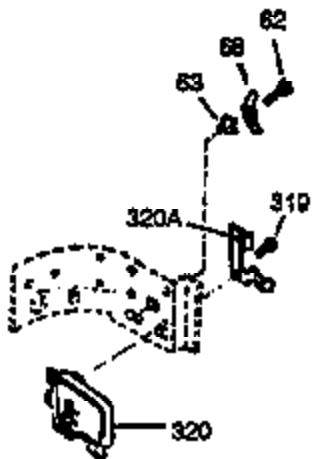

Ref #	Part Number	Qty	Description
285	35985B	1	Starter Cup
287	29752	4	Nut & Lock Washer, 1/4-28
290	29774	1	Fuel Line
291	30705	1	Fuel Line
292	26460	4	Fuel Line Clamp
295	35857	1	Fuel Shut-Off Valve
298	650665	2	Screw, 1/4-15 x 3/4"
300	34156A	1	Fuel Tank (Incl. 292 & 301)
301	35355	1	Fuel Cap
305	35554	1	Oil Fill Tube
306	35499	1	"O" Ring
308	35540	1	Fill Tube Clip
310	36205	1	Dipstick
325	29443	1	Wire Clip
327	35392	1	Starter Plug
328	35062	2	Ignition Key
329	610973	1	Terminal
335	35057A	1	Carburetor Cover
336	650765	1	Screw, 10-32 x 1/2"
338	28942	2	Screw, 10-32 x 3/8"
340	34154	1	Fuel Tank Bracket
341	34155	1	Fuel Tank Bracket
342	650561	1	Screw, 1/4-20 x 5/8"
355	590574	1	Starter Handle
365	650767	2	Screw, 8-32 x 27/64"
370C	36501	1	Primer Decal
370	34414	1	Warning Decal
370A	35077	1	Instruction Decal
370B	36261	1	Lubrication Decal
380	632370A	1	Carburetor (Incl. 184)
390	590733	1	Rewind Starter
400	36452A	1	* Gasket Set (Incl. items marked PK in notes) Incl. part #'s 27272A (1), 27896A (2), 27915A (1), 29673 (1), 29673 (1), 33263 (1), 33629 (1), 34698A (1) 35262A (1), 35317 (1), 36451 (1)
420	730226	1	SAE 5W30 4-Cycle Engine Oil (Quart)