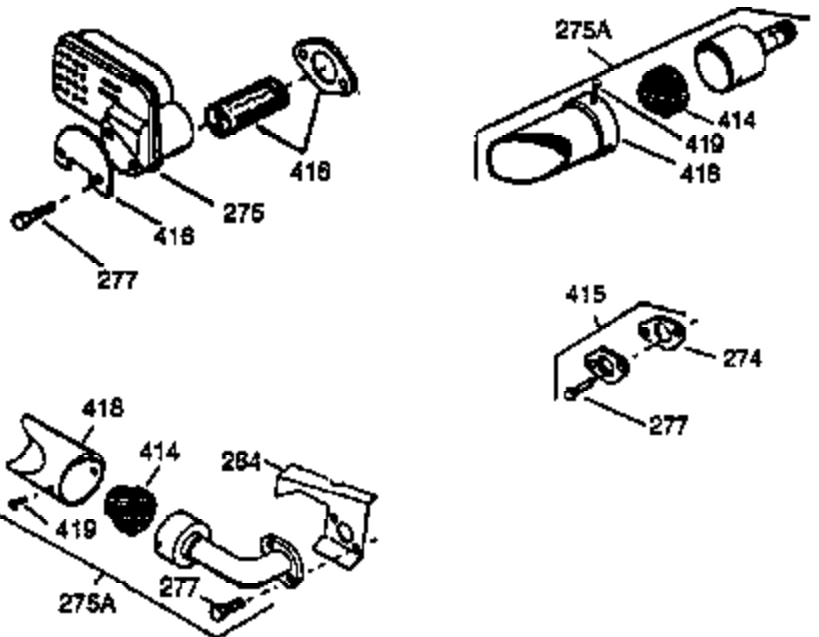

Ref #	Part Number	Qty	Description
62	650760	1	Screw, 8-32 x 3/8"
63	28545	1	Grommet
72A	28534	1	Pipe Plug
129	650727	2	Screw, 5/16-18 x 1-3/4"
131A	650713	2	Screw, 5/16-18 x 5/8"
131	650694A	3	Screw, 5/16-18 x 2"
275	35056	1	Muffler
277	651002	2	Screw, 5/16-18 x 4-3/64"
290	29774	1	Fuel Line
292	26460	4	Fuel Line Clamp
295	35857	1	Fuel Shut-Off Valve
298	650665	2	Screw, 1/4-15 x 3/4"
300	34156A	1	Fuel Tank (Incl. 292 & 301)
301	35355	1	Fuel Cap
306	35499	1	"O" Ring
341	34155	1	Fuel Tank Bracket
342	650561	1	Screw, 1/4-20 x 5/8"
350	570682	1	Primer Ass'y.
351	32180C	1	Primer Line
355	590574	1	Starter Handle