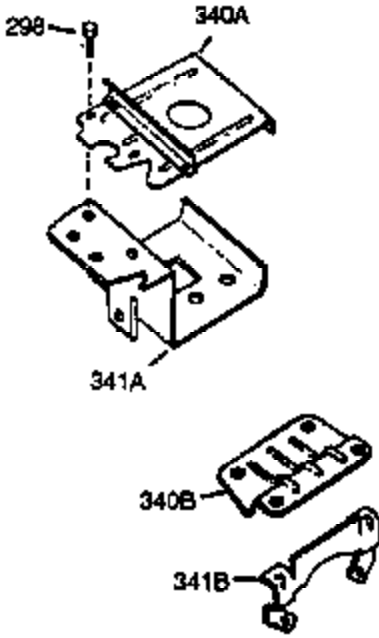

Ref #	Part Number	Qty	Description
62	650760	1	Screw, 8-32 x 3/8"
63	28545	1	Grommet
72A	28534	1	Pipe Plug
129	650727	2	Screw, 5/16-18 x 1-3/4"
131A	650713	2	Screw, 5/16-18 x 5/8"
131	650694A	3	Screw, 5/16-18 x 2"
275	35056	1	Muffler
277	651002	2	Screw, 5/16-18 x 4-3/64"
290	29774	1	Fuel Line
292	26460	4	Fuel Line Clamp
295	35857	1	Fuel Shut-Off Valve
298	650665	2	Screw, 1/4-15 x 3/4"
300	34156A	1	Fuel Tank (Incl. 292 & 301)
301	35355	1	Fuel Cap
306	35499	1	"O" Ring
341	34155	1	Fuel Tank Bracket
342	650561	1	Screw, 1/4-20 x 5/8"
350	570682	1	Primer Ass'y.
351	32180C	1	Primer Line
355	590574	1	Starter Handle