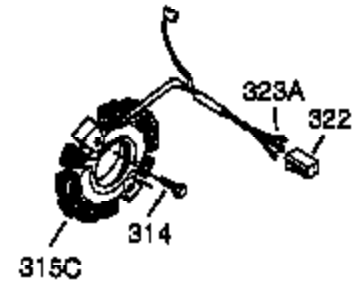

Ref #	Part Number	Qty	Description
5	30969	1	Extension Cap
62	650760	1	Screw, 8-32 x 3/8"
63	28545	1	Grommet
92	650880	1	Washer Flywheel
93	650881	1	Flywheel Nut
129	650727	2	Screw, 5/16-18 x 1-3/4"
131A	650713	2	Screw, 5/16-18 x 5/8"
131	650694A	3	Screw, 5/16-18 x 2"
285	35985B	1	Starter Cup
287	29752	4	Nut & Lock Washer, 1/4-28
314	650873	1	Screw, 1/4-20 x 3/4"
323	611118	1	Terminal
355	590574	1	Starter Handle
390	590733	1	Starter Recoil