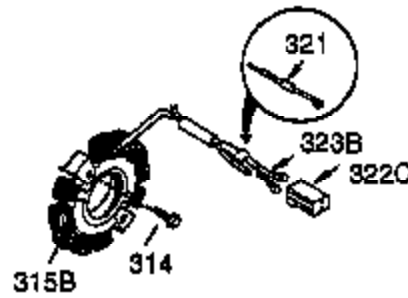

Ref #	Part Number	Qty	Description
5	30969	1	Extension Cap
62	650760	1	Screw, 8-32 x 3/8"
63	28545	1	Grommet
92	650880	1	Lock Washer
93	650881	1	Flywheel Nut
129	650727	2	Screw, 5/16-18 x 1-3/4"
131A	650713	2	Screw, 5/16-18 x 5/8"
131	650694A	3	Screw, 5/16-18 x 2"
264	650802	1	Screw, 1/4-20 x 5/8"
285	35985A	1	Starter Cup
286	35446	1	Starter Screen
287	29752	4	Nut & Lock Washer, 1/4-28
306	35499	1	"O" Ring
314	650873	1	Screw, 1/4-20 x 3/4"
323	611118	1	Terminal
327	35392	1	Starter Plug
355	590574	1	Starter Handle
390	590672	1	Rewind Starter