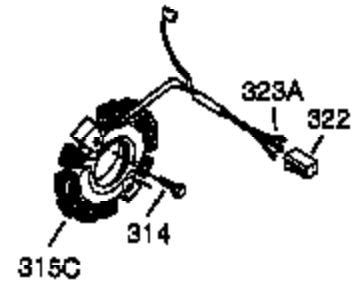

Ref #	Part Number	Qty	Description
5	30969	1	Extension Cap
62	650760	1	Screw, 8-32 x 3/8"
63	28545	1	Grommet
92	650880	1	Lock Washer
93	650881	1	Flywheel Nut
129	650727	2	Screw, 5/16-18 x 1-3/4"
131A	650713	2	Screw, 5/16-18 x 5/8"
131	650694A	3	Screw, 5/16-18 x 2"
264	650802	1	Screw, 1/4-20 x 5/8"
285	35985A	1	Starter Cup
286	35446	1	Starter Screen
287	29752	4	Nut & Lock Washer, 1/4-28
306	35499	1	"O" Ring
314	650873	1	Screw, 1/4-20 x 3/4"
323	611118	1	Terminal
327	35392	1	Starter Plug
355	590574	1	Starter Handle
390	590672	1	Rewind Starter