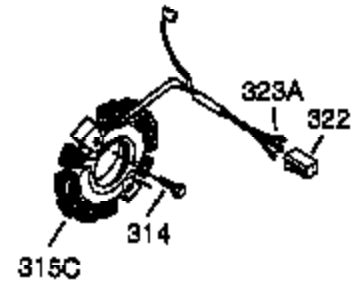

Ref #	Part Number	Qty	Description
5	30969	1	Extension Cap
29	30322	1	Lock Nut, 8-32
62	650760	1	Screw, 8-32 x 3/8"
63	28545	1	Grommet
92	650880	1	Lock Washer
93	650881	1	Flywheel Nut
129	650727	2	Screw, 5/16-18 x 1-3/4"
131A	650713	2	Screw, 5/16-18 x 5/8"
131	650694A	3	Screw, 5/16-18 x 2"
264	650802	1	Screw, 1/4-20 x 5/8"
285	35985	1	Starter Cup
286	35446	1	Starter Screen
287	29752	4	Nut & Lock Washer, 1/4-28
306	35499	1	"O" Ring
314	650873	1	Screw, 1/4-20 x 3/4"
323	611118	1	Terminal
327	35392	1	Starter Plug
355	590574	1	Starter Handle
390	590672	1	Rewind Starter