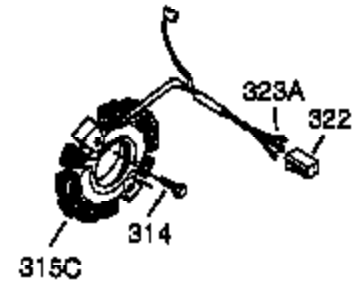

Ref #	Part Number	Qty	Description
5	30969	1	Extension Cap
62	650760	1	Screw, 8-32 x 3/8"
63	28545	1	Grommet
92	650880	1	Lock Washer
93	650881	1	Flywheel Nut
129	650727	2	Screw, 5/16-18 x 1-3/4"
131A	650713	2	Screw, 5/16-18 x 5/8"
131	650694A	3	Screw, 5/16-18 x 2"
285	35985B	1	Starter Cup
287	29752	4	Nut & Lock Washer, 1/4-28
314	650873	1	Screw, 1/4-20 x 3/4"
323	611118	1	Terminal
355	590574	1	Starter Handle
390	590733	1	Rewind Starter