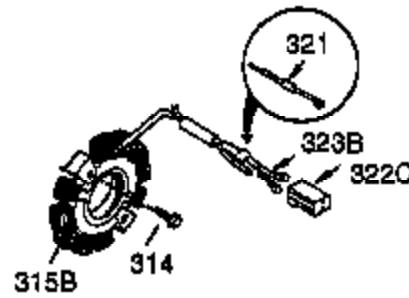

Ref #	Part Number	Qty	Description
5	30969	1	Extension Cap
62	650760	1	Screw, 8-32 x 3/8"
63	28545	1	Grommet
92	650880	1	Lock Washer
93	650881	1	Flywheel Nut
129	650727	2	Screw, 5/16-18 x 1-3/4"
131A	650713	2	Screw, 5/16-18 x 5/8"
131	650694A	3	Screw, 5/16-18 x 2"
285	35985B	1	Starter Cup
287	29752	4	Nut & Lock Washer, 1/4-28
314	650873	1	Screw, 1/4-20 x 3/4"
323	611118	1	Terminal
355	590574	1	Starter Handle
390	590733	1	Rewind Starter