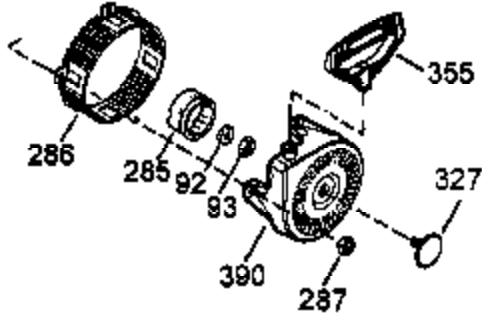

Ref #	Part Number	Qty	Description
5	30969	1	Extension Cap
62	650760	1	Screw, 8-32 x 3/8"
63	28545	1	Grommet
92	650880	1	Lock Washer
93	650881	1	Flywheel Nut
129	650727	2	Screw, 5/16-18 x 1-3/4"
131A	650713	2	Screw, 5/16-18 x 5/8"
131	650694A	3	Screw, 5/16-18 x 2"
285	35985B	1	Starter Cup
287	29752	4	Nut & Lock Washer, 1/4-28
314	650873	1	Screw, 1/4-20 x 3/4"
323	611118	1	Terminal
355	590574	1	Starter Handle
390	590733	1	Rewind Starter