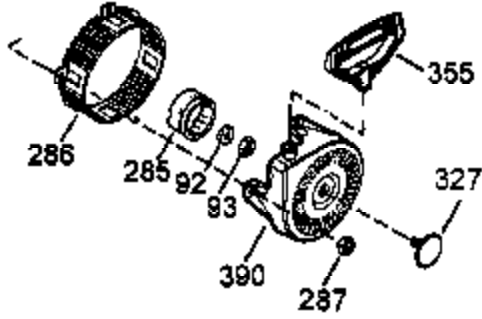

Ref #	Part Number	Qty	Description
5	30969	1	Extension Cap
29	30322	1	Lock Nut, 8-32
62	650760	1	Screw, 8-32 x 3/8"
63	28545	1	Grommet
92	650880	1	Lock Washer
93	650881	1	Flywheel Nut
129	650727	2	Screw, 5/16-18 x 1-3/4"
131A	650713	2	Screw, 5/16-18 x 5/8"
131	650694A	3	Screw, 5/16-18 x 2"
264	650802	1	Screw, 1/4-20 x 5/8"
285	35985	1	Starter Cup
286	35446	1	Starter Screen
287	29752	4	Nut & Lock Washer, 1/4-28
306	35499	1	"O" Ring
314	650873	1	Screw, 1/4-20 x 3/4"
323	611118	1	Terminal
327	35392	1	Starter Plug
355	590574	1	Starter Handle
390	590672	1	Rewind Starter