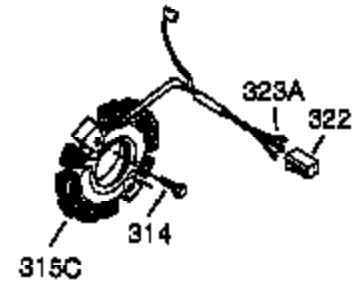

Ref #	Part Number	Qty	Description
5	30969	1	Extension Cap
29	30322	1	Lock Nut, 8-32
62	650760	1	Screw, 8-32 x 3/8"
63	28545	1	Grommet
92	650880	1	Lock Washer
93	650881	1	Flywheel Nut
129	650727	2	Screw, 5/16-18 x 1-3/4"
131A	650713	2	Screw, 5/16-18 x 5/8"
131	650694A	3	Screw, 5/16-18 x 2"
264	650802	1	Screw, 1/4-20 x 5/8"
285	35985	1	Starter Cup
286	35446	1	Starter Screen
287	29752	4	Nut & Lock Washer, 1/4-28
306	35499	1	"O" Ring
314	650873	1	Screw, 1/4-20 x 3/4"
323	611118	1	Terminal
327	35392	1	Starter Plug
355	590574	1	Starter Handle
390	590672	1	Rewind Starter