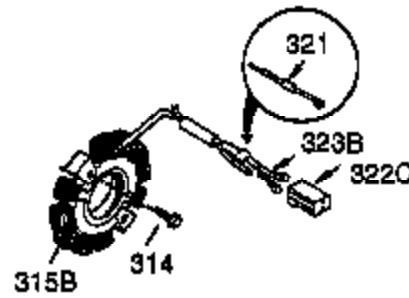

Ref #	Part Number	Qty	Description
5	30969	1	Extension Cap
29	30322	1	Lock Nut, 8-32
62	650760	1	Screw, 8-32 x 3/8"
63	28545	1	Grommet
92	650880	1	Lock Washer
93	650881	1	Flywheel Nut
129	650727	2	Screw, 5/16-18 x 1-3/4"
131A	650713	2	Screw, 5/16-18 x 5/8"
131	650694A	3	Screw, 5/16-18 x 2"
264	650802	1	Screw, 1/4-20 x 5/8"
285	35985	1	Starter Cup
286	35446	1	Starter Screen
287	29752	4	Nut & Lock Washer, 1/4-28
306	35499	1	"O" Ring
314	650873	1	Screw, 1/4-20 x 3/4"
323	611118	1	Terminal
327	35392	1	Starter Plug
355	590574	1	Starter Handle
390	590672	1	Rewind Starter