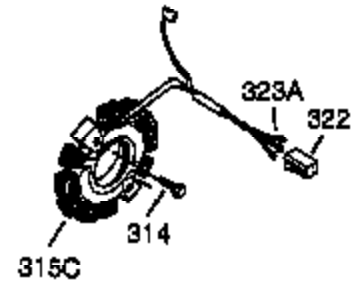

Ref #	Part Number	Qty	Description
5	30969	1	Extension Cap
29	30322	1	Lock Nut, 8-32
62	650760	1	Screw, 8-32 x 3/8"
63	28545	1	Grommet
92	650880	1	Lock Washer
93	650881	1	Flywheel Nut
129	650727	2	Screw, 5/16-18 x 1-3/4"
131A	650713	2	Screw, 5/16-18 x 5/8"
131	650694A	3	Screw, 5/16-18 x 2"
264	650802	1	Screw, 1/4-20 x 5/8"
285	35985	1	Starter Cup
286	35446	1	Starter Screen
287	29752	4	Nut & Lock Washer, 1/4-28
306	35499	1	"O" Ring
314	650873	2	Screw, 1/4-20 x 1/2"
321	611161	2	Diode
322	611142	1	Connector
323	611118	1	Terminal
327	35392	1	Starter Plug
355	590574	1	Starter Handle
390	590672	1	Rewind Starter