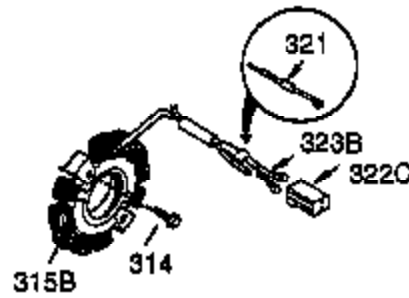

Ref #	Part Number	Qty	Description
5	30969	1	Extension Cap
29	30322	1	Lock Nut, 8-32
62	650760	1	Screw, 8-32 x 3/8"
63	28545	1	Grommet
92	650880	1	Lock Washer
93	650881	1	Flywheel Nut
129	650727	2	Screw, 5/16-18 x 1-3/4"
131A	650713	2	Screw, 5/16-18 x 5/8"
131	650694A	3	Screw, 5/16-18 x 2"
264	650802	1	Screw, 1/4-20 x 5/8"
285	35985	1	Starter Cup
286	35446	1	Starter Screen
287	29752	4	Nut & Lock Washer, 1/4-28
306	35499	1	"O" Ring
314	650873	2	Screw, 1/4-20 x 1/2"
321	611161	2	Diode
322	611142	1	Connector
323	611118	1	Terminal
327	35392	1	Starter Plug
355	590574	1	Starter Handle
390	590672	1	Rewind Starter