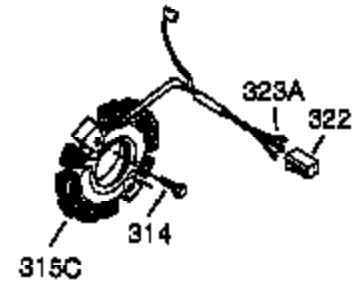

Ref #	Part Number	Qty	Description
5	30969	1	Extension Cap
62	650760	1	Screw, 8-32 x 3/8"
63	28545	1	Grommet
92	650880	1	Belleville Washer
92	650880	1	Belleville Washer
93	650881	1	Flywheel Nut
129	650727	2	Screw, 5/16-18 x 1-3/4"
131A	650713	2	Screw, 5/16-18 x 5/8"
131	650694A	3	Screw, 5/16-18 x 2"
285	35985B	1	Starter Cup
287	29752	4	Nut & Lock Washer, 1/4-28
306	35499	1	"O" Ring
314	650873	2	Screw, 1/4-20 x 3/4"
321	611161	2	Diode
322	611142	1	Connector
323	611118	1	Terminal
355	590574	1	Starter Handle
390	590733	1	Rewind Starter