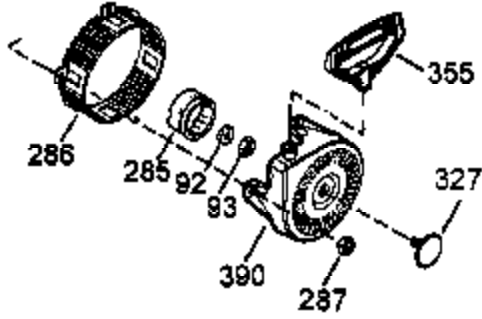

Ref #	Part Number	Qty	Description
5	30969	1	Extension Cap
62	650760	1	Screw, 8-32 x 3/8"
63	28545	1	Grommet
92	650880	1	Belleville Washer
92	650880	1	Belleville Washer
93	650881	1	Flywheel Nut
129	650727	2	Screw, 5/16-18 x 1-3/4"
131A	650713	2	Screw, 5/16-18 x 5/8"
131	650694A	3	Screw, 5/16-18 x 2"
285	35985B	1	Starter Cup
287	29752	4	Nut & Lock Washer, 1/4-28
306	35499	1	"O" Ring
314	650873	2	Screw, 1/4-20 x 3/4"
321	611161	2	Diode
322	611142	1	Connector
323	611118	1	Terminal
355	590574	1	Starter Handle
390	590733	1	Rewind Starter