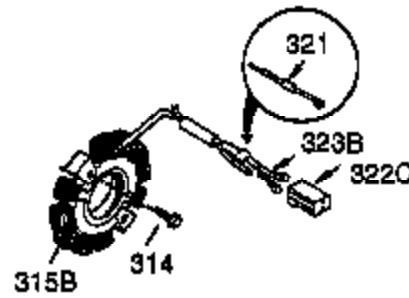

Ref #	Part Number	Qty	Description
5	30969	1	Extension Cap
62	650760	1	Screw, 8-32 x 3/8"
63	28545	1	Grommet
92	650880	1	Belleville Washer
92	650880	1	Belleville Washer
93	650881	1	Flywheel Nut
129	650727	2	Screw, 5/16-18 x 1-3/4"
131A	650713	2	Screw, 5/16-18 x 5/8"
131	650694A	3	Screw, 5/16-18 x 2"
285	35985B	1	Starter Cup
287	29752	4	Nut & Lock Washer, 1/4-28
306	35499	1	"O" Ring
314	650873	2	Screw, 1/4-20 x 3/4"
321	611161	2	Diode
322	611142	1	Connector
323	611118	1	Terminal
355	590574	1	Starter Handle
390	590733	1	Rewind Starter