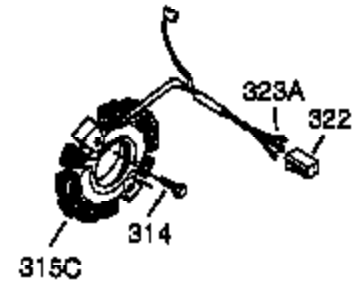

Ref #	Part Number	Qty	Description
5	30969	1	Extension Cap
62	650760	1	Screw, 8-32 x 3/8"
63	28545	1	Grommet
92	650880	1	Lock Washer
93	650881	1	Flywheel Nut
131A	650713	2	Screw, 5/16-18 x 5/8"
131	650694A	3	Screw, 5/16-18 x 2"
285	35985B	1	Starter Cup
287	29752	4	Nut & Lock Washer, 1/4-28
314	650873	1	Screw, 1/4-20 x 3/4"
323	611118	1	Terminal
327	35392	1	Starter Plug
355	590574	1	Starter Handle
390	590733	1	Rewind Starter