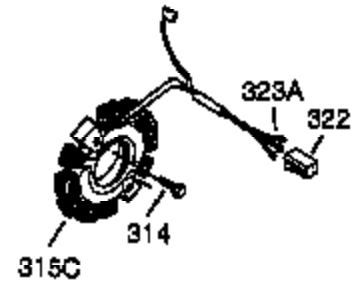

Ref #	Part Number	Qty	Description
5	30969	1	Extension Cap
62	650760	1	Screw, 8-32 x 3/8"
63	28545	1	Grommet
92	650880	1	Lock Washer
93	650881	1	Flywheel Nut
129	650727	2	Screw, 5/16-18 x 1-3/4"
131A	650713	2	Screw, 5/16-18 x 5/8"
131	650694A	3	Screw, 5/16-18 x 2"
264	650802	1	Screw, 1/4-20 x 5/8"
285	35985A	1	Starter Cup
286	35446	1	Starter Screen
287	29752	4	Nut & Lock Washer, 1/4-28
306	35499	1	"O" Ring
314	650873	1	Screw, 1/4-20 x 3/4"
323	611118	1	Terminal
327	35392	1	Starter Plug
355	590574	1	Starter Handle
390	590672	1	Rewind Starter