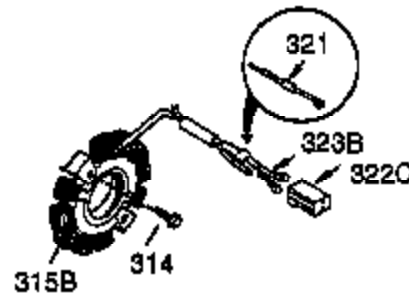

Ref #	Part Number	Qty	Description
5	30969	1	Extension Cap
62	650760	1	Screw, 8-32 x 3/8"
63	28545	1	Grommet
92	650880	1	Lock Washer
93	650881	1	Flywheel Nut
129	650727	2	Screw, 5/16-18 x 1-3/4"
131A	650713	2	Screw, 5/16-18 x 5/8"
131	650694A	3	Screw, 5/16-18 x 2"
264	650802	1	Screw, 1/4-20 x 5/8"
285	35985A	1	Starter Cup
286	35446	1	Starter Screen
287	29752	4	Nut & Lock Washer, 1/4-28
306	35499	1	"O" Ring
314	650873	1	Screw, 1/4-20 x 3/4"
323	611118	1	Terminal
327	35392	1	Starter Plug
355	590574	1	Starter Handle
361	30063	2	Screw, Torx T-30, 1/4-20 x 1/2"
390	590672	1	Rewind Starter