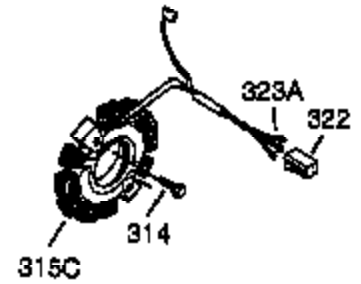

Ref #	Part Number	Qty	Description
5	30969	1	Extension Cap
62	650760	1	Screw, 8-32 x 3/8"
63	28545	1	Grommet
92	650880	1	Lock Washer
93	650881	1	Flywheel Nut
129	650727	2	Screw, 5/16-18 x 1-3/4"
131A	650713	2	Screw, 5/16-18 x 5/8"
131	650694A	3	Screw, 5/16-18 x 2"
264	650802	1	Screw, 1/4-20 x 5/8"
285	35985A	1	Starter Cup
286	35446	1	Starter Screen
287	29752	4	Nut & Lock Washer, 1/4-28
306	35499	1	"O" Ring
314	650873	1	Screw, 1/4-20 x 3/4"
323	611118	1	Terminal
327	35392	1	Starter Plug
355	590574	1	Starter Handle
361	30063	2	Screw, Torx T-30, 1/4-20 x 1/2"
390	590672	1	Rewind Starter