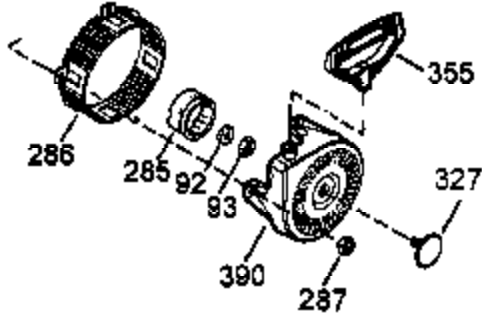

Ref #	Part Number	Qty	Description
5	30969	1	Extension Cap
62	650760	1	Screw, 8-32 x 3/8"
63	28545	1	Grommet
92	650880	1	Lock Washer
93	650881	1	Flywheel Nut
129	650727	2	Screw, 5/16-18 x 1-3/4"
131A	650713	2	Screw, 5/16-18 x 5/8"
131	650694A	3	Screw, 5/16-18 x 2"
264	650802	1	Screw, 1/4-20 x 5/8"
285	35985A	1	Starter Cup
286	35446	1	Starter Screen
287	29752	4	Nut & Lock Washer, 1/4-28
306	35499	1	"O" Ring
314	650873	1	Screw, 1/4-20 x 3/4"
323	611118	1	Terminal
327	35392	1	Starter Plug
355	590574	1	Starter Handle
361	30063	2	Screw, Torx T-30, 1/4-20 x 1/2"
390	590672	1	Rewind Starter