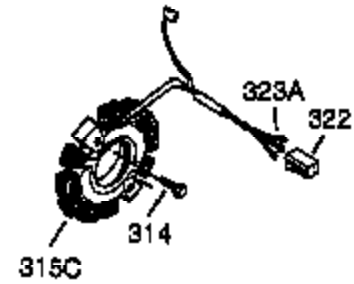

Ref #	Part Number	Qty	Description
62	650760	1	Screw, 8-32 x 3/8"
63	28545	1	Grommet
72A	28534	1	Oil Drain Plug
92	650880	1	Lock Washer
93	650881	1	Flywheel Nut
129	650727	2	Screw, 5/16-18 x 1-3/4"
131A	650713	2	Screw, 5/16-18 x 5/8"
131	650694A	3	Screw, 5/16-18 x 2"
285	35985B	1	Starter Cup
287	29752	4	Nut & Lock Washer, 1/4-28
314	650873	2	Screw, 1/4-20 x 3/4"
322	610823	1	Connector
323	610822	1	Terminal
355	590574	1	Starter Handle
390	590733	1	Rewind Starter