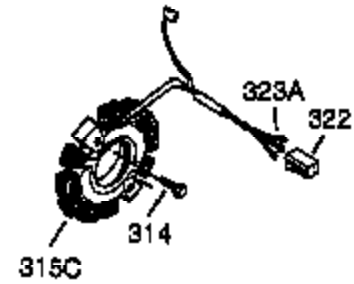

Ref #	Part Number	Qty	Description
62	650760	1	Screw, 8-32 x 3/8"
63	28545	1	Grommet
72A	9556	1	Oil Drain Plug
92	650880	1	Lock Washer
93	650881	1	Flywheel Nut
129	650727	2	Screw, 5/16-18 x 1-3/4"
131A	650713	2	Screw, 5/16-18 x 5/8"
131	650694A	3	Screw, 5/16-18 x 2"
264	650802	1	Screw, 1/4-20 x 5/8"
285	35985A	1	Starter Cup
286	35446	1	Starter Screen
287	29752	4	Nut & Lock Washer, 1/4-28
306	35499	1	"O" Ring
314	650873	2	Screw, 1/4-20 x 3/4"
322	610823	1	Connector
323	610822	1	Terminal
327	35392	1	Starter Plug
355	590574	1	Starter Handle
390	590672	1	Rewind Starter