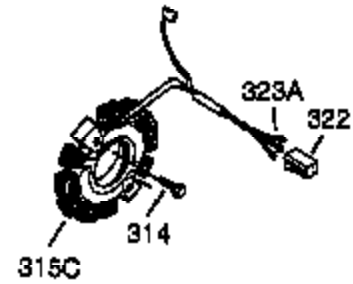

Ref #	Part Number	Qty	Description
72A	28534	1	Oil Drain Plug
92	650880	1	Lock Washer
93	650881	1	Flywheel Nut
129	650727	2	Screw, 5/16-18 x 1-3/4"
131A	650713	2	Screw, 5/16-18 x 5/8"
131	650694A	3	Screw, 5/16-18 x 2"
285	35985B	1	Starter Cup
287	29752	4	Nut & Lock Washer, 1/4-28
314	650873	1	Screw, 1/4-20 x 3/4"
323	611118	1	Terminal
355	590574	1	Starter Handle
370I	34414	1	Warning Decal
390	590733	1	Rewind Starter (Note: This engine could have been built with 590749 starter.)