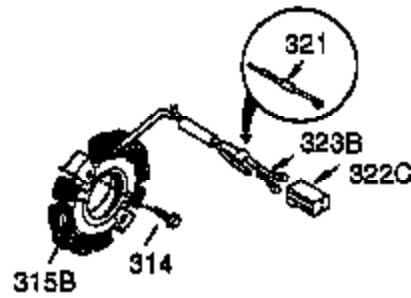

Ref #	Part Number	Qty	Description
72A	28534	1	Oil Drain Plug
92	650880	1	Lock Washer
93	650881	1	Flywheel Nut
129	650727	2	Screw, 5/16-18 x 1-3/4"
131A	650713	2	Screw, 5/16-18 x 5/8"
131	650694A	3	Screw, 5/16-18 x 2"
285	35985B	1	Starter Cup
287	29752	4	Nut & Lock Washer, 1/4-28
314	650873	1	Screw, 1/4-20 x 3/4"
323	611118	1	Terminal
355	590574	1	Starter Handle
370I	34414	1	Warning Decal
390	590733	1	Rewind Starter (Note: This engine could have been built with 590749 starter.)