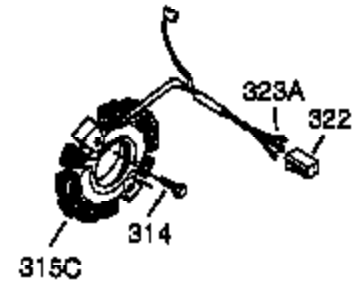

Ref #	Part Number	Qty	Description
62	650760	1	Screw, 8-32 x 3/8"
63	28545	1	Grommet
72A	28534	1	Oil Drain Plug
92	650880	1	Lock Washer
93	650881	1	Flywheel Nut
129	650727	2	Screw, 5/16-18 x 1-3/4"
131A	650713	2	Screw, 5/16-18 x 5/8"
131	650694A	3	Screw, 5/16-18 x 2"
285	35985B	1	Starter Cup
287	29752	4	Nut & Lock Washer, 1/4-28
306	35499	1	"O" Ring
314	650873	1	Screw, 1/4-20 x 3/4"
323	611118	1	Terminal
355	590574	1	Starter Handle
390	590733	1	Rewind Starter