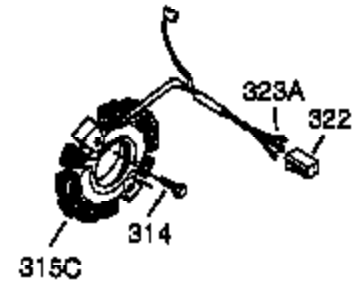

Ref #	Part Number	Qty	Description
29	30322	1	Lock Nut, 8-32
62	650760	1	Screw, 8-32 x 3/8"
63	28545	1	Grommet
72A	9556	1	Oil Drain Plug
92	650880	1	Lock Washer
93	650881	1	Flywheel Nut
129	650727	2	Screw, 5/16-18 x 1-3/4"
131A	650713	2	Screw, 5/16-18 x 5/8"
131	650694A	3	Screw, 5/16-18 x 2"
264	650802	1	Screw, 1/4-20 x 5/8"
285	35985	1	Starter Cup
286	35446	1	Starter Screen
287	29752	4	Nut & Lock Washer, 1/4-28
306	35499	1	"O" Ring
314	650873	1	Screw, 1/4-20 x 3/4"
323	611118	1	Terminal
327	35392	1	Starter Plug
355	590574	1	Starter Handle
390	590672	1	Rewind Starter