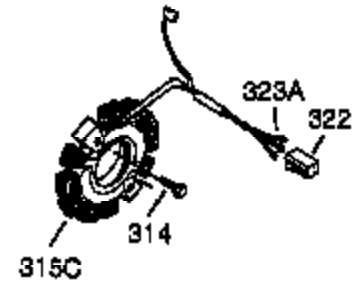

Ref #	Part Number	Qty	Description
5	30969	1	Extension Cap
62	650760	1	Screw, 8-32 x 3/8"
63	28545	1	Grommet
92	650880	1	Lock Washer
93	650881	1	Flywheel Nut
129	650727	2	Screw, 5/16-18 x 1-3/4"
131A	650713	2	Screw, 5/16-18 x 5/8"
131	650694A	3	Screw, 5/16-18 x 2"
264	650802	1	Screw, 1/4-20 x 5/8"
285	35985A	1	Starter Cup
286	35446	1	Starter Screen
287	29752	4	Nut & Lock Washer, 1/4-28
306	35499	1	"O" Ring
314	650873	1	Screw, 1/4-20 x 3/4"
323	611118	1	Terminal
327	35392	1	Starter Plug
355	590574	1	Starter Handle
390	590672	1	Rewind Starter