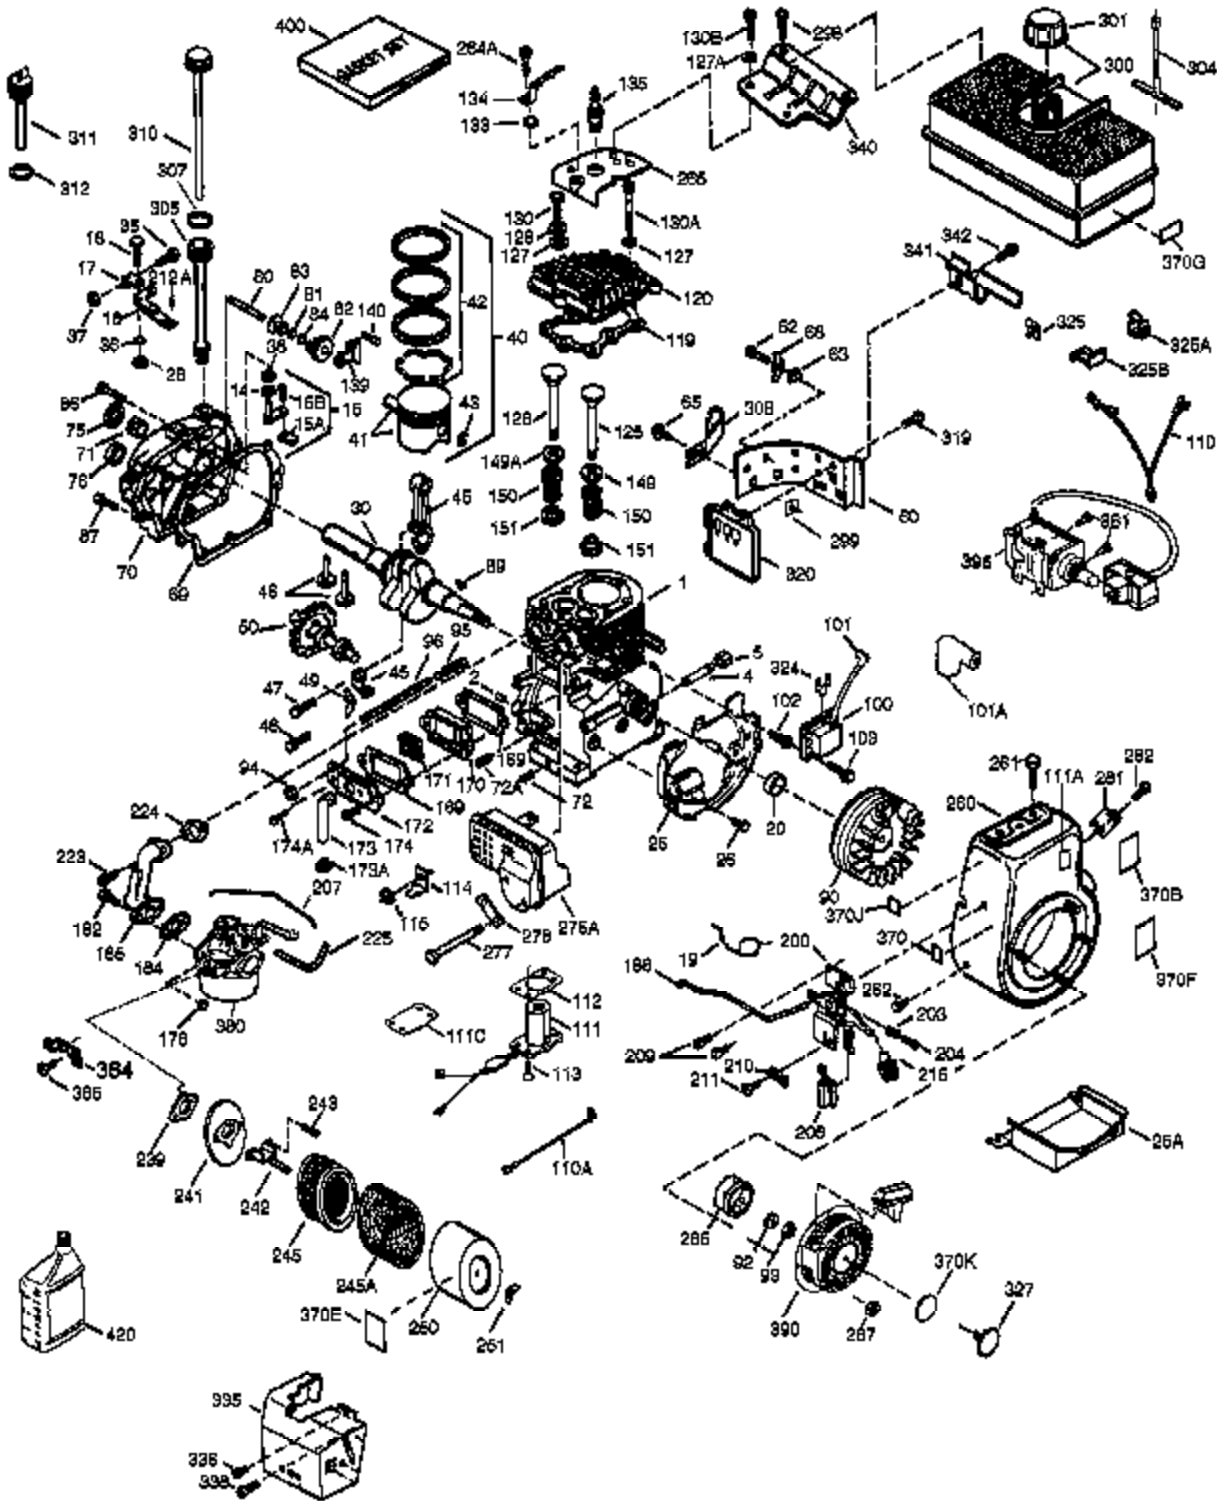

## Engine Parts List #1

Ref #	Part Number	Qty	Description
1	35385	1	Cylinder (Incl. 2, 20 & 72)
2	27652	2	Dowel Pin
4	32678	1	Oil Drain Extension
5	30969	1	Extension Cap
14	28277	1	Washer
15A	30700	1	Governor Yoke
15	30699C	1	Governor Rod (Incl. 15A & 15B)
15B	650494	1	Screw, 6-40 x 5/16"
16	37255A	1	Governor Lever (Incl. 212A)
17	29916	1	Governor Lever Clamp
18	651028	1	Screw, T-15, 8-32 x 7/16"
19	34663	1	Speed Control Spring
20	35319	1	Oil Seal
25	37706	1	Blower Housing Baffle (Incl. 325)
26	650561	2	Screw, 1/4-20 x 19/32"
28	30322	1	Lock Nut, 8-32
30	36283A	1	Crankshaft
35	29826	1	Screw, 10-32 x 3/4"
36	29918	1	Lock Washer
37	29216	1	Lock Nut, 10-32
38	29642	1	Retaining Ring
40	40011	1	Piston, Pin & Ring Set (Std.)
40	40012	1	Piston, Pin & Ring Set (.010" OS)
41	40009	1	Piston & Pin Ass'y. (Std.) (Incl. 43)
41	40010	1	Piston & Pin Ass'y. (.010" OS) (Incl. 43)
42	40013	1	Ring Set (Std.)
42	40014	1	Ring Set (.010" OS)
43	27888	2	Piston Pin Retaining Ring
45	36897	1	Connecting Rod Ass'y. (Incl.47 & 49)
47	651033	2	Connecting Rod Bolt
48	34034	2	Valve Lifter
49	36896	1	Oil Dipper
50	36569	1	Camshaft (MCR)
60	33273A	1	Blower Housing Extension
65	650128	1	Screw, 10-24 x 1/2"
69	37342	1	* Cylinder Cover Gasket
70	35445B	1	Cylinder Cover (Incl. 71,75,76,80-84)
71	35377	1	Crankshaft Bushing
72	27642	1	Oil Drain Plug
75	35319	1	Oil Seal
76	28926	1	Camshaft Seal
80	37587	1	Governor Shaft
81	651080	1	Washer
82	37588	1	Governor Gear Ass'y. (Incl. 81)
83	30588A	1	Governor Spool
84	29193	1	Retaining Ring
86	650833	7	Screw, 1/4-20 x 1-3/16"
87	650832	1	Screw, 1/4-20 x 1-11/16"
89	32589	1	Flywheel Key
90	611090	1	Flywheel
92	650880	1	Lock Washer
93	650881	1	Flywheel Nut
100	35135A	1	Solid State Ignition (Incl. 101)
101	610118	1	Spark Plug Cover
102	651024	2	Solid State Mounting Stud
103	651007	2	Screw, T-15, 10-24 x 15/16"
110	35187	1	Ground Wire
119	36448	1	* Cylinder Head Gasket