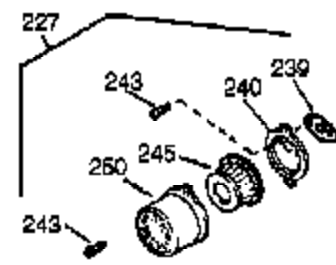

Engine Parts List #2

Ref #	Part Number	Qty	Description
4	32678	1	Oil Drain Extension
5	30969	1	Extension Cap
72	27642	1	Oil Drain Plug
84	29193	1	Retaining Ring
92	650880	1	Lock Washer
239	27272A	1	* Air Cleaner Gasket
240	33266	1	Air Cleaner Body
243	651081	2	Screw, 10-32 x 15/32"
245A	35881	1	Air Cleaner Filter
245	33268	1	Air Cleaner Filter
250	33269A	1	Air Cleaner Cover
251	37444	1	Wing Nut, 1/4-20
260	33375D	1	Blower Housing
275	34185B	1	Muffler
277	650729	1	Screw, 5/16-18 x 3-3/16"
285	35985B	1	Starter Cup
290	30705	1	Fuel Line
292	26460	2	Fuel Line Clamp
380	640260A	1	Carburetor (Incl. 184)
390	590746	1	Rewind Starter (Note: This engine could have been built with 590704 starter.)
417	650696	2	Screw, 5/16-18 x 2-45/64" (Optional)
900	756333C	1	Replacement Engine, order from 71-999
900	756327C	1	Replacement SB, order from 71-999