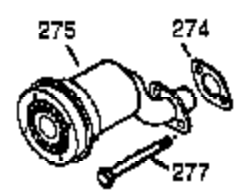

Engine Parts List #2

Ref #	Part Number	Qty	Description
4	32678	1	Oil Drain Extension
5	30969	1	Extension Cap
72	27642	1	Oil Drain Plug
84	29193	1	Retaining Ring
92	650880	1	Lock Washer
239	27272A	1	* Air Cleaner Gasket
240	33266	1	Air Cleaner Body
243	651081	2	Screw, 10-32 x 15/32"
245A	35881	1	Air Cleaner Filter
245	33268	1	Air Cleaner Filter
250	33269A	1	Air Cleaner Cover
251	37444	1	Wing Nut, 1/4-20
260	33375D	1	Blower Housing
275	34185B	1	Muffler
277	650729	1	Screw, 5/16-18 x 3-3/16"
285	35985B	1	Starter Cup
290	30705	1	Fuel Line
292	26460	2	Fuel Line Clamp
380	640260A	1	Carburetor (Incl. 184)
390	590746	1	Rewind Starter (Note: This engine could have been built with 590704 starter.)
417	650696	2	Screw, 5/16-18 x 2-45/64" (Optional)
900	756333C	1	Replacement Engine, order from 71-999
900	756327C	1	Replacement SB, order from 71-999