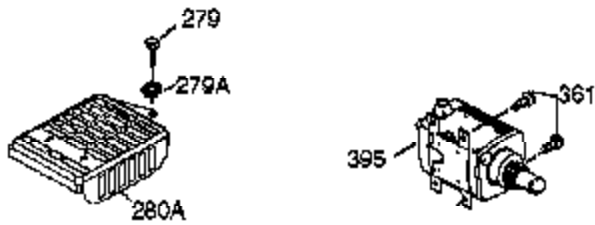

Ref #	Part Number	Qty	Description
4	32678	1	Oil Drain Extension
5	30969	1	Extension Cap
72	27642	1	Oil Drain Plug
84	29193	1	Retaining Ring
92	650880	1	Lock Washer
239	27272A	1	* Air Cleaner Gasket
240	33266	1	Air Cleaner Body
243	28820	2	Screw, 10-32 x 1/2"
245A	35881	1	Air Cleaner Filter
245	33268	1	Air Cleaner Filter
250	33269A	1	Air Cleaner Cover
251	37444	1	Wing Nut, 1/4-20
260	33375D	1	Blower Housing
275	34185B	1	Muffler
277	650729	1	Screw, 5/16-18 x 3-3/16"
285	35985B	1	Starter Cup
290	30705	1	Fuel Line
292	26460	2	Fuel Line Clamp
380	640260A	1	Carburetor (Incl. 184)
390	590746	1	Rewind Starter (Note: This engine could have been built with 590704 starter.)
417	650696	2	Screw, 5/16-18 x 2-45/64" (Optional)
900	0	1	Replacement engine 756333B, order from 71-999
900	0	1	Replacement short block 756327B, order from 71-999