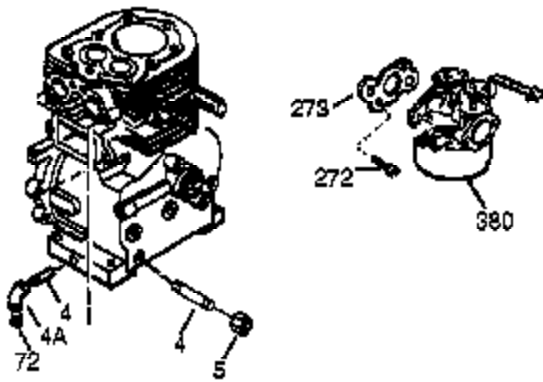

Ref #	Part Number	Qty	Description
4	32678	1	Oil Drain Extension
5	30969	1	Extension Cap
72	27642	1	Oil Drain Plug
84	29193	1	Retaining Ring
92	650880	1	Lock Washer
239	27272A	1	* Air Cleaner Gasket
240	33266	1	Air Cleaner Body
243	28820	2	Screw, 10-32 x 1/2"
245A	35881	1	Air Cleaner Filter
245	33268	1	Air Cleaner Filter
250	33269A	1	Air Cleaner Cover
251	37444	1	Wing Nut, 1/4-20
260	33375D	1	Blower Housing
275	34185B	1	Muffler
277	650729	1	Screw, 5/16-18 x 3-3/16"
285	35985B	1	Starter Cup
290	30705	1	Fuel Line
292	26460	2	Fuel Line Clamp
380	640260A	1	Carburetor (Incl. 184)
390	590746	1	Rewind Starter (Note: This engine could have been built with 590704 starter.)
417	650696	2	Screw, 5/16-18 x 2-45/64" (Optional)
900	0	1	Replacement engine 756333B, order from 71-999
900	0	1	Replacement short block 756327B, order from 71-999