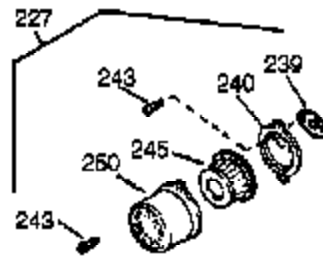

Ref #	Part Number	Qty	Description
4	32678	1	Oil Drain Extension
5	30969	1	Extension Cap
72	27642	1	Oil Drain Plug
84	29193	1	Retaining Ring
92	650880	1	Lock Washer
239	27272A	1	* Air Cleaner Gasket
240	33266	1	Air Cleaner Body
243	28820	2	Screw, 10-32 x 1/2"
245A	35881	1	Air Cleaner Filter
245	33268	1	Air Cleaner Filter
250	33269A	1	Air Cleaner Cover
251	37444	1	Wing Nut, 1/4-20
260	33375D	1	Blower Housing
275	34185B	1	Muffler
277	650729	1	Screw, 5/16-18 x 3-3/16"
285	35985B	1	Starter Cup
290	30705	1	Fuel Line
292	26460	2	Fuel Line Clamp
380	640260A	1	Carburetor (Incl. 184)
390	590746	1	Rewind Starter (Note: This engine could have been built with 590704 starter.)
417	650696	2	Screw, 5/16-18 x 2-45/64" (Optional)
900	0	1	Replacement engine 756333B, order from 71-999
900	0	1	Replacement short block 756327B, order from 71-999