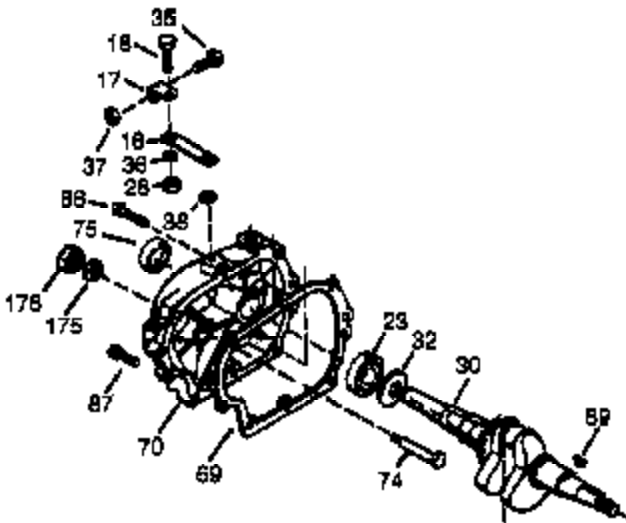

ILLUSTRATION SHOWS TYPICAL PARTS ONLY. ORDER BY PART NUMBER. PARTS NOT LISTED ARE SUPPLIED BY OEM.

VIEW 3 OF 4

Ref #	Part Number	Qty	Description
16	33454	1	Governor Lever
17	29916	1	Governor Lever Clamp
18	651028	1	Screw, Torx T-15, 8-32 x 3/8"
28	30322	1	Lock Nut, 8-32
30	35372A	1	Crankshaft
35	29826	1	Screw, 10-32 x 3/4"
36	29918	1	Lock Washer
37	29216	1	Lock Nut, 10-32
38	29642	1	Retaining Ring
69	35262A	1	* Cylinder Cover Gasket
70	35376	1	Cylinder Cover (Incl. 71, 75 & 80)
75	35319	1	Oil Seal
86	650833	7	Screw, 1/4-20 x 1-3/16"
87	650832	1	Screw, 1/4-20 x 1-11/16"
89	32589	1	Flywheel Key
92	650880	1	Lock Washer
173A	32446	2	Breather Tube Grommet
264A	30063	1	Screw, Torx T-30, 1/4-20 x 1/2"
277	650729	1	Screw, 5/16-18 x 3-3/16"
277A	651036	1	Screw, 5/16-18 x 3-31/32"
278	36908	1	Spacer
280	36799A	1	Heat Shield
285	35985B	1	Starter Cup
291	30962	1	Fuel Line
292	26460	2	Fuel Line Clamp
298	650665	2	Screw, 1/4-15 x 3/4"
300	34186A	1	Fuel Tank (Incl. 292 & 301)
301	36246	1	Fuel Cap
308	35540	1	Fill Tube Clip
339	35880	2	Spacer
340A	34259	1	Fuel Tank Bracket
341A	34258A	1	Fuel Tank Bracket
390	590746	1	Rewind Starter (NOTE: This engine could have been built with 590704 starter.)
416	34479A	1	Spark Arrestor Kit (Optional)
900	0		Replacement Engine None
900	0		Rep. Short Block 756321, order from 7 1-999