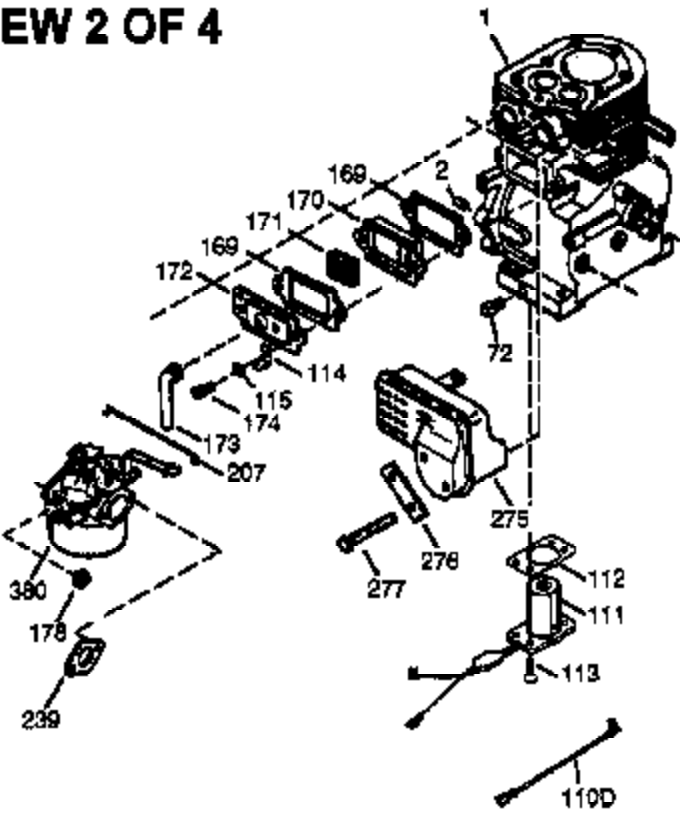

ILLUSTRATION SHOWS TYPICAL PARTS ONLY. ORDER BY PART NUMBER. PARTS NOT LISTED ARE SUPPLIED BY OEM.

VIEW 2 OF 4

Ref #	Part Number	Qty	Description
1	35385	1	Cylinder (Incl. 2, 20 & 72)
2	27652	2	Dowel Pin
4	32678	1	Oil Drain Extension
5	30969	1	Extension Cap
72	28582	1	Oil Drain Plug
169	27896A	2	* Valve Cover Gasket
170	28423	1	Breather Body
171	28424	1	Breather Element
172	28425	1	Valve Cover
173A	32446	2	Breather Tube Grommet
174	650128	2	Screw, 10-24 x 1/2"
178	29752	2	Nut & Lock Washer, 1/4-28
207	33878	1	Throttle Link
239	27272A	1	* Air Cleaner Gasket
240	37104	1	Air Cleaner Body
242	33267	1	Air Cleaner Bracket
243	28820	2	Screw, 10-32 x 1/2"
245A	35881	1	Air Cleaner Filter
245	33268	1	Air Cleaner Filter
250	33269A	1	Air Cleaner Cover
251	650513	1	Wing Nut, 1/4-20
275	34185B	1	Muffler
276	31588	1	Locking Plate
277	650729	1	Screw, 5/16-18 x 3-3/16"
277A	651036	1	Screw, 5/16-18 x 3-31/32"
278	36908	1	Spacer
280	36799A	1	Heat Shield
291	30962	1	Fuel Line
292	26460	2	Fuel Line Clamp
308	35540	1	Fill Tube Clip
380	640112	1	Carburetor (Incl. 184)
900	0		Replacement Engine None
900	0		Rep. Short Block 756321, order from 7 1-999