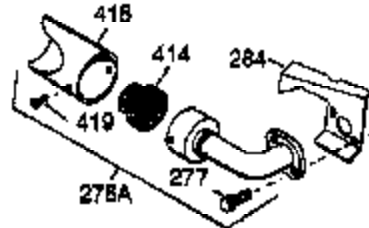

ILLUSTRATION SHOWS TYPICAL PARTS ONLY. ORDER BY PART NUMBER. PARTS NOT LISTED ARE SUPPLIED BY OEM.

VIEW 3 OF 4

Ref #	Part Number	Qty	Description
16	33454	1	Governor Lever
17	29916	1	Governor Lever Clamp
18	651028	1	Screw, Torx T-15, 8-32 x 3/8"
28	30322	1	Lock Nut, 8-32
30	35372A	1	Crankshaft
35	29826	1	Screw, 10-32 x 3/4"
36	29918	1	Lock Washer
37	29216	1	Lock Nut, 10-32
38	29642	1	Retaining Ring
69	35262A	1	* Cylinder Cover Gasket
70	35376	1	Cylinder Cover (Incl. 71, 75 & 80)
75	35319	1	Oil Seal
86	650833	7	Screw, 1/4-20 x 1-3/16"
87	650832	1	Screw, 1/4-20 x 1-11/16"
89	32589	1	Flywheel Key
92	650880	1	Lock Washer
173A	32446	2	Breather Tube Grommet
264A	30063	1	Screw, Torx T-30, 1/4-20 x 1/2"
277	650729	1	Screw, 5/16-18 x 3-3/16"
277A	651036	1	Screw, 5/16-18 x 3-31/32"
278	36908	1	Spacer
280	36799A	1	Heat Shield
285	35985B	1	Starter Cup
291	30962	1	Fuel Line
292	26460	2	Fuel Line Clamp
298	650665	2	Screw, 1/4-15 x 3/4"
300	34186A	1	Fuel Tank (Incl. 292 & 301)
301	36246	1	Fuel Cap
308	35540	1	Fill Tube Clip
339	35880	2	Spacer
340A	34259	1	Fuel Tank Bracket
341A	34258A	1	Fuel Tank Bracket
390	590746	1	Rewind Starter (NOTE: This engine could have been built with 590704 starter.)
416	34479A	1	Spark Arrestor Kit (Optional)
900	0		Replacement Engine None
900	0		Rep. Short Block 756321, order from 7 1-999