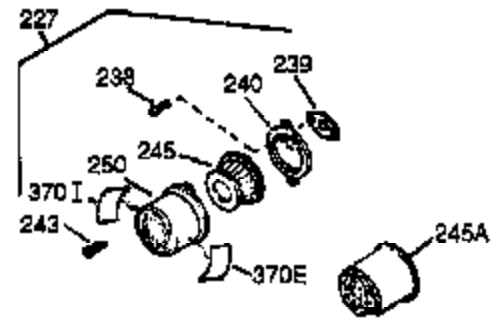

ILLUSTRATION SHOWS TYPICAL PARTS ONLY. ORDER BY PART NUMBER. PARTS NOT LISTED ARE SUPPLIED BY OEM.

VIEW 2 OF 4

Ref #	Part Number	Qty	Description
1	35385	1	Cylinder (Incl. 2, 20 & 72)
2	27652	2	Dowel Pin
4	32678	1	Oil Drain Extension
5	30969	1	Extension Cap
72	28582	1	Oil Drain Plug
169	27896A	2	* Valve Cover Gasket
170	28423	1	Breather Body
171	28424	1	Breather Element
172	28425	1	Valve Cover
173A	32446	2	Breather Tube Grommet
174	650128	2	Screw, 10-24 x 1/2"
178	29752	2	Nut & Lock Washer, 1/4-28
207	33878	1	Throttle Link
239	27272A	1	* Air Cleaner Gasket
240	37104	1	Air Cleaner Body
242	33267	1	Air Cleaner Bracket
243	28820	2	Screw, 10-32 x 1/2"
245A	35881	1	Air Cleaner Filter
245	33268	1	Air Cleaner Filter
250	33269A	1	Air Cleaner Cover
251	650513	1	Wing Nut, 1/4-20
275	34185B	1	Muffler
276	31588	1	Locking Plate
277	650729	1	Screw, 5/16-18 x 3-3/16"
277A	651036	1	Screw, 5/16-18 x 3-31/32"
278	36908	1	Spacer
280	36799A	1	Heat Shield
291	30962	1	Fuel Line
292	26460	2	Fuel Line Clamp
308	35540	1	Fill Tube Clip
380	640112	1	Carburetor (Incl. 184)
900	0		Replacement Engine None
900	0		Rep. Short Block 756321, order from 7 1-999