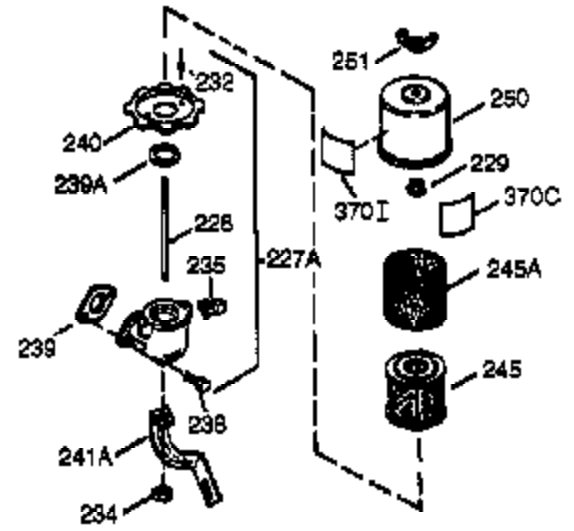

ILLUSTRATION SHOWS TYPICAL PARTS ONLY. ORDER BY PART NUMBER. PARTS NOT LISTED ARE SUPPLIED BY OEM.

VIEW 2 OF 4

Ref #	Part Number	Qty	Description
1	35385	1	Cylinder (Incl. 2, 20 & 72)
2	27652	2	Dowel Pin
4	32678	1	Oil Drain Extension
5	30969	1	Extension Cap
72	28582	1	Oil Drain Plug
169	27896A	2	* Valve Cover Gasket
170	28423	1	Breather Body
171	28424	1	Breather Element
172	28425	1	Valve Cover
173A	32446	2	Breather Tube Grommet
174	650128	2	Screw, 10-24 x 1/2"
178	29752	2	Nut & Lock Washer, 1/4-28
207	33878	1	Throttle Link
239	27272A	1	* Air Cleaner Gasket
240	37104	1	Air Cleaner Body
242	33267	1	Air Cleaner Bracket
243	28820	2	Screw, 10-32 x 1/2"
245A	35881	1	Air Cleaner Filter
245	33268	1	Air Cleaner Filter
250	33269A	1	Air Cleaner Cover
251	650513	1	Wing Nut, 1/4-20
275	34185B	1	Muffler
276	31588	1	Locking Plate
277	650729	1	Screw, 5/16-18 x 3-3/16"
277A	651036	1	Screw, 5/16-18 x 3-31/32"
278	36908	1	Spacer
280	36799A	1	Heat Shield
291	30962	1	Fuel Line
292	26460	2	Fuel Line Clamp
308	35540	1	Fill Tube Clip
380	640112	1	Carburetor (Incl. 184)
900	0		Replacement Engine None
900	0		Rep. Short Block 756321, order from 7 1-999