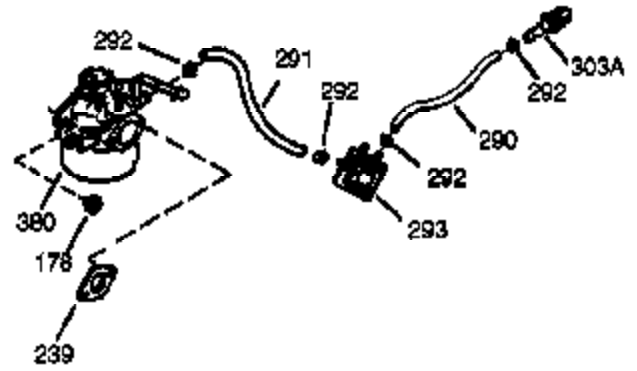

ILLUSTRATION SHOWS TYPICAL PARTS ONLY. ORDER BY PART NUMBER. PARTS NOT LISTED ARE SUPPLIED BY OEM.

VIEW 2 OF 4

Ref #	Part Number	Qty	Description
1	35385	1	Cylinder (Incl. 2, 20 & 72)
2	27652	2	Dowel Pin
4	32678	1	Oil Drain Extension
5	30969	1	Extension Cap
72	28582	1	Oil Drain Plug
169	27896A	2	* Valve Cover Gasket
170	28423	1	Breather Body
171	28424	1	Breather Element
172	28425	1	Valve Cover
173A	32446	2	Breather Tube Grommet
174	650128	2	Screw, 10-24 x 1/2"
178	29752	2	Nut & Lock Washer, 1/4-28
207	33878	1	Throttle Link
239	27272A	1	* Air Cleaner Gasket
240	37104	1	Air Cleaner Body
242	33267	1	Air Cleaner Bracket
243	28820	2	Screw, 10-32 x 1/2"
245A	35881	1	Air Cleaner Filter
245	33268	1	Air Cleaner Filter
250	33269A	1	Air Cleaner Cover
251	650513	1	Wing Nut, 1/4-20
275	34185B	1	Muffler
276	31588	1	Locking Plate
277	650729	1	Screw, 5/16-18 x 3-3/16"
277A	651036	1	Screw, 5/16-18 x 3-31/32"
278	36908	1	Spacer
280	36799A	1	Heat Shield
291	30962	1	Fuel Line
292	26460	2	Fuel Line Clamp
308	35540	1	Fill Tube Clip
380	640112	1	Carburetor (Incl. 184)
900	0		Replacement Engine None
900	0		Rep. Short Block 756321, order from 7 1-999