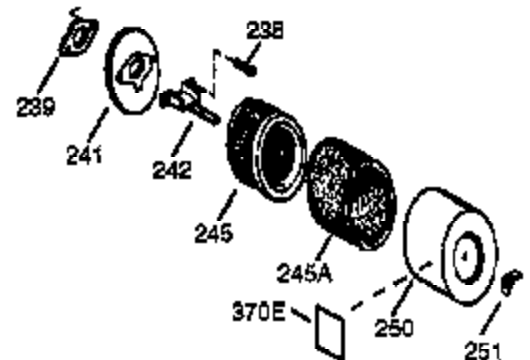

ILLUSTRATION SHOWS TYPICAL PARTS ONLY. ORDER BY PART NUMBER. PARTS NOT LISTED ARE SUPPLIED BY OEM.

VIEW 2 OF 4

Ref #	Part Number	Qty	Description
1	35385	1	Cylinder (Incl. 2, 20 & 72)
2	27652	2	Dowel Pin
4	32678	1	Oil Drain Extension
5	30969	1	Extension Cap
72	28582	1	Oil Drain Plug
169	27896A	2	* Valve Cover Gasket
170	28423	1	Breather Body
171	28424	1	Breather Element
172	28425	1	Valve Cover
173A	32446	2	Breather Tube Grommet
174	650128	2	Screw, 10-24 x 1/2"
178	29752	2	Nut & Lock Washer, 1/4-28
207	33878	1	Throttle Link
239	27272A	1	* Air Cleaner Gasket
240	37104	1	Air Cleaner Body
242	33267	1	Air Cleaner Bracket
243	28820	2	Screw, 10-32 x 1/2"
245A	35881	1	Air Cleaner Filter
245	33268	1	Air Cleaner Filter
250	33269A	1	Air Cleaner Cover
251	650513	1	Wing Nut, 1/4-20
275	34185B	1	Muffler
276	31588	1	Locking Plate
277	650729	1	Screw, 5/16-18 x 3-3/16"
277A	651036	1	Screw, 5/16-18 x 3-31/32"
278	36908	1	Spacer
280	36799A	1	Heat Shield
291	30962	1	Fuel Line
292	26460	2	Fuel Line Clamp
308	35540	1	Fill Tube Clip
380	640112	1	Carburetor (Incl. 184)
900	0		Replacement Engine None
900	0		Rep. Short Block 756321, order from 7 1-999