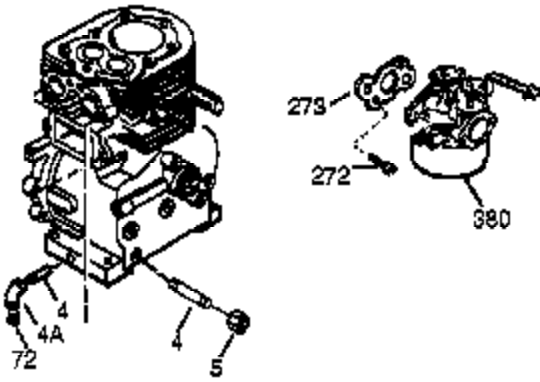

Engine Parts List #1

Ref #	Part Number	Qty	Description
308	35540	1	Fill Tube Clip
310	36205	1	Dipstick
325	29443	1	Wire Clip
327	35392	1	Starter Plug
342	650273	2	Screw, 5/16-18 x 17/32"
370G	35274	1	Oil Instruction Decal
370J	35703	1	Throttle Decal
380	640260A	1	Carburetor (Incl. 184 & 212A)
390	590746	1	Rewind Starter (NOTE: This engine could have been built with 590704 starter.)
400	36450C	1	* Gasket Set (Incl. items marked PK in notes)
420	730225A	1	SAE 30 4-Cycle Engine Oil (Quart)