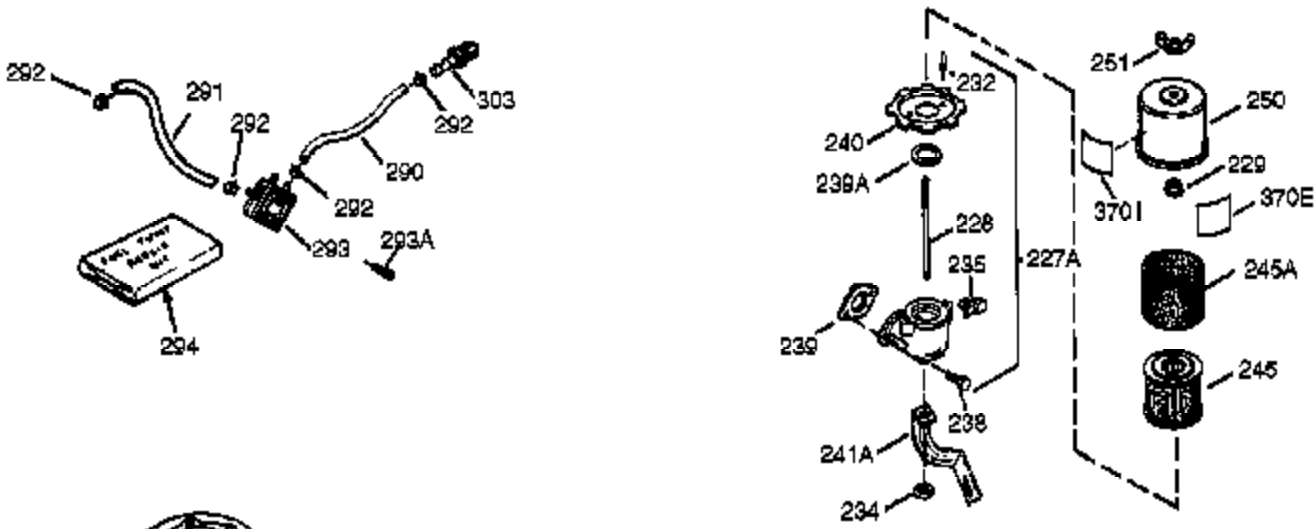

Engine Parts List #1

Ref #	Part Number	Qty	Description
308	35540	1	Fill Tube Clip
310	36205	1	Dipstick
325	29443	1	Wire Clip
327	35392	1	Starter Plug
342	650273	2	Screw, 5/16-18 x 17/32"
370G	35274	1	Oil Instruction Decal
370J	35703	1	Throttle Decal
380	640260A	1	Carburetor (Incl. 184 & 212A)
390	590746	1	Rewind Starter (NOTE: This engine could have been built with 590704 starter.)
400	36450C	1	* Gasket Set (Incl. items marked PK in notes)
420	730225A	1	SAE 30 4-Cycle Engine Oil (Quart)