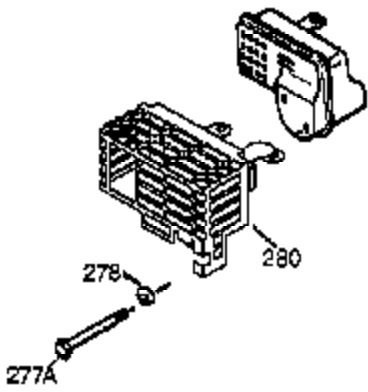

OPTIONAL
STARTER MUFF KIT