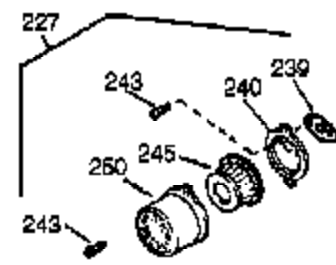

Engine Parts List #1

Ref #	Part Number	Qty	Description
308	35540	1	Fill Tube Clip
310	36205	1	Dipstick
325	29443	1	Wire Clip
327	35392	1	Starter Plug
342	650273	2	Screw, 5/16-18 x 17/32"
370G	35274	1	Oil Instruction Decal
370J	35703	1	Throttle Decal
380	640260A	1	Carburetor (Incl. 184 & 212A)
390	590746	1	Rewind Starter (NOTE: This engine could have been built with 590704 starter.)
400	36450C	1	* Gasket Set (Incl. items marked PK in notes)
420	730225A	1	SAE 30 4-Cycle Engine Oil (Quart)