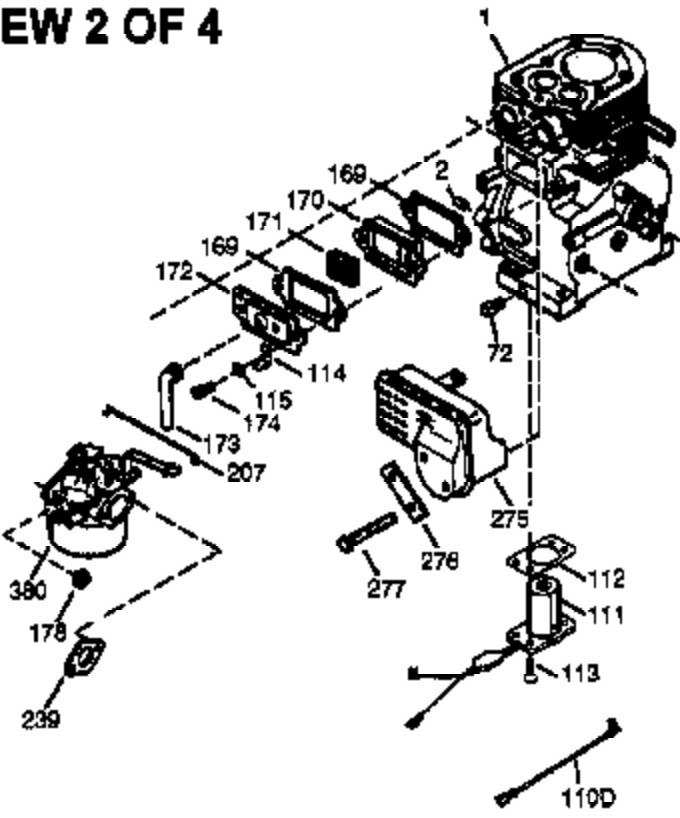

ILLUSTRATION SHOWS TYPICAL PARTS ONLY. ORDER BY PART NUMBER. PARTS NOT LISTED ARE SUPPLIED BY OEM.

VIEW 2 OF 4

Engine Parts List #2

Ref #	Part Number	Qty	Description
1	35385	1	Cylinder (Incl. 2 & 20)
2	27652	2	Dowel Pin
4	32678	1	Oil Drain Extension
5	30969	1	Extension Cap
72	27642	1	Oil Drain Plug
169	27896A	2	* Valve Cover Gasket
170	28423	1	Breather Body
171	28424	1	Breather Element
172	28425	1	Valve Cover
173A	32446	1	Breather Tube Grommet
174	650128	2	Screw, 10-24 x 1/2"
178	29752	2	Nut & Lock Washer, 1/4-28
207	33878	1	Throttle Link
239	27272A	1	* Air Cleaner Gasket
240	37104	1	Air Cleaner Body
242	33267	1	Air Cleaner Bracket
243	28820	2	Screw, 10-32 x 1/2"
245	33268	1	Air Cleaner Filter
245A	35881	1	Air Cleaner Filter
250	33269A	1	Air Cleaner Cover
251	650513	1	Wing Nut, 1/4-20
275	34185B	1	Muffler
276	31588	1	Locking Plate
277	650729	1	Screw, 5/16-18 x 3-3/16"
277A	651036	1	Screw, 5/16-18 x 3-31/32"
278	36908	1	Spacer
280	36799A	1	Heat Shield
290	30705	1	Fuel Line
292	26460	2	Fuel Line Clamp
308	35540	1	Fill Tube Clip
380	640112	1	Carburetor (Incl. 184)
420	730225	1	SAE 30 4-Cycle Engine Oil (Quart)