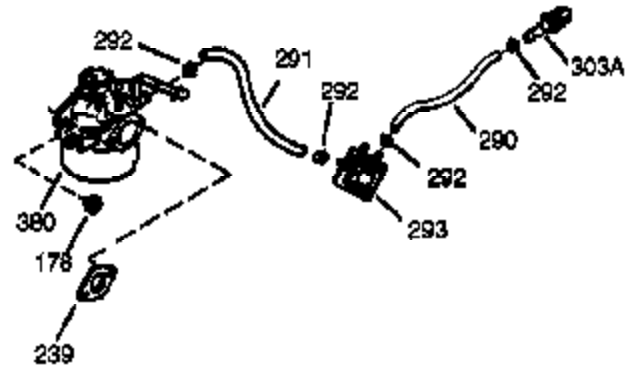

ILLUSTRATION SHOWS TYPICAL PARTS ONLY. ORDER BY PART NUMBER. PARTS NOT LISTED ARE SUPPLIED BY OEM.

VIEW 2 OF 4

Engine Parts List #2

Ref #	Part Number	Qty	Description
1	35385	1	Cylinder (Incl. 2 & 20)
2	27652	2	Dowel Pin
4	32678	1	Oil Drain Extension
5	30969	1	Extension Cap
72	27642	1	Oil Drain Plug
169	27896A	2	* Valve Cover Gasket
170	28423	1	Breather Body
171	28424	1	Breather Element
172	28425	1	Valve Cover
173A	32446	1	Breather Tube Grommet
174	650128	2	Screw, 10-24 x 1/2"
178	29752	2	Nut & Lock Washer, 1/4-28
207	33878	1	Throttle Link
239	27272A	1	* Air Cleaner Gasket
240	37104	1	Air Cleaner Body
242	33267	1	Air Cleaner Bracket
243	28820	2	Screw, 10-32 x 1/2"
245	33268	1	Air Cleaner Filter
245A	35881	1	Air Cleaner Filter
250	33269A	1	Air Cleaner Cover
251	650513	1	Wing Nut, 1/4-20
275	34185B	1	Muffler
276	31588	1	Locking Plate
277	650729	1	Screw, 5/16-18 x 3-3/16"
277A	651036	1	Screw, 5/16-18 x 3-31/32"
278	36908	1	Spacer
280	36799A	1	Heat Shield
290	30705	1	Fuel Line
292	26460	2	Fuel Line Clamp
308	35540	1	Fill Tube Clip
380	640112	1	Carburetor (Incl. 184)
420	730225	1	SAE 30 4-Cycle Engine Oil (Quart)