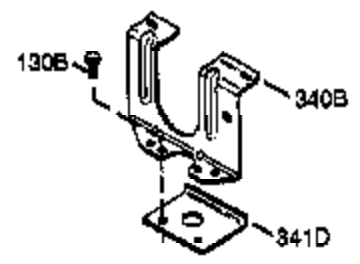

ILLUSTRATION SHOWS TYPICAL PARTS ONLY. ORDER BY PART NUMBER. PARTS NOT LISTED ARE SUPPLIED BY OEM.

VIEW 3 OF 4

Ref #	Part Number	Qty	Description
16	33454	1	Governor Lever
17	29916	1	Governor Lever Clamp
18	651028	1	Screw, Torx T-15, 8-32 x 3/8"
28	30322	1	Lock Nut, 8-32
30	36283A	1	Crankshaft
35	29826	1	Screw, 10-32 x 3/4"
36	29918	1	Lock Washer
37	29216	1	Lock Nut, 10-32
38	29642	1	Retaining Ring
69	35262A	1	* Cylinder Cover Gasket
70	35445A	1	Cylinder Cover (Incl. 71, 75 & 80)
75	35319	1	Oil Seal
86	650833	7	Screw, 1/4-20 x 1-3/16"
87	650832	1	Screw, 1/4-20 x 1-11/16"
89	32589	1	Flywheel Key
92	650880	1	Lock Washer
173A	32446	1	Breather Tube Grommet
264A	650802	1	Screw, 1/4-20 x 5/8"
277	650729	1	Screw, 5/16-18 x 3-3/16"
277A	651036	1	Screw, 5/16-18 x 3-31/32"
278	36908	1	Spacer
280	36799A	1	Heat Shield
285	35985B	1	Starter Cup
290	30705	1	Fuel Line
292	26460	2	Fuel Line Clamp
296	34279B	1	Fuel Filter (Incl. 292)
308	35540	1	Fill Tube Clip
390	590746	1	Rewind Starter
416	34479A	1	Spark Arrestor Kit (Optional)
420	730225	1	SAE 30 4-Cycle Engine Oil (Quart)