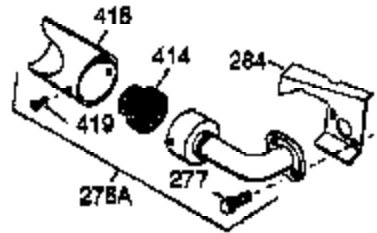

ILLUSTRATION SHOWS TYPICAL PARTS ONLY. ORDER BY PART NUMBER. PARTS NOT LISTED ARE SUPPLIED BY OEM.

VIEW 3 OF 4

Ref #	Part Number	Qty	Description
16	33454	1	Governor Lever
17	29916	1	Governor Lever Clamp
18	651028	1	Screw, Torx T-15, 8-32 x 3/8"
28	30322	1	Lock Nut, 8-32
30	36283A	1	Crankshaft
35	29826	1	Screw, 10-32 x 3/4"
36	29918	1	Lock Washer
37	29216	1	Lock Nut, 10-32
38	29642	1	Retaining Ring
69	35262A	1	* Cylinder Cover Gasket
70	35445A	1	Cylinder Cover (Incl. 71, 75 & 80)
75	35319	1	Oil Seal
86	650833	7	Screw, 1/4-20 x 1-3/16"
87	650832	1	Screw, 1/4-20 x 1-11/16"
89	32589	1	Flywheel Key
92	650880	1	Lock Washer
173A	32446	1	Breather Tube Grommet
264A	650802	1	Screw, 1/4-20 x 5/8"
277	650729	1	Screw, 5/16-18 x 3-3/16"
277A	651036	1	Screw, 5/16-18 x 3-31/32"
278	36908	1	Spacer
280	36799A	1	Heat Shield
285	35985B	1	Starter Cup
290	30705	1	Fuel Line
292	26460	2	Fuel Line Clamp
296	34279B	1	Fuel Filter (Incl. 292)
308	35540	1	Fill Tube Clip
390	590746	1	Rewind Starter
416	34479A	1	Spark Arrestor Kit (Optional)
420	730225	1	SAE 30 4-Cycle Engine Oil (Quart)