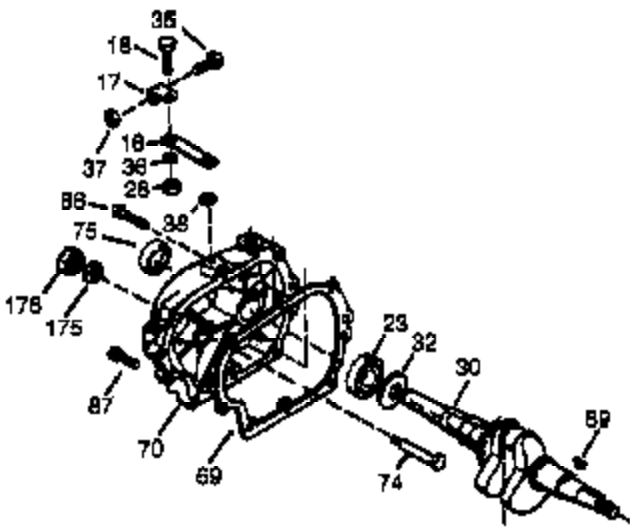

ILLUSTRATION SHOWS TYPICAL PARTS ONLY. ORDER BY PART NUMBER. PARTS NOT LISTED ARE SUPPLIED BY OEM.

VIEW 3 OF 4

Ref #	Part Number	Qty	Description
16	33454	1	Governor Lever
17	29916	1	Governor Lever Clamp
18	651028	1	Screw, Torx T-15, 8-32 x 3/8"
28	30322	1	Lock Nut, 8-32
30	36283A	1	Crankshaft
35	29826	1	Screw, 10-32 x 3/4"
36	29918	1	Lock Washer
37	29216	1	Lock Nut, 10-32
38	29642	1	Retaining Ring
69	35262A	1	* Cylinder Cover Gasket
70	35445A	1	Cylinder Cover (Incl. 71, 75 & 80)
75	35319	1	Oil Seal
86	650833	7	Screw, 1/4-20 x 1-3/16"
87	650832	1	Screw, 1/4-20 x 1-11/16"
89	32589	1	Flywheel Key
92	650880	1	Lock Washer
173A	32446	1	Breather Tube Grommet
264A	650802	1	Screw, 1/4-20 x 5/8"
277	650729	1	Screw, 5/16-18 x 3-3/16"
277A	651036	1	Screw, 5/16-18 x 3-31/32"
278	36908	1	Spacer
280	36799A	1	Heat Shield
285	35985B	1	Starter Cup
290	30705	1	Fuel Line
292	26460	2	Fuel Line Clamp
296	34279B	1	Fuel Filter (Incl. 292)
308	35540	1	Fill Tube Clip
390	590746	1	Rewind Starter
416	34479A	1	Spark Arrestor Kit (Optional)
420	730225	1	SAE 30 4-Cycle Engine Oil (Quart)