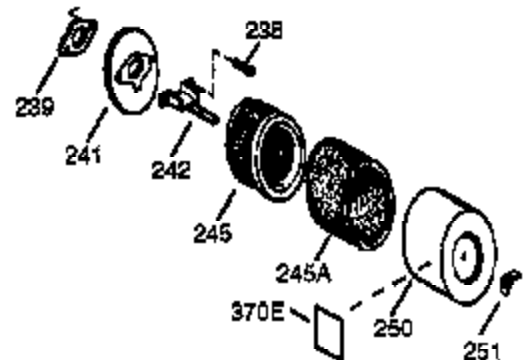

ILLUSTRATION SHOWS TYPICAL PARTS ONLY. ORDER BY PART NUMBER. PARTS NOT LISTED ARE SUPPLIED BY OEM.

VIEW 2 OF 4

Engine Parts List #2

Ref #	Part Number	Qty	Description
1	35385	1	Cylinder (Incl. 2 & 20)
2	27652	2	Dowel Pin
4	32678	1	Oil Drain Extension
5	30969	1	Extension Cap
72	27642	1	Oil Drain Plug
169	27896A	2	* Valve Cover Gasket
170	28423	1	Breather Body
171	28424	1	Breather Element
172	28425	1	Valve Cover
173A	32446	1	Breather Tube Grommet
174	650128	2	Screw, 10-24 x 1/2"
178	29752	2	Nut & Lock Washer, 1/4-28
207	33878	1	Throttle Link
239	27272A	1	* Air Cleaner Gasket
240	37104	1	Air Cleaner Body
242	33267	1	Air Cleaner Bracket
243	28820	2	Screw, 10-32 x 1/2"
245	33268	1	Air Cleaner Filter
245A	35881	1	Air Cleaner Filter
250	33269A	1	Air Cleaner Cover
251	650513	1	Wing Nut, 1/4-20
275	34185B	1	Muffler
276	31588	1	Locking Plate
277	650729	1	Screw, 5/16-18 x 3-3/16"
277A	651036	1	Screw, 5/16-18 x 3-31/32"
278	36908	1	Spacer
280	36799A	1	Heat Shield
290	30705	1	Fuel Line
292	26460	2	Fuel Line Clamp
308	35540	1	Fill Tube Clip
380	640112	1	Carburetor (Incl. 184)
420	730225	1	SAE 30 4-Cycle Engine Oil (Quart)