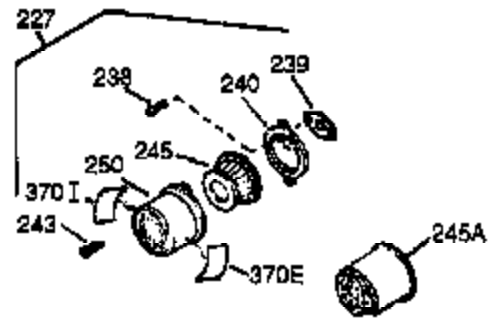

ILLUSTRATION SHOWS TYPICAL PARTS ONLY. ORDER BY PART NUMBER. PARTS NOT LISTED ARE SUPPLIED BY OEM.

VIEW 2 OF 4

Engine Parts List #2

Ref #	Part Number	Qty	Description
1	35385	1	Cylinder (Incl. 2 & 20)
2	27652	2	Dowel Pin
4	32678	1	Oil Drain Extension
5	30969	1	Extension Cap
72	27642	1	Oil Drain Plug
169	27896A	2	* Valve Cover Gasket
170	28423	1	Breather Body
171	28424	1	Breather Element
172	28425	1	Valve Cover
173A	32446	1	Breather Tube Grommet
174	650128	2	Screw, 10-24 x 1/2"
178	29752	2	Nut & Lock Washer, 1/4-28
207	33878	1	Throttle Link
239	27272A	1	* Air Cleaner Gasket
240	37104	1	Air Cleaner Body
242	33267	1	Air Cleaner Bracket
243	28820	2	Screw, 10-32 x 1/2"
245	33268	1	Air Cleaner Filter
245A	35881	1	Air Cleaner Filter
250	33269A	1	Air Cleaner Cover
251	650513	1	Wing Nut, 1/4-20
275	34185B	1	Muffler
276	31588	1	Locking Plate
277	650729	1	Screw, 5/16-18 x 3-3/16"
277A	651036	1	Screw, 5/16-18 x 3-31/32"
278	36908	1	Spacer
280	36799A	1	Heat Shield
290	30705	1	Fuel Line
292	26460	2	Fuel Line Clamp
308	35540	1	Fill Tube Clip
380	640112	1	Carburetor (Incl. 184)
420	730225	1	SAE 30 4-Cycle Engine Oil (Quart)