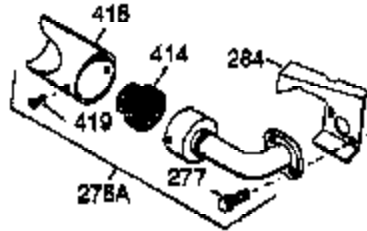

ILLUSTRATION SHOWS TYPICAL PARTS ONLY. ORDER BY PART NUMBER. PARTS NOT LISTED ARE SUPPLIED BY OEM.

VIEW 3 OF 4

Ref #	Part Number	Qty	Description
16	33454	1	Governor Lever
17	29916	1	Governor Lever Clamp
18	651028	1	Screw, Torx T-15, 8-32 x 3/8"
28	30322	1	Lock Nut, 8-32
30	36283A	1	Crankshaft
35	29826	1	Screw, 10-32 x 3/4"
36	29918	1	Lock Washer
37	29216	1	Lock Nut, 10-32
38	29642	1	Retaining Ring
69	35262A	1	* Cylinder Cover Gasket
70	35376	1	Cylinder Cover (Incl. 71, 75 & 80)
75	35319	1	Oil Seal
86	650833	7	Screw, 1/4-20 x 1-3/16"
87	650832	1	Screw, 1/4-20 x 1-11/16"
89	32589	1	Flywheel Key
92	650880	1	Lock Washer
130B	650273	2	Screw, 5/16-18 x 5/8"
173A	32446	1	Breather Tube Grommet
264A	650802	1	Screw, 1/4-20 x 5/8"
277	650729	1	Screw, 5/16-18 x 3-3/16"
277A	651036	1	Screw, 5/16-18 x 3-31/32"
278	36908	1	Spacer
280	36799A	1	Heat Shield
285	35985B	1	Starter Cup
290	30962	1	Fuel Line
292	26460	2	Fuel Line Clamp
298	650665	2	Screw, 1/4-15 x 3/4"
300	34186A	1	Fuel Tank (Incl. 292 & 301)
301	36246	1	Fuel Cap
308	35540	1	Fill Tube Clip
339	35880	2	Spacer
340A	34259	1	Fuel Tank Bracket
341A	34258A	1	Fuel Tank Bracket
390	590704	1	Rewind Starter (Note: This engine could have been built with 590746 starter.)
416	34479A	1	Spark Arrestor Kit (Incl. 417) (Optional)
417	650696	2	Screw, 5/16-18 x 2-3/4"
900	0	1	Replacement Engine 756312, order from 71-999
900	0		Replacement Short Block, None