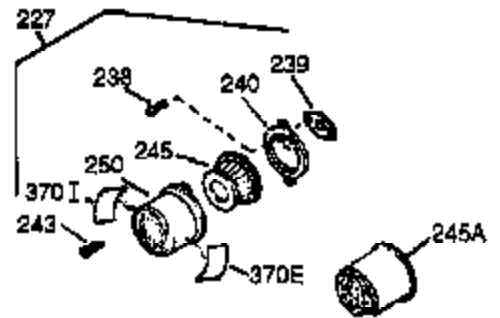

ILLUSTRATION SHOWS TYPICAL PARTS ONLY. ORDER BY PART NUMBER. PARTS NOT LISTED ARE SUPPLIED BY OEM.

VIEW 2 OF 4

Ref #	Part Number	Qty	Description
1	35385	1	Cylinder (Incl. 2 & 20)
2	27652	2	Dowel Pin
4	0	1	Oil Drain Extension (Purchase Locally)
5	30969	1	Extension Cap
169	27896A	2	* Valve Cover Gasket
170	28423	1	Breather Body
171	28424	1	Breather Element
172	28425	1	Valve Cover
173A	32446	1	Breather Tube Grommet
174	650128	2	Screw, 10-24 x 1/2"
178	29752	2	Nut & Lock Washer, 1/4-28
207	33878	1	Throttle Link
238	28820	2	Screw, 10-32 x 1/2"
239	27272A	1	* Air Cleaner Gasket
240	33266	1	Air Cleaner Body
242	33267	1	Air Cleaner Bracket
245	33268	1	Air Cleaner Filter
245A	35881	1	Air Cleaner Filter
250	33269A	1	Air Cleaner Cover
251	650513	1	Wing Nut, 1/4-20
275	34185B	1	Muffler
276	31588	1	Locking Plate
277A	651036	1	Screw, 5/16-18 x 3-31/32"
277	650729	1	Screw, 5/16-18 x 3-3/16"
278	36908	1	Spacer
280	36799A	1	Heat Shield
290	30962	1	Fuel Line
292	26460	2	Fuel Line Clamp
308	35540	1	Fill Tube Clip
380	640112	1	Carburetor (Incl. 184)
417	650696	2	Screw, 5/16-18 x 2-3/4"
900	0	1	Replacement Engine 756312, order from 71-999
900	0		Replacement Short Block, None