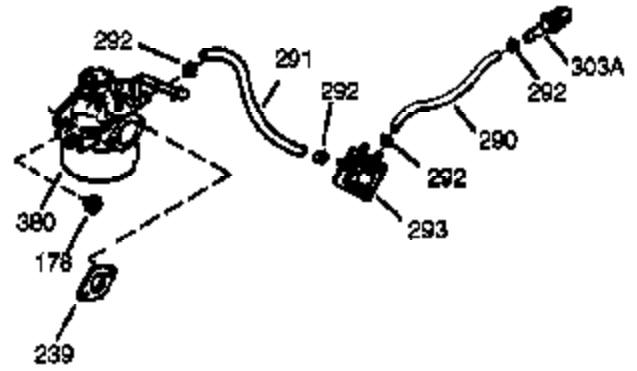

ILLUSTRATION SHOWS TYPICAL PARTS ONLY. ORDER BY PART NUMBER. PARTS NOT LISTED ARE SUPPLIED BY OEM.

VIEW 2 OF 4

Ref #	Part Number	Qty	Description
1	35385	1	Cylinder (Incl. 2 & 20)
2	27652	2	Dowel Pin
4	0	1	Oil Drain Extension (Purchase Locally)
5	30969	1	Extension Cap
169	27896A	2	* Valve Cover Gasket
170	28423	1	Breather Body
171	28424	1	Breather Element
172	28425	1	Valve Cover
173A	32446	1	Breather Tube Grommet
174	650128	2	Screw, 10-24 x 1/2"
178	29752	2	Nut & Lock Washer, 1/4-28
207	33878	1	Throttle Link
238	28820	2	Screw, 10-32 x 1/2"
239	27272A	1	* Air Cleaner Gasket
240	33266	1	Air Cleaner Body
242	33267	1	Air Cleaner Bracket
245	33268	1	Air Cleaner Filter
245A	35881	1	Air Cleaner Filter
250	33269A	1	Air Cleaner Cover
251	650513	1	Wing Nut, 1/4-20
275	34185B	1	Muffler
276	31588	1	Locking Plate
277A	651036	1	Screw, 5/16-18 x 3-31/32"
277	650729	1	Screw, 5/16-18 x 3-3/16"
278	36908	1	Spacer
280	36799A	1	Heat Shield
290	30962	1	Fuel Line
292	26460	2	Fuel Line Clamp
308	35540	1	Fill Tube Clip
380	640112	1	Carburetor (Incl. 184)
417	650696	2	Screw, 5/16-18 x 2-3/4"
900	0	1	Replacement Engine 756312, order from 71-999
900	0		Replacement Short Block, None