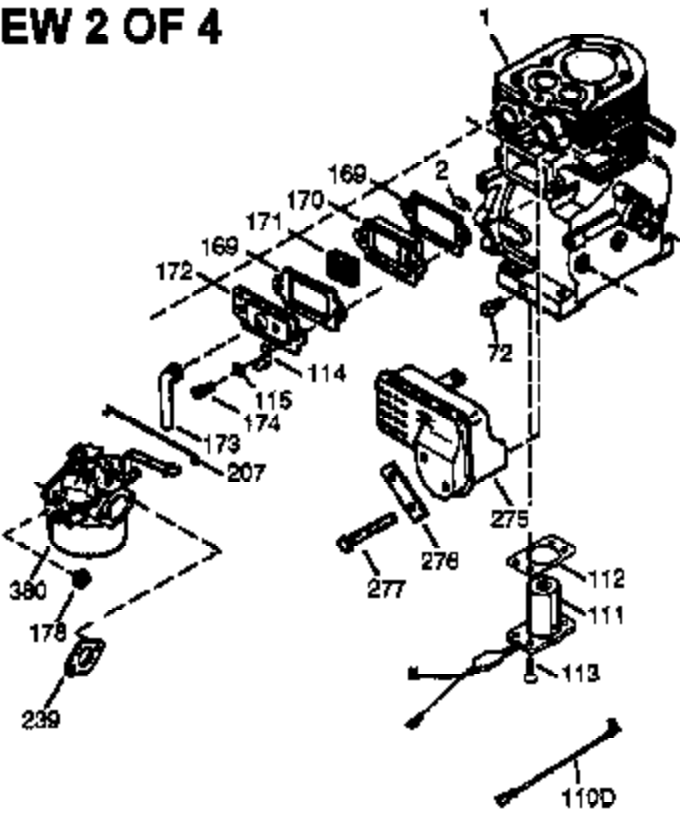

ILLUSTRATION SHOWS TYPICAL PARTS ONLY. ORDER BY PART NUMBER. PARTS NOT LISTED ARE SUPPLIED BY OEM.

VIEW 2 OF 4

Ref #	Part Number	Qty	Description
1	35385	1	Cylinder (Incl. 2 & 20)
2	27652	2	Dowel Pin
4	0	1	Oil Drain Extension (Purchase Locally)
5	30969	1	Extension Cap
169	27896A	2	* Valve Cover Gasket
170	28423	1	Breather Body
171	28424	1	Breather Element
172	28425	1	Valve Cover
173A	32446	1	Breather Tube Grommet
174	650128	2	Screw, 10-24 x 1/2"
178	29752	2	Nut & Lock Washer, 1/4-28
207	33878	1	Throttle Link
238	28820	2	Screw, 10-32 x 1/2"
239	27272A	1	* Air Cleaner Gasket
240	33266	1	Air Cleaner Body
242	33267	1	Air Cleaner Bracket
245	33268	1	Air Cleaner Filter
245A	35881	1	Air Cleaner Filter
250	33269A	1	Air Cleaner Cover
251	650513	1	Wing Nut, 1/4-20
275	34185B	1	Muffler
276	31588	1	Locking Plate
277A	651036	1	Screw, 5/16-18 x 3-31/32"
277	650729	1	Screw, 5/16-18 x 3-3/16"
278	36908	1	Spacer
280	36799A	1	Heat Shield
290	30962	1	Fuel Line
292	26460	2	Fuel Line Clamp
308	35540	1	Fill Tube Clip
380	640112	1	Carburetor (Incl. 184)
417	650696	2	Screw, 5/16-18 x 2-3/4"
900	0	1	Replacement Engine 756312, order from 71-999
900	0		Replacement Short Block, None