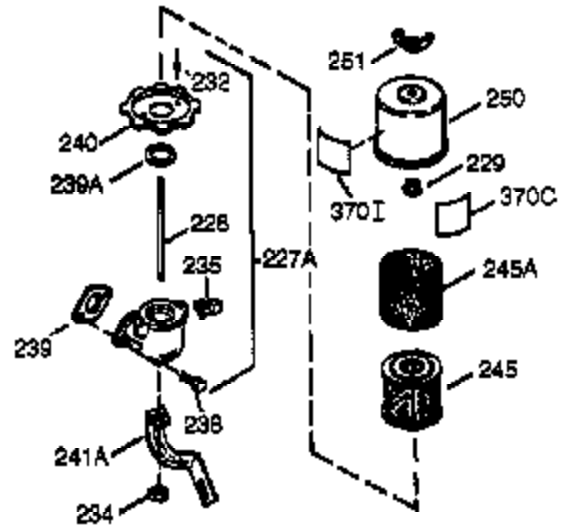

ILLUSTRATION SHOWS TYPICAL PARTS ONLY. ORDER BY PART NUMBER. PARTS NOT LISTED ARE SUPPLIED BY OEM.

VIEW 2 OF 4

Ref #	Part Number	Qty	Description
1	35385	1	Cylinder (Incl. 2 & 20)
2	27652	2	Dowel Pin
4	0	1	Oil Drain Extension (Purchase Locally)
5	30969	1	Extension Cap
169	27896A	2	* Valve Cover Gasket
170	28423	1	Breather Body
171	28424	1	Breather Element
172	28425	1	Valve Cover
173A	32446	1	Breather Tube Grommet
174	650128	2	Screw, 10-24 x 1/2"
178	29752	2	Nut & Lock Washer, 1/4-28
207	33878	1	Throttle Link
238	28820	2	Screw, 10-32 x 1/2"
239	27272A	1	* Air Cleaner Gasket
240	33266	1	Air Cleaner Body
242	33267	1	Air Cleaner Bracket
245	33268	1	Air Cleaner Filter
245A	35881	1	Air Cleaner Filter
250	33269A	1	Air Cleaner Cover
251	650513	1	Wing Nut, 1/4-20
275	34185B	1	Muffler
276	31588	1	Locking Plate
277A	651036	1	Screw, 5/16-18 x 3-31/32"
277	650729	1	Screw, 5/16-18 x 3-3/16"
278	36908	1	Spacer
280	36799A	1	Heat Shield
290	30962	1	Fuel Line
292	26460	2	Fuel Line Clamp
308	35540	1	Fill Tube Clip
380	640112	1	Carburetor (Incl. 184)
417	650696	2	Screw, 5/16-18 x 2-3/4"
900	0	1	Replacement Engine 756312, order from 71-999
900	0		Replacement Short Block, None