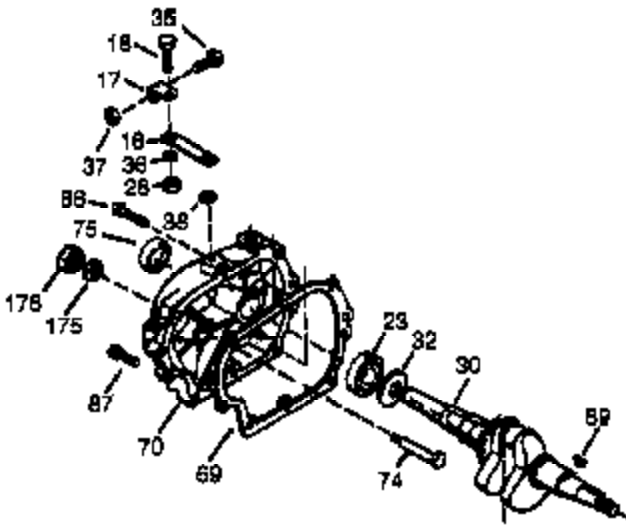

ILLUSTRATION SHOWS TYPICAL PARTS ONLY. ORDER BY PART NUMBER. PARTS NOT LISTED ARE SUPPLIED BY OEM.

VIEW 3 OF 4

Ref #	Part Number	Qty	Description
16	33454	1	Governor Lever
17	29916	1	Governor Lever Clamp
18	651028	1	Screw, Torx T-15, 8-32 x 3/8"
28	30322	1	Lock Nut, 8-32
30	36283A	1	Crankshaft
35	29826	1	Screw, 10-32 x 3/4"
36	29918	1	Lock Washer
37	29216	1	Lock Nut, 10-32
38	29642	1	Retaining Ring
69	35262A	1	* Cylinder Cover Gasket
70	35376	1	Cylinder Cover (Incl. 71, 75 & 80)
75	35319	1	Oil Seal
86	650833	7	Screw, 1/4-20 x 1-3/16"
87	650832	1	Screw, 1/4-20 x 1-11/16"
89	32589	1	Flywheel Key
92	650880	1	Lock Washer
130B	650273	2	Screw, 5/16-18 x 5/8"
173A	32446	1	Breather Tube Grommet
264A	650802	1	Screw, 1/4-20 x 5/8"
277	650729	1	Screw, 5/16-18 x 3-3/16"
277A	651036	1	Screw, 5/16-18 x 3-31/32"
278	36908	1	Spacer
280	36799A	1	Heat Shield
285	35985B	1	Starter Cup
290	30962	1	Fuel Line
292	26460	2	Fuel Line Clamp
298	650665	2	Screw, 1/4-15 x 3/4"
300	34186A	1	Fuel Tank (Incl. 292 & 301)
301	36246	1	Fuel Cap
308	35540	1	Fill Tube Clip
339	35880	2	Spacer
340A	34259	1	Fuel Tank Bracket
341A	34258A	1	Fuel Tank Bracket
390	590704	1	Rewind Starter (Note: This engine could have been built with 590746 starter.)
416	34479A	1	Spark Arrestor Kit (Incl. 417) (Optional)
417	650696	2	Screw, 5/16-18 x 2-3/4"
900	0	1	Replacement Engine 756312, order from 71-999
900	0		Replacement Short Block, None