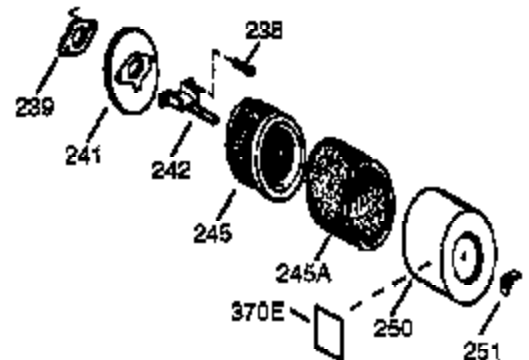

ILLUSTRATION SHOWS TYPICAL PARTS ONLY. ORDER BY PART NUMBER. PARTS NOT LISTED ARE SUPPLIED BY OEM.

VIEW 2 OF 4

Ref #	Part Number	Qty	Description
1	35385	1	Cylinder (Incl. 2 & 20)
2	27652	2	Dowel Pin
4	0	1	Oil Drain Extension (Purchase Locally)
5	30969	1	Extension Cap
169	27896A	2	* Valve Cover Gasket
170	28423	1	Breather Body
171	28424	1	Breather Element
172	28425	1	Valve Cover
173A	32446	1	Breather Tube Grommet
174	650128	2	Screw, 10-24 x 1/2"
178	29752	2	Nut & Lock Washer, 1/4-28
207	33878	1	Throttle Link
238	28820	2	Screw, 10-32 x 1/2"
239	27272A	1	* Air Cleaner Gasket
240	33266	1	Air Cleaner Body
242	33267	1	Air Cleaner Bracket
245	33268	1	Air Cleaner Filter
245A	35881	1	Air Cleaner Filter
250	33269A	1	Air Cleaner Cover
251	650513	1	Wing Nut, 1/4-20
275	34185B	1	Muffler
276	31588	1	Locking Plate
277A	651036	1	Screw, 5/16-18 x 3-31/32"
277	650729	1	Screw, 5/16-18 x 3-3/16"
278	36908	1	Spacer
280	36799A	1	Heat Shield
290	30962	1	Fuel Line
292	26460	2	Fuel Line Clamp
308	35540	1	Fill Tube Clip
380	640112	1	Carburetor (Incl. 184)
417	650696	2	Screw, 5/16-18 x 2-3/4"
900	0	1	Replacement Engine 756312, order from 71-999
900	0		Replacement Short Block, None