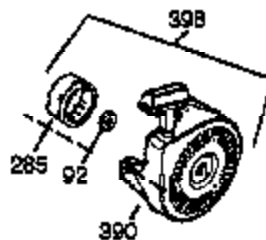

ILLUSTRATION SHOWS TYPICAL PARTS ONLY. ORDER BY PART NUMBER. PARTS NOT LISTED ARE SUPPLIED BY OEM.

VIEW 3 OF 4

Ref #	Part Number	Qty	Description
16	33454	1	Governor Lever
17	29916	1	Governor Lever Clamp
18	651028	1	Screw, Torx T-15, 8-32 x 3/8"
28	30322	1	Lock Nut, 8-32
30	36283A	1	Crankshaft
35	29826	1	Screw, 10-32 x 3/4"
36	29918	1	Lock Washer
37	29216	1	Lock Nut, 10-32
38	29642	1	Retaining Ring
69	35262A	1	* Cylinder Cover Gasket
70	35376	1	Cylinder Cover (Incl. 71, 75 & 80)
75	35319	1	Oil Seal
86	650833	7	Screw, 1/4-20 x 1-3/16"
87	650832	1	Screw, 1/4-20 x 1-11/16"
89	32589	1	Flywheel Key
92	650880	1	Lock Washer
130B	650273	2	Screw, 5/16-18 x 5/8"
173A	32446	1	Breather Tube Grommet
264A	650802	1	Screw, 1/4-20 x 5/8"
277	650729	1	Screw, 5/16-18 x 3-3/16"
277A	651036	1	Screw, 5/16-18 x 3-31/32"
278	36908	1	Spacer
280	36799A	1	Heat Shield
285	35985B	1	Starter Cup
290	30962	1	Fuel Line
292	26460	2	Fuel Line Clamp
298	650665	2	Screw, 1/4-15 x 3/4"
300	34186A	1	Fuel Tank (Incl. 292 & 301)
301	36246	1	Fuel Cap
308	35540	1	Fill Tube Clip
339	35880	2	Spacer
340A	34259	1	Fuel Tank Bracket
341A	34258A	1	Fuel Tank Bracket
390	590704	1	Rewind Starter (Note: This engine could have been built with 590746 starter.)
416	34479A	1	Spark Arrestor Kit (Incl. 417) (Optional)
417	650696	2	Screw, 5/16-18 x 2-3/4"
900	0	1	Replacement Engine 756312, order from 71-999
900	0		Replacement Short Block, None