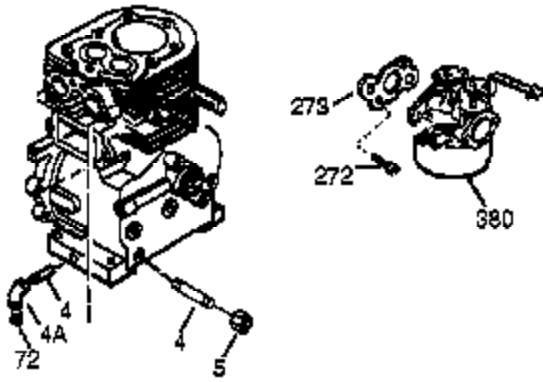

Engine Parts List #2

Ref #	Part Number	Qty	Description
4	0	1	Oil Drain Extension (Purchase Locally)
5	30969	1	Extension Cap
72	28582	1	Oil Drain Plug
84	29193	1	Retaining Ring
92	650880	1	Lock Washer
239	27272A	1	* Air Cleaner Gasket
240	33266	1	Air Cleaner Bracket
243	651081	2	Screw, 10-32 x 15/32"
245	33268	1	Air Cleaner Filter
245A	35881	1	Air Cleaner Filter
250	33269A	1	Air Cleaner Cover
251	37444	1	Wing Nut, 1/4-20
260	36250	1	Blower Housing
275	34185B	1	Muffler
277	650729	1	Screw, 5/16-18 x 3-3/16"
285	35985B	1	Starter Cup
291	30962	1	Fuel Line
292	26460	2	Fuel Line Clamp
380	640260A	1	Carburetor (Incl. 184)
390	590746	1	Rewind Starter (NOTE: This engine could have been built with 590704 starter.)
900	0	1	Replacement engine 756332A, order from 71-999
900	0	1	Replacement short block 756331C, order from 71-999