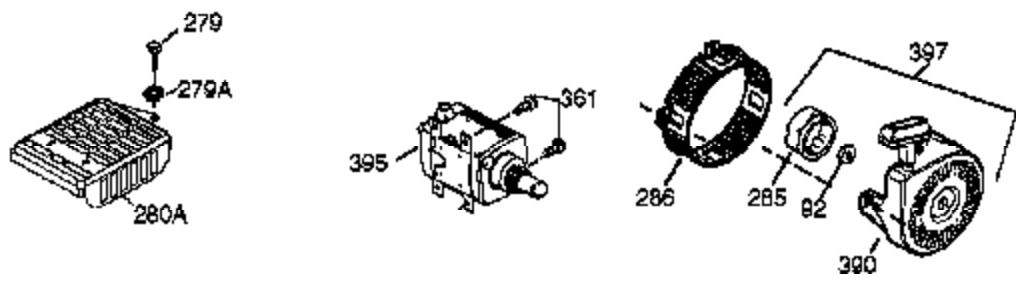

Engine Parts List #2

Ref #	Part Number	Qty	Description
4	0	1	Oil Drain Extension (Purchase Locally)
5	30969	1	Extension Cap
72	28582	1	Oil Drain Plug
84	29193	1	Retaining Ring
92	650880	1	Lock Washer
239	27272A	1	* Air Cleaner Gasket
240	33266	1	Air Cleaner Bracket
243	651081	2	Screw, 10-32 x 15/32"
245	33268	1	Air Cleaner Filter
245A	35881	1	Air Cleaner Filter
250	33269A	1	Air Cleaner Cover
251	37444	1	Wing Nut, 1/4-20
260	36250	1	Blower Housing
275	34185B	1	Muffler
277	650729	1	Screw, 5/16-18 x 3-3/16"
285	35985B	1	Starter Cup
291	30962	1	Fuel Line
292	26460	2	Fuel Line Clamp
380	640260A	1	Carburetor (Incl. 184)
390	590746	1	Rewind Starter (NOTE: This engine could have been built with 590704 starter.)
900	0	1	Replacement engine 756332A, order from 71-999
900	0	1	Replacement short block 756331C, order from 71-999