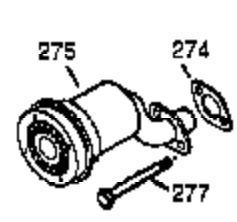

Engine Parts List #2

Ref #	Part Number	Qty	Description
4	0	1	Oil Drain Extension (Purchase Locally)
5	30969	1	Extension Cap
72	28582	1	Oil Drain Plug
84	29193	1	Retaining Ring
92	650880	1	Lock Washer
239	27272A	1	* Air Cleaner Gasket
240	33266	1	Air Cleaner Bracket
243	651081	2	Screw, 10-32 x 15/32"
245	33268	1	Air Cleaner Filter
245A	35881	1	Air Cleaner Filter
250	33269A	1	Air Cleaner Cover
251	37444	1	Wing Nut, 1/4-20
260	36250	1	Blower Housing
275	34185B	1	Muffler
277	650729	1	Screw, 5/16-18 x 3-3/16"
285	35985B	1	Starter Cup
291	30962	1	Fuel Line
292	26460	2	Fuel Line Clamp
380	640260A	1	Carburetor (Incl. 184)
390	590746	1	Rewind Starter (NOTE: This engine could have been built with 590704 starter.)
900	0	1	Replacement engine 756332A, order from 71-999
900	0	1	Replacement short block 756331C, order from 71-999