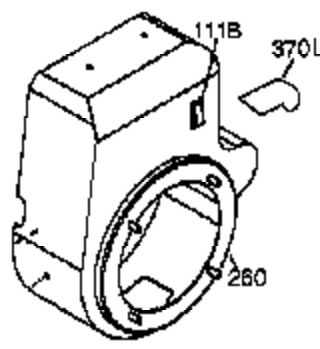

Engine Parts List #2

Ref #	Part Number	Qty	Description
4	0	1	Oil Drain Extension (Purchase Locally)
5	30969	1	Extension Cap
72	28582	1	Oil Drain Plug
84	29193	1	Retaining Ring
92	650880	1	Lock Washer
239	27272A	1	* Air Cleaner Gasket
240	33266	1	Air Cleaner Bracket
243	651081	2	Screw, 10-32 x 15/32"
245	33268	1	Air Cleaner Filter
245A	35881	1	Air Cleaner Filter
250	33269A	1	Air Cleaner Cover
251	37444	1	Wing Nut, 1/4-20
260	36250	1	Blower Housing
275	34185B	1	Muffler
277	650729	1	Screw, 5/16-18 x 3-3/16"
285	35985B	1	Starter Cup
291	30962	1	Fuel Line
292	26460	2	Fuel Line Clamp
380	640260A	1	Carburetor (Incl. 184)
390	590746	1	Rewind Starter (NOTE: This engine could have been built with 590704 starter.)
900	0	1	Replacement engine 756332A, order from 71-999
900	0	1	Replacement short block 756331C, order from 71-999