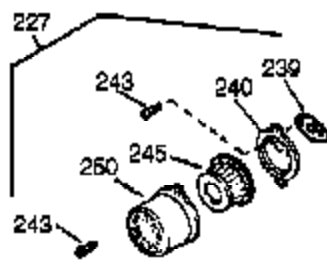

Engine Parts List #2

Ref #	Part Number	Qty	Description
4	0	1	Oil Drain Extension (Purchase Locally)
5	30969	1	Extension Cap
72	28582	1	Oil Drain Plug
84	29193	1	Retaining Ring
92	650880	1	Lock Washer
239	27272A	1	* Air Cleaner Gasket
240	33266	1	Air Cleaner Bracket
243	651081	2	Screw, 10-32 x 15/32"
245	33268	1	Air Cleaner Filter
245A	35881	1	Air Cleaner Filter
250	33269A	1	Air Cleaner Cover
251	37444	1	Wing Nut, 1/4-20
260	36250	1	Blower Housing
275	34185B	1	Muffler
277	650729	1	Screw, 5/16-18 x 3-3/16"
285	35985B	1	Starter Cup
291	30962	1	Fuel Line
292	26460	2	Fuel Line Clamp
380	640260A	1	Carburetor (Incl. 184)
390	590746	1	Rewind Starter (NOTE: This engine could have been built with 590704 starter.)
900	0	1	Replacement engine 756332A, order from 71-999
900	0	1	Replacement short block 756331C, order from 71-999