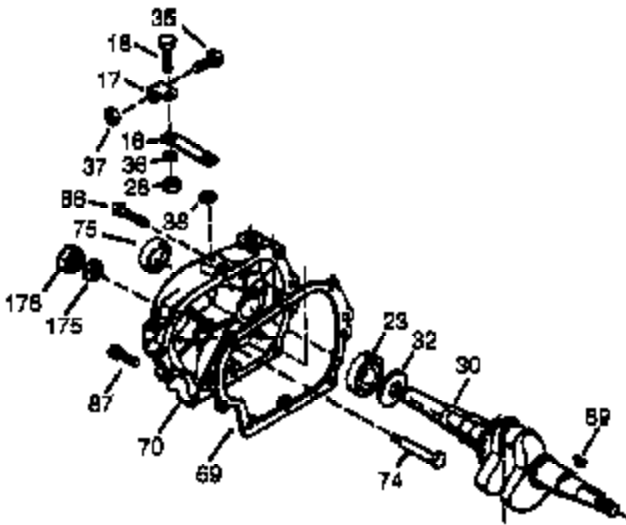

ILLUSTRATION SHOWS TYPICAL PARTS ONLY. ORDER BY PART NUMBER. PARTS NOT LISTED ARE SUPPLIED BY OEM.

VIEW 3 OF 4

Ref #	Part Number	Qty	Description
16	37255A	1	Governor Lever (Incl. 212A)
17	29916	1	Governor Lever Clamp
18	651028	1	Screw, Torx T-15, 8-32 x 3/8"
28	30322	1	Lock Nut, 8-32
30	36283A	1	Crankshaft
35	29826	1	Screw, 10-32 x 3/4"
36	29918	1	Lock Washer
37	29216	1	Lock Nut, 10-32
38	29642	1	Retaining Ring
69	35262A	1	* Cylinder Cover Gasket
70	35376	1	Cylinder Cover (Incl. 71, 75 & 80)
75	35319	1	Oil Seal
86	650833	7	Screw, 1/4-20 x 1-3/16"
87	650832	1	Screw, 1/4-20 x 1-11/16"
89	32589	1	Flywheel Key
92	650880	1	Lock Washer
130B	651031	1	Screw, 1/4-20 x 9/16"
212	36288	1	Bushing
264A	650802	1	Screw, 1/4-20 x 5/8"
277	650729	1	Screw, 5/16-18 x 3/3-16"
277A	651036	1	Screw, 5/16-18 x 3-31/32"
278	36908	1	Spacer
280	36799A	1	Heat Shield
285	35985B	1	Starter Cup
291	30962	1	Fuel Line
292	26460	2	Fuel Line Clamp
298	650665	2	Screw, 1/4-15 x 3/4"
300	34186A	1	Fuel Tank (Incl. 292 & 301)
301	36246	1	Fuel Cap
308	35540	1	Fill Tube Clip
339	35880	2	Spacer
340A	34259	1	Fuel Tank Bracket
341A	34258A	1	Fuel Tank Bracket
390	590746	1	Rewind Starter (NOTE: This engine could have been built with 590704 starter).
416	34479A	1	Spark Arrestor Kit (Optional)
900	0		Replacement engine None.
900	0	1	Replacement short block 756331B, order from 71-999.