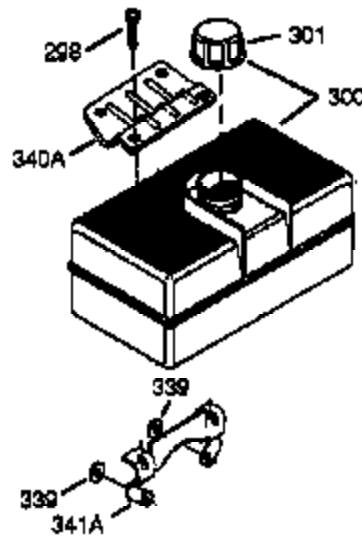

ILLUSTRATION SHOWS TYPICAL PARTS ONLY. ORDER BY PART NUMBER. PARTS NOT LISTED ARE SUPPLIED BY OEM.

VIEW 3 OF 4

Ref #	Part Number	Qty	Description
16	37255A	1	Governor Lever (Incl. 212A)
17	29916	1	Governor Lever Clamp
18	651028	1	Screw, Torx T-15, 8-32 x 3/8"
28	30322	1	Lock Nut, 8-32
30	36283A	1	Crankshaft
35	29826	1	Screw, 10-32 x 3/4"
36	29918	1	Lock Washer
37	29216	1	Lock Nut, 10-32
38	29642	1	Retaining Ring
69	35262A	1	* Cylinder Cover Gasket
70	35376	1	Cylinder Cover (Incl. 71, 75 & 80)
75	35319	1	Oil Seal
86	650833	7	Screw, 1/4-20 x 1-3/16"
87	650832	1	Screw, 1/4-20 x 1-11/16"
89	32589	1	Flywheel Key
92	650880	1	Lock Washer
130B	651031	1	Screw, 1/4-20 x 9/16"
212	36288	1	Bushing
264A	650802	1	Screw, 1/4-20 x 5/8"
277	650729	1	Screw, 5/16-18 x 3/3-16"
277A	651036	1	Screw, 5/16-18 x 3-31/32"
278	36908	1	Spacer
280	36799A	1	Heat Shield
285	35985B	1	Starter Cup
291	30962	1	Fuel Line
292	26460	2	Fuel Line Clamp
298	650665	2	Screw, 1/4-15 x 3/4"
300	34186A	1	Fuel Tank (Incl. 292 & 301)
301	36246	1	Fuel Cap
308	35540	1	Fill Tube Clip
339	35880	2	Spacer
340A	34259	1	Fuel Tank Bracket
341A	34258A	1	Fuel Tank Bracket
390	590746	1	Rewind Starter (NOTE: This engine could have been built with 590704 starter).
416	34479A	1	Spark Arrestor Kit (Optional)
900	0		Replacement engine None.
900	0	1	Replacement short block 756331B, order from 71-999.