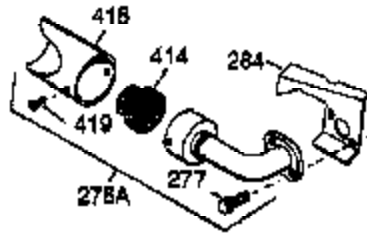

ILLUSTRATION SHOWS TYPICAL PARTS ONLY. ORDER BY PART NUMBER. PARTS NOT LISTED ARE SUPPLIED BY OEM.

VIEW 3 OF 4

Ref #	Part Number	Qty	Description
16	37255A	1	Governor Lever (Incl. 212A)
17	29916	1	Governor Lever Clamp
18	651028	1	Screw, Torx T-15, 8-32 x 3/8"
28	30322	1	Lock Nut, 8-32
30	36283A	1	Crankshaft
35	29826	1	Screw, 10-32 x 3/4"
36	29918	1	Lock Washer
37	29216	1	Lock Nut, 10-32
38	29642	1	Retaining Ring
69	35262A	1	* Cylinder Cover Gasket
70	35376	1	Cylinder Cover (Incl. 71, 75 & 80)
75	35319	1	Oil Seal
86	650833	7	Screw, 1/4-20 x 1-3/16"
87	650832	1	Screw, 1/4-20 x 1-11/16"
89	32589	1	Flywheel Key
92	650880	1	Lock Washer
130B	651031	1	Screw, 1/4-20 x 9/16"
212	36288	1	Bushing
264A	650802	1	Screw, 1/4-20 x 5/8"
277	650729	1	Screw, 5/16-18 x 3/3-16"
277A	651036	1	Screw, 5/16-18 x 3-31/32"
278	36908	1	Spacer
280	36799A	1	Heat Shield
285	35985B	1	Starter Cup
291	30962	1	Fuel Line
292	26460	2	Fuel Line Clamp
298	650665	2	Screw, 1/4-15 x 3/4"
300	34186A	1	Fuel Tank (Incl. 292 & 301)
301	36246	1	Fuel Cap
308	35540	1	Fill Tube Clip
339	35880	2	Spacer
340A	34259	1	Fuel Tank Bracket
341A	34258A	1	Fuel Tank Bracket
390	590746	1	Rewind Starter (NOTE: This engine could have been built with 590704 starter).
416	34479A	1	Spark Arrestor Kit (Optional)
900	0		Replacement engine None.
900	0	1	Replacement short block 756331B, order from 71-999.