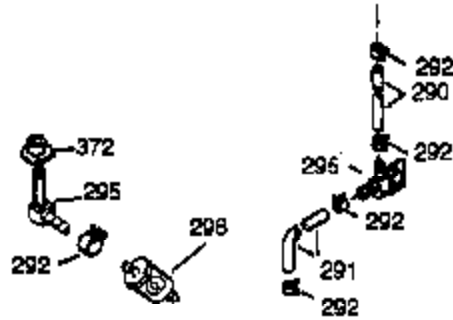

ILLUSTRATION SHOWS TYPICAL PARTS ONLY. ORDER BY PART NUMBER. PARTS NOT LISTED ARE SUPPLIED BY OEM.

VIEW 3 OF 4

Ref #	Part Number	Qty	Description
16	37255A	1	Governor Lever (Incl. 212A)
17	29916	1	Governor Lever Clamp
18	651028	1	Screw, Torx T-15, 8-32 x 3/8"
28	30322	1	Lock Nut, 8-32
30	36283A	1	Crankshaft
35	29826	1	Screw, 10-32 x 3/4"
36	29918	1	Lock Washer
37	29216	1	Lock Nut, 10-32
38	29642	1	Retaining Ring
69	35262A	1	* Cylinder Cover Gasket
70	35376	1	Cylinder Cover (Incl. 71, 75 & 80)
75	35319	1	Oil Seal
86	650833	7	Screw, 1/4-20 x 1-3/16"
87	650832	1	Screw, 1/4-20 x 1-11/16"
89	32589	1	Flywheel Key
92	650880	1	Lock Washer
130B	651031	1	Screw, 1/4-20 x 9/16"
212	36288	1	Bushing
264A	650802	1	Screw, 1/4-20 x 5/8"
277	650729	1	Screw, 5/16-18 x 3/3-16"
277A	651036	1	Screw, 5/16-18 x 3-31/32"
278	36908	1	Spacer
280	36799A	1	Heat Shield
285	35985B	1	Starter Cup
291	30962	1	Fuel Line
292	26460	2	Fuel Line Clamp
298	650665	2	Screw, 1/4-15 x 3/4"
300	34186A	1	Fuel Tank (Incl. 292 & 301)
301	36246	1	Fuel Cap
308	35540	1	Fill Tube Clip
339	35880	2	Spacer
340A	34259	1	Fuel Tank Bracket
341A	34258A	1	Fuel Tank Bracket
390	590746	1	Rewind Starter (NOTE: This engine could have been built with 590704 starter).
416	34479A	1	Spark Arrestor Kit (Optional)
900	0		Replacement engine None.
900	0	1	Replacement short block 756331B, order from 71-999.