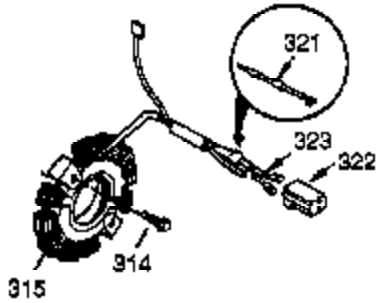

OPTIONAL
STARTER MUFF KIT

OPTIONAL
SPARK ARRESTOR KIT