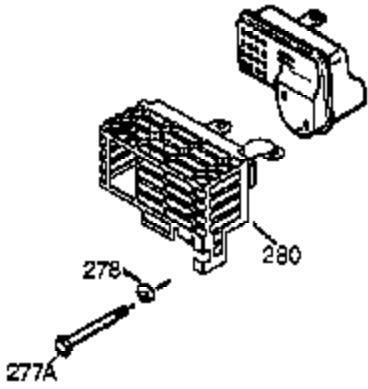

OPTIONAL
STARTER MUFF KIT

OPTIONAL
SPARK ARRESTOR KIT