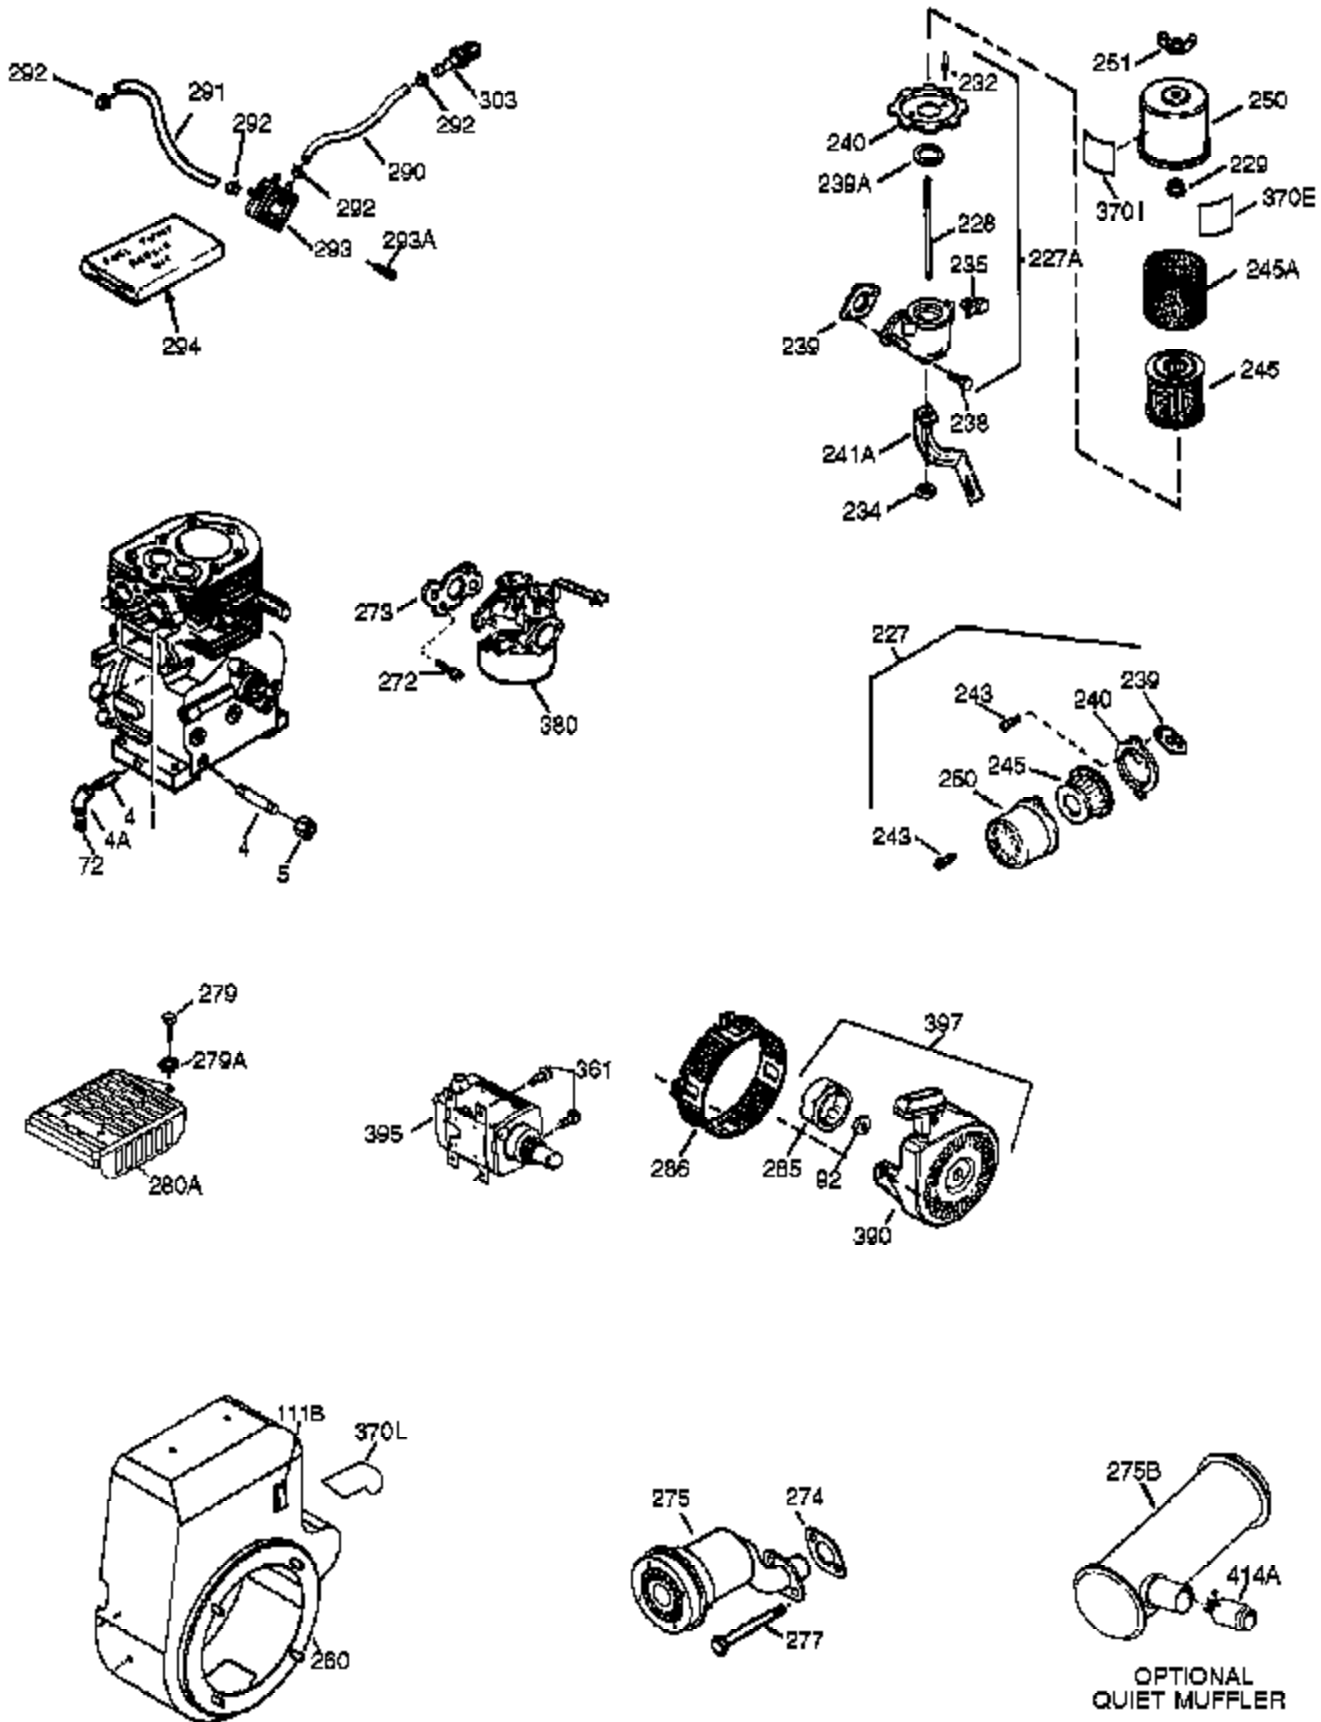

Ref #	Part Number	Qty	Description
72	27642	2	Oil Drain Plug
84	29193	1	Retaining Ring
92	650880	1	Lock Washer
239	27272A	1	* Air Cleaner Gasket
240	33266	1	Air Cleaner Body
243	651081	2	Screw, 10-32 x 15/32"
245	33268	1	Air Cleaner Filter
250	33269A	1	Air Cleaner Cover
251	37444	1	Wing Nut, 1/4-20
260	33375D	1	Blower Housing
275	34185B	1	Muffler
277	650729	2	Screw, 5/16-18 x 3-3/15"
285	35985B	1	Starter Cup
290	30962	1	Fuel Line
292	26460	2	Fuel Line Clamp
306	35499	1	"O" Ring
380	640260A	1	Carburetor (Incl. 184)
390	590746	1	Rewind Starter (NOTE: This engine could have been built with 590704 starter.)