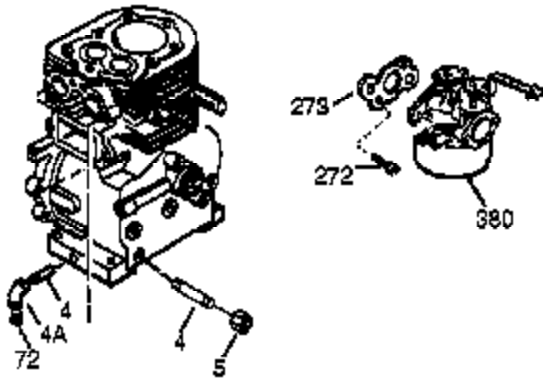

Engine Parts List #2

Ref #	Part Number	Qty	Description
72	27642	2	Oil Drain Plug
84	29193	1	Retaining Ring
92	650880	1	Lock Washer
111B	611224	1	Rocker On/Off Switch
239	27272A	1	* Air Cleaner Gasket
240	33266	1	Air Cleaner Body
243	651081	2	Screw, 10-32 x 15/32"
245	33268	1	Air Cleaner Filter
250	33269A	1	Air Cleaner Cover
251	37444	1	Wing Nut, 1/4-20
260	36468A	1	Blower Housing
275	34185B	1	Muffler
277	650729	1	Screw, 5/16-18 x 3-3/15"
285	35985B	1	Starter Cup
290	30962	1	Fuel Line
292	26460	2	Fuel Line Clamp
380	640260A	1	Carburetor (Incl. 184)
390	590746	1	Rewind Starter (NOTE: This engine could have been built with 590704 starter.)