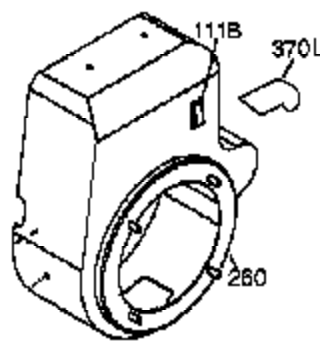

Engine Parts List #2

Ref #	Part Number	Qty	Description
72	27642	2	Oil Drain Plug
84	29193	1	Retaining Ring
92	650880	1	Lock Washer
111B	611224	1	Rocker On/Off Switch
239	27272A	1	* Air Cleaner Gasket
240	33266	1	Air Cleaner Body
243	651081	2	Screw, 10-32 x 15/32"
245	33268	1	Air Cleaner Filter
250	33269A	1	Air Cleaner Cover
251	37444	1	Wing Nut, 1/4-20
260	36468A	1	Blower Housing
275	34185B	1	Muffler
277	650729	1	Screw, 5/16-18 x 3-3/15"
285	35985B	1	Starter Cup
290	30962	1	Fuel Line
292	26460	2	Fuel Line Clamp
380	640260A	1	Carburetor (Incl. 184)
390	590746	1	Rewind Starter (NOTE: This engine could have been built with 590704 starter.)