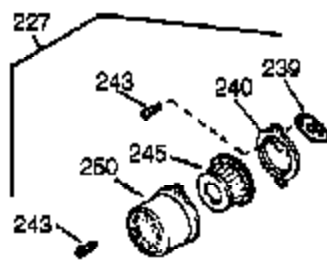

Engine Parts List #2

Ref #	Part Number	Qty	Description
72	27642	2	Oil Drain Plug
84	29193	1	Retaining Ring
92	650880	1	Lock Washer
111B	611224	1	Rocker On/Off Switch
239	27272A	1	* Air Cleaner Gasket
240	33266	1	Air Cleaner Body
243	651081	2	Screw, 10-32 x 15/32"
245	33268	1	Air Cleaner Filter
250	33269A	1	Air Cleaner Cover
251	37444	1	Wing Nut, 1/4-20
260	36468A	1	Blower Housing
275	34185B	1	Muffler
277	650729	1	Screw, 5/16-18 x 3-3/15"
285	35985B	1	Starter Cup
290	30962	1	Fuel Line
292	26460	2	Fuel Line Clamp
380	640260A	1	Carburetor (Incl. 184)
390	590746	1	Rewind Starter (NOTE: This engine could have been built with 590704 starter.)