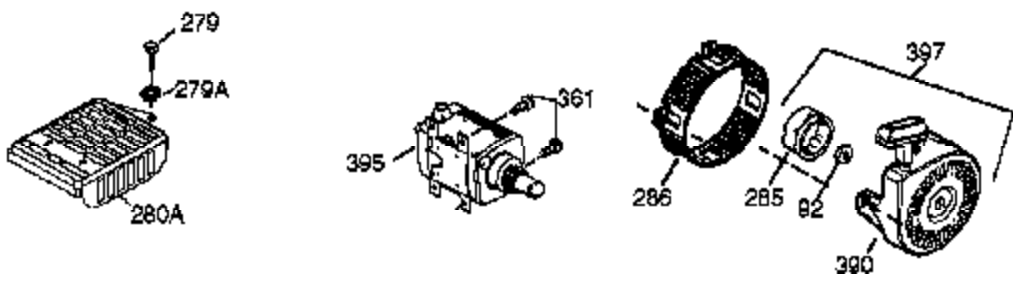

Engine Parts List #2

Ref #	Part Number	Qty	Description
72	27642	2	Oil Drain Plug
84	29193	1	Retaining Ring
92	650880	1	Lock Washer
111B	611224	1	Rocker On/Off Switch
239	27272A	1	* Air Cleaner Gasket
240	33266	1	Air Cleaner Body
243	651081	2	Screw, 10-32 x 15/32"
245	33268	1	Air Cleaner Filter
250	33269A	1	Air Cleaner Cover
251	37444	1	Wing Nut, 1/4-20
260	36468A	1	Blower Housing
275	34185B	1	Muffler
277	650729	1	Screw, 5/16-18 x 3-3/15"
285	35985B	1	Starter Cup
290	30962	1	Fuel Line
292	26460	2	Fuel Line Clamp
380	640260A	1	Carburetor (Incl. 184)
390	590746	1	Rewind Starter (NOTE: This engine could have been built with 590704 starter.)