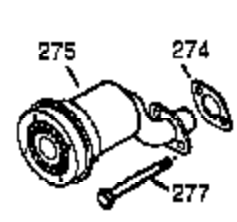

Engine Parts List #2

Ref #	Part Number	Qty	Description
72	27642	2	Oil Drain Plug
84	29193	1	Retaining Ring
92	650880	1	Lock Washer
111B	611224	1	Rocker On/Off Switch
239	27272A	1	* Air Cleaner Gasket
240	33266	1	Air Cleaner Body
243	651081	2	Screw, 10-32 x 15/32"
245	33268	1	Air Cleaner Filter
250	33269A	1	Air Cleaner Cover
251	37444	1	Wing Nut, 1/4-20
260	36468A	1	Blower Housing
275	34185B	1	Muffler
277	650729	1	Screw, 5/16-18 x 3-3/15"
285	35985B	1	Starter Cup
290	30962	1	Fuel Line
292	26460	2	Fuel Line Clamp
380	640260A	1	Carburetor (Incl. 184)
390	590746	1	Rewind Starter (NOTE: This engine could have been built with 590704 starter.)