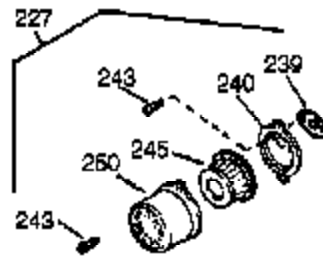

Ref #	Part Number	Qty	Description
72	27642	2	Oil Drain Plug
84	29193	1	Retaining Ring
92	650880	1	Lock Washer
111B	611224	1	Rocker On/Off Switch
238	651081	2	Screw, 10-32 x 15/32"
239	27272A	1	* Air Cleaner Gasket
240	33266	1	Air Cleaner Body
245	33268	1	Air Cleaner Filter
250	33269A	1	Air Cleaner Cover
251	37444	1	Wing Nut, 1/4-20
260	36468A	1	Blower Housing
275	34185B	1	Muffler
277	650729	1	Screw, 5/16-18 x 3-3/15"
285	35985B	1	Starter Cup
290	30962	1	Fuel Line
292	26460	2	Fuel Line Clamp
380	640260A	1	Carburetor (Incl. 184)
390	590746	1	Rewind Starter (NOTE: This engine could have been built with 590704 starter.)