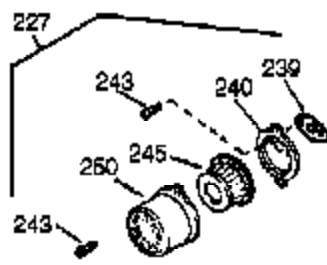

OPTIONAL QUIET MUFFLER

Engine Parts List #2

Ref #	Part Number	Qty	Description
72	27642	2	Oil Drain Plug
84	29193	1	Retaining Ring
92	650880	1	Lock Washer
227A	35044	1	Air Cleaner Elbow Ass'y. (Incl. 228,2 32,235,239A & 242)
228	650851	1	Stud, 1/4-20 x 8.1
232	0	2	Pop Rivet (Purchase Locally)
234	650852	1	Nut, 1/4-20
235	30675	1	Air Cleaner Elbow Fitting
238	650163	2	Screw, 10-32 x 7/8"
239A	34698A	1	* Air Cleaner Gasket
239	27272A	1	* Air Cleaner Gasket
241A	37279	1	Air Cleaner Collar
245	34700B	1	Air Cleaner Filter
245A	34703	1	Air Cleaner Filter
250	37278	1	Air Cleaner Cover
251	650886	1	Wing Nut, 1/4-20
260	36236A	1	Blower Housing
275	34185B	1	Muffler
277	650729	1	Screw, 5/16-18 x 3-3/16"
285	35985B	1	Starter Cup
291	30962	1	Fuel Line
292	26460	2	Fuel Line Clamp
370E	37293	1	Air Cleaner Decal
380	640268	1	Carburetor (Incl. 184)
390	590746	1	Rewind Starter (NOTE: This engine could have been built with 590704 starter.)