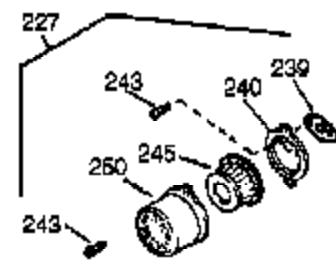

Ref #	Part Number	Qty	Description
72	27642	2	Oil Drain Plug
84	29193	1	Retaining Ring
92	650880	1	Lock Washer
227A	35044	1	Air Cleaner Elbow Ass'y. (Incl. 228,2 32,235,239A & 242A)
228	650851	1	Stud, 1/4-20 x 8.1
234	650852	1	Nut, 1/4-20
235	30675	1	Air Cleaner Elbow Fitting
238	650163	2	Screw, 10-32 x 7/8"
239	27272A	1	* Air Cleaner Gasket
240	37279	1	Air Cleaner Bracket
245	34700B	1	Air Cleaner Filter
245A	34703	1	Air Cleaner Filter
250	35602	1	Air Cleaner Cover
251	650886	1	Wing Nut, 1/4-20
260	34833B	1	Blower Housing
275	34185B	1	Muffler
277	650729	2	Screw, 5/16-18 x 3-3/16"
285	35985B	1	Starter Cup
291	30962	1	Fuel Line
292	26460	2	Fuel Line Clamp
370E	37089	1	Air Cleaner Decal
380	640268	1	Carburetor (Incl. 184)
390	590746	1	Rewind Starter (NOTE: This engine could have been built with 590704 starter.)