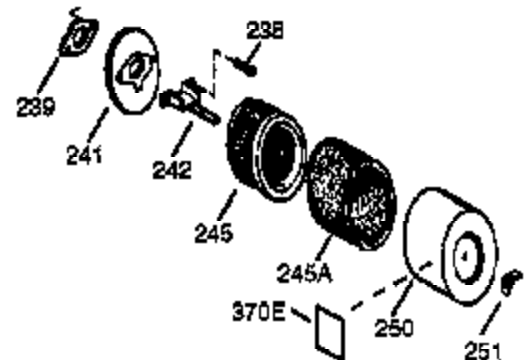

ILLUSTRATION SHOWS TYPICAL PARTS ONLY. ORDER BY PART NUMBER. PARTS NOT LISTED ARE SUPPLIED BY OEM.

VIEW 2 OF 4

Engine Parts List #2

Ref #	Part Number	Qty	Description
1	35385	1	Cylinder (Incl. 2, 20 & 72)
2	27652	2	Dowel Pin
19A	33857	1	Extension Spring
72	27642	2	Oil Drain Plug
110A	35589	1	Ground Wire
110B	36993	1	Ground Wire
111B	611224	1	Rocker On/Off Switch
129	650727	4	Screw, 5/16-18 x 1-3/4"
169	27896A	2	* Breather Gasket
170	28423	1	Breather Body
171	28424	1	Breather Element
172	28425	1	Valve Cover
173A	32446	2	Breather Tube Grommet
174	650128	1	Screw, 10-24 x 1/2"
182A	650517	2	Screw, Torx T-30, 1/4-20 x 27/32"
207	34785	1	Choke Link
239	27272A	1	* Air Cleaner Gasket
240	37104	1	Air Cleaner Body
242	33267	1	Air Cleaner Bracket
243	28820	2	Screw, 10-32 x 1/2"
245A	35881	1	Air Cleaner Filter
245	33268	1	Air Cleaner Filter
250	33269A	1	Air Cleaner Cover
251	650513	1	Wing Nut, 1/4-20
272	30196	2	Screw, 5/16-18 x 3/4"
273	34349A	1	Carburetor Flange
275	37150	1	Muffler
277A	650902	2	Screw, 10-32 x 7/16"
277	650273	2	Screw, 5/16-18 x 17/32"
280	37077	1	Heat Shield
284A	30196	2	Screw, 5/16-18 x 3/4"
290	30705	1	Fuel Line
291	29774	1	Fuel Line
292	26460	2	Fuel Line Clamp
293	35812	1	Pulse Pump (Incl. 294)
303	28566	1	Pulse Pump Fitting
308	35540	1	Fill Tube Clip
370C	35274	1	Instruction Decal
380	640108	1	Carburetor (Incl. 184)
420	730225A	1	SAE 30 4-Cycle Engine Oil (Quart)