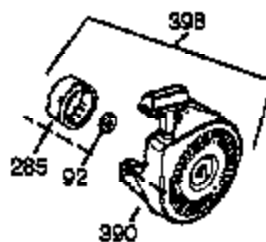

ILLUSTRATION SHOWS TYPICAL PARTS ONLY. ORDER BY PART NUMBER. PARTS NOT LISTED ARE SUPPLIED BY OEM.

VIEW 3 OF 4

Ref #	Part Number	Qty	Description
16	33454	1	Governor Lever
17	29916	1	Governor Lever Clamp
18	651028	1	Screw, Torx T-15, 8-32 x 3/8"
19A	33857	1	Extension Spring
23	33627	1	Ball Bearing
28	30322	1	Lock Nut, 8-32
30	35420A	1	Crankshaft
32	33628	1	Washer
35	29826	1	Screw, 10-32 x 3/4"
36	29918	1	Lock Washer
37	29216	1	Lock Nut, 10-32
38	29642	1	Retaining Ring
69	35262A	1	* Cylinder Cover Gasket
70	33626B	1	Cylinder Cover (Incl. 74,75,80,175 & 176)
74	31855	2	Bearing Retainer
75	33625	1	Oil Seal
86	650833	7	Screw, 1/4-20 x 1-3/16"
87	650832	1	Screw, 1/4-20 x 1-11/16"
89	32589	1	Flywheel Key
92	650880	1	Lock Washer
110A	35589	1	Ground Wire
110B	36993	1	Ground Wire
111B	611224	1	Rocker On/Off Switch
129	650727	4	Screw, 5/16-18 x 1-3/4"
130B	651055	2	Screw, 5/16-18 x 39/64"
173A	32446	2	Breather Tube Grommet
175	650778	2	Lock Washer
176	650580	2	Lock Nut, 10-24
274	35865	1	* Exhaust Gasket
277A	650902	2	Screw, 10-32 x 7/16"
277	650273	2	Screw, 5/16-18 x 17/32"
280	37077	1	Heat Shield
284A	30196	2	Screw, 5/16-18 x 3/4"
284	34390	1	Muffler Deflector
285	35985B	1	Starter Cup
290	30705	1	Fuel Line
291	29774	1	Fuel Line
292	26460	2	Fuel Line Clamp
298	650665	2	Screw, 1/4-15 x 3/4"
300	34156A	1	Fuel Tank (Incl. 292 & 301)
301	35650	1	Fuel Cap
308	35540	1	Fill Tube Clip
390	590746	1	Rewind Starter (NOTE: This engine could have been built with 590704 starter.)
420	730225A	1	SAE 30 4-Cycle Engine Oil (Quart)