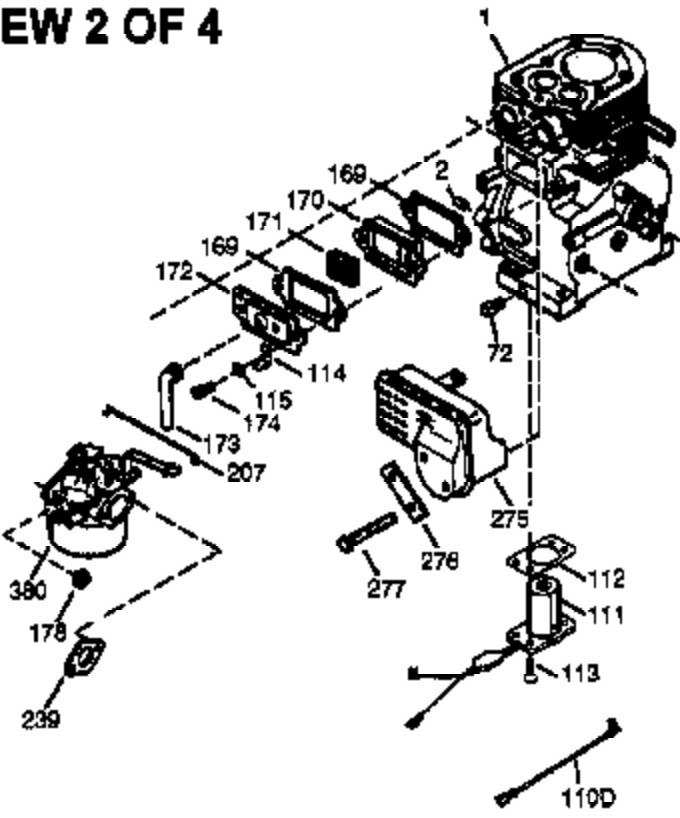

ILLUSTRATION SHOWS TYPICAL PARTS ONLY. ORDER BY PART NUMBER. PARTS NOT LISTED ARE SUPPLIED BY OEM.

VIEW 2 OF 4

Engine Parts List #2

Ref #	Part Number	Qty	Description
1	35385	1	Cylinder (Incl. 2, 20 & 72)
2	27652	2	Dowel Pin
19A	33857	1	Extension Spring
72	27642	2	Oil Drain Plug
110A	35589	1	Ground Wire
110B	36993	1	Ground Wire
111B	611224	1	Rocker On/Off Switch
129	650727	4	Screw, 5/16-18 x 1-3/4"
169	27896A	2	* Breather Gasket
170	28423	1	Breather Body
171	28424	1	Breather Element
172	28425	1	Valve Cover
173A	32446	2	Breather Tube Grommet
174	650128	1	Screw, 10-24 x 1/2"
182A	650517	2	Screw, Torx T-30, 1/4-20 x 27/32"
207	34785	1	Choke Link
239	27272A	1	* Air Cleaner Gasket
240	37104	1	Air Cleaner Body
242	33267	1	Air Cleaner Bracket
243	28820	2	Screw, 10-32 x 1/2"
245A	35881	1	Air Cleaner Filter
245	33268	1	Air Cleaner Filter
250	33269A	1	Air Cleaner Cover
251	650513	1	Wing Nut, 1/4-20
272	30196	2	Screw, 5/16-18 x 3/4"
273	34349A	1	Carburetor Flange
275	37150	1	Muffler
277A	650902	2	Screw, 10-32 x 7/16"
277	650273	2	Screw, 5/16-18 x 17/32"
280	37077	1	Heat Shield
284A	30196	2	Screw, 5/16-18 x 3/4"
290	30705	1	Fuel Line
291	29774	1	Fuel Line
292	26460	2	Fuel Line Clamp
293	35812	1	Pulse Pump (Incl. 294)
303	28566	1	Pulse Pump Fitting
308	35540	1	Fill Tube Clip
370C	35274	1	Instruction Decal
380	640108	1	Carburetor (Incl. 184)
420	730225A	1	SAE 30 4-Cycle Engine Oil (Quart)