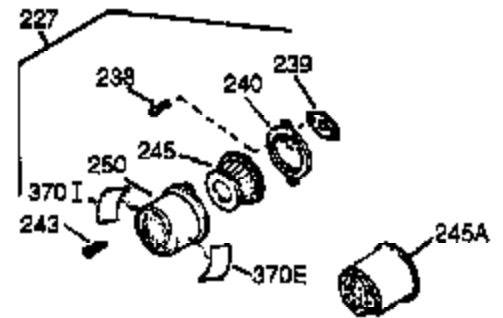

ILLUSTRATION SHOWS TYPICAL PARTS ONLY. ORDER BY PART NUMBER. PARTS NOT LISTED ARE SUPPLIED BY OEM.

VIEW 2 OF 4

Engine Parts List #2

Ref #	Part Number	Qty	Description
1	35385	1	Cylinder (Incl. 2, 20 & 72)
2	27652	2	Dowel Pin
19A	33857	1	Extension Spring
72	27642	2	Oil Drain Plug
110A	35589	1	Ground Wire
110B	36993	1	Ground Wire
111B	611224	1	Rocker On/Off Switch
129	650727	4	Screw, 5/16-18 x 1-3/4"
169	27896A	2	* Breather Gasket
170	28423	1	Breather Body
171	28424	1	Breather Element
172	28425	1	Valve Cover
173A	32446	2	Breather Tube Grommet
174	650128	1	Screw, 10-24 x 1/2"
182A	650517	2	Screw, Torx T-30, 1/4-20 x 27/32"
207	34785	1	Choke Link
239	27272A	1	* Air Cleaner Gasket
240	37104	1	Air Cleaner Body
242	33267	1	Air Cleaner Bracket
243	28820	2	Screw, 10-32 x 1/2"
245A	35881	1	Air Cleaner Filter
245	33268	1	Air Cleaner Filter
250	33269A	1	Air Cleaner Cover
251	650513	1	Wing Nut, 1/4-20
272	30196	2	Screw, 5/16-18 x 3/4"
273	34349A	1	Carburetor Flange
275	37150	1	Muffler
277A	650902	2	Screw, 10-32 x 7/16"
277	650273	2	Screw, 5/16-18 x 17/32"
280	37077	1	Heat Shield
284A	30196	2	Screw, 5/16-18 x 3/4"
290	30705	1	Fuel Line
291	29774	1	Fuel Line
292	26460	2	Fuel Line Clamp
293	35812	1	Pulse Pump (Incl. 294)
303	28566	1	Pulse Pump Fitting
308	35540	1	Fill Tube Clip
370C	35274	1	Instruction Decal
380	640108	1	Carburetor (Incl. 184)
420	730225A	1	SAE 30 4-Cycle Engine Oil (Quart)