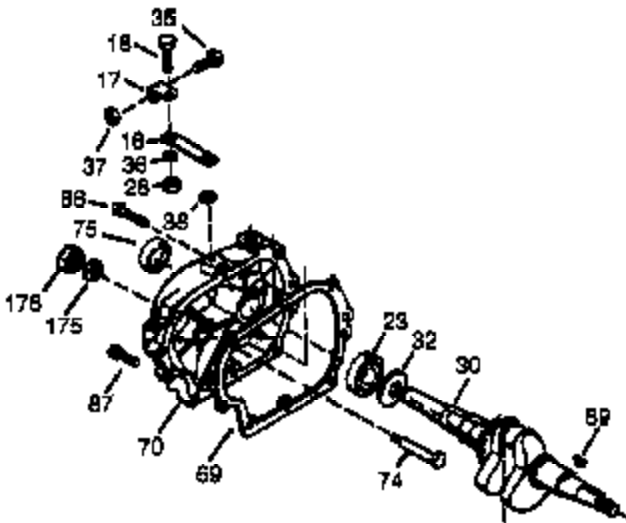

ILLUSTRATION SHOWS TYPICAL PARTS ONLY. ORDER BY PART NUMBER. PARTS NOT LISTED ARE SUPPLIED BY OEM.

VIEW 3 OF 4

Ref #	Part Number	Qty	Description
16	33454	1	Governor Lever
17	29916	1	Governor Lever Clamp
18	651028	1	Screw, Torx T-15, 8-32 x 3/8"
19A	33857	1	Extension Spring
23	33627	1	Ball Bearing
28	30322	1	Lock Nut, 8-32
30	35420A	1	Crankshaft
32	33628	1	Washer
35	29826	1	Screw, 10-32 x 3/4"
36	29918	1	Lock Washer
37	29216	1	Lock Nut, 10-32
38	29642	1	Retaining Ring
69	35262A	1	* Cylinder Cover Gasket
70	33626B	1	Cylinder Cover (Incl. 74,75,80,175 & 176)
74	31855	2	Bearing Retainer
75	33625	1	Oil Seal
86	650833	7	Screw, 1/4-20 x 1-3/16"
87	650832	1	Screw, 1/4-20 x 1-11/16"
89	32589	1	Flywheel Key
92	650880	1	Lock Washer
110A	35589	1	Ground Wire
110B	36993	1	Ground Wire
111B	611224	1	Rocker On/Off Switch
129	650727	4	Screw, 5/16-18 x 1-3/4"
130B	651055	2	Screw, 5/16-18 x 39/64"
173A	32446	2	Breather Tube Grommet
175	650778	2	Lock Washer
176	650580	2	Lock Nut, 10-24
274	35865	1	* Exhaust Gasket
277A	650902	2	Screw, 10-32 x 7/16"
277	650273	2	Screw, 5/16-18 x 17/32"
280	37077	1	Heat Shield
284A	30196	2	Screw, 5/16-18 x 3/4"
284	34390	1	Muffler Deflector
285	35985B	1	Starter Cup
290	30705	1	Fuel Line
291	29774	1	Fuel Line
292	26460	2	Fuel Line Clamp
298	650665	2	Screw, 1/4-15 x 3/4"
300	34156A	1	Fuel Tank (Incl. 292 & 301)
301	35650	1	Fuel Cap
308	35540	1	Fill Tube Clip
390	590746	1	Rewind Starter (NOTE: This engine could have been built with 590704 starter.)
420	730225A	1	SAE 30 4-Cycle Engine Oil (Quart)