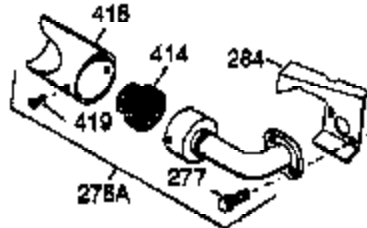

ILLUSTRATION SHOWS TYPICAL PARTS ONLY. ORDER BY PART NUMBER. PARTS NOT LISTED ARE SUPPLIED BY OEM.

VIEW 3 OF 4

Ref #	Part Number	Qty	Description
16	33454	1	Governor Lever
17	29916	1	Governor Lever Clamp
18	651028	1	Screw, Torx T-15, 8-32 x 3/8"
19A	33857	1	Extension Spring
23	33627	1	Ball Bearing
28	30322	1	Lock Nut, 8-32
30	35420A	1	Crankshaft
32	33628	1	Washer
35	29826	1	Screw, 10-32 x 3/4"
36	29918	1	Lock Washer
37	29216	1	Lock Nut, 10-32
38	29642	1	Retaining Ring
69	35262A	1	* Cylinder Cover Gasket
70	33626B	1	Cylinder Cover (Incl. 74,75,80,175 & 176)
74	31855	2	Bearing Retainer
75	33625	1	Oil Seal
86	650833	7	Screw, 1/4-20 x 1-3/16"
87	650832	1	Screw, 1/4-20 x 1-11/16"
89	32589	1	Flywheel Key
92	650880	1	Lock Washer
110A	35589	1	Ground Wire
110B	36993	1	Ground Wire
111B	611224	1	Rocker On/Off Switch
129	650727	4	Screw, 5/16-18 x 1-3/4"
130B	651055	2	Screw, 5/16-18 x 39/64"
173A	32446	2	Breather Tube Grommet
175	650778	2	Lock Washer
176	650580	2	Lock Nut, 10-24
274	35865	1	* Exhaust Gasket
277A	650902	2	Screw, 10-32 x 7/16"
277	650273	2	Screw, 5/16-18 x 17/32"
280	37077	1	Heat Shield
284A	30196	2	Screw, 5/16-18 x 3/4"
284	34390	1	Muffler Deflector
285	35985B	1	Starter Cup
290	30705	1	Fuel Line
291	29774	1	Fuel Line
292	26460	2	Fuel Line Clamp
298	650665	2	Screw, 1/4-15 x 3/4"
300	34156A	1	Fuel Tank (Incl. 292 & 301)
301	35650	1	Fuel Cap
308	35540	1	Fill Tube Clip
390	590746	1	Rewind Starter (NOTE: This engine could have been built with 590704 starter.)
420	730225A	1	SAE 30 4-Cycle Engine Oil (Quart)