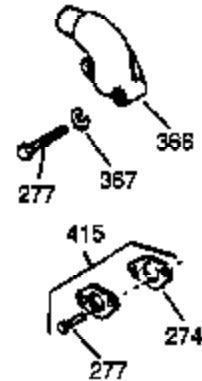

ILLUSTRATION SHOWS TYPICAL PARTS ONLY. ORDER BY PART NUMBER. PARTS NOT LISTED ARE SUPPLIED BY OEM.

VIEW 3 OF 4

Ref #	Part Number	Qty	Description
16	33454	1	Governor Lever
17	29916	1	Governor Lever Clamp
18	651028	1	Screw, Torx T-15, 8-32 x 3/8"
19A	33857	1	Extension Spring
23	33627	1	Ball Bearing
28	30322	1	Lock Nut, 8-32
30	35420A	1	Crankshaft
32	33628	1	Washer
35	29826	1	Screw, 10-32 x 3/4"
36	29918	1	Lock Washer
37	29216	1	Lock Nut, 10-32
38	29642	1	Retaining Ring
69	35262A	1	* Cylinder Cover Gasket
70	33626B	1	Cylinder Cover (Incl. 74,75,80,175 & 176)
74	31855	2	Bearing Retainer
75	33625	1	Oil Seal
86	650833	7	Screw, 1/4-20 x 1-3/16"
87	650832	1	Screw, 1/4-20 x 1-11/16"
89	32589	1	Flywheel Key
92	650880	1	Lock Washer
110A	35589	1	Ground Wire
110B	36993	1	Ground Wire
111B	611224	1	Rocker On/Off Switch
129	650727	4	Screw, 5/16-18 x 1-3/4"
130B	651055	2	Screw, 5/16-18 x 39/64"
173A	32446	2	Breather Tube Grommet
175	650778	2	Lock Washer
176	650580	2	Lock Nut, 10-24
274	35865	1	* Exhaust Gasket
277A	650902	2	Screw, 10-32 x 7/16"
277	650273	2	Screw, 5/16-18 x 17/32"
280	37077	1	Heat Shield
284A	30196	2	Screw, 5/16-18 x 3/4"
284	34390	1	Muffler Deflector
285	35985B	1	Starter Cup
290	30705	1	Fuel Line
291	29774	1	Fuel Line
292	26460	2	Fuel Line Clamp
298	650665	2	Screw, 1/4-15 x 3/4"
300	34156A	1	Fuel Tank (Incl. 292 & 301)
301	35650	1	Fuel Cap
308	35540	1	Fill Tube Clip
390	590746	1	Rewind Starter (NOTE: This engine could have been built with 590704 starter.)
420	730225A	1	SAE 30 4-Cycle Engine Oil (Quart)