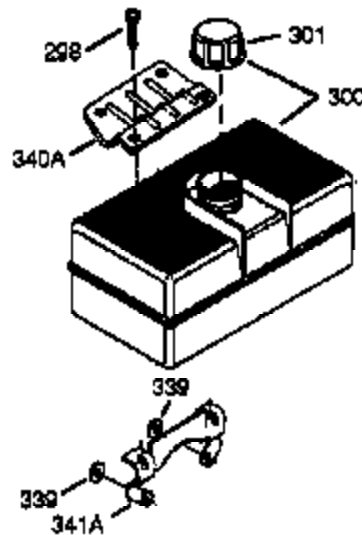

ILLUSTRATION SHOWS TYPICAL PARTS ONLY. ORDER BY PART NUMBER. PARTS NOT LISTED ARE SUPPLIED BY OEM.

VIEW 3 OF 4

Ref #	Part Number	Qty	Description
16	33454	1	Governor Lever
17	29916	1	Governor Lever Clamp
18	651028	1	Screw, Torx T-15, 8-32 x 3/8"
19A	33857	1	Extension Spring
23	33627	1	Ball Bearing
28	30322	1	Lock Nut, 8-32
30	35420A	1	Crankshaft
32	33628	1	Washer
35	29826	1	Screw, 10-32 x 3/4"
36	29918	1	Lock Washer
37	29216	1	Lock Nut, 10-32
38	29642	1	Retaining Ring
69	35262A	1	* Cylinder Cover Gasket
70	33626B	1	Cylinder Cover (Incl. 74,75,80,175 & 176)
74	31855	2	Bearing Retainer
75	33625	1	Oil Seal
86	650833	7	Screw, 1/4-20 x 1-3/16"
87	650832	1	Screw, 1/4-20 x 1-11/16"
89	32589	1	Flywheel Key
92	650880	1	Lock Washer
110A	35589	1	Ground Wire
110B	36993	1	Ground Wire
111B	611224	1	Rocker On/Off Switch
129	650727	4	Screw, 5/16-18 x 1-3/4"
130B	651055	2	Screw, 5/16-18 x 39/64"
173A	32446	2	Breather Tube Grommet
175	650778	2	Lock Washer
176	650580	2	Lock Nut, 10-24
274	35865	1	* Exhaust Gasket
277A	650902	2	Screw, 10-32 x 7/16"
277	650273	2	Screw, 5/16-18 x 17/32"
280	37077	1	Heat Shield
284A	30196	2	Screw, 5/16-18 x 3/4"
284	34390	1	Muffler Deflector
285	35985B	1	Starter Cup
290	30705	1	Fuel Line
291	29774	1	Fuel Line
292	26460	2	Fuel Line Clamp
298	650665	2	Screw, 1/4-15 x 3/4"
300	34156A	1	Fuel Tank (Incl. 292 & 301)
301	35650	1	Fuel Cap
308	35540	1	Fill Tube Clip
390	590746	1	Rewind Starter (NOTE: This engine could have been built with 590704 starter.)
420	730225A	1	SAE 30 4-Cycle Engine Oil (Quart)