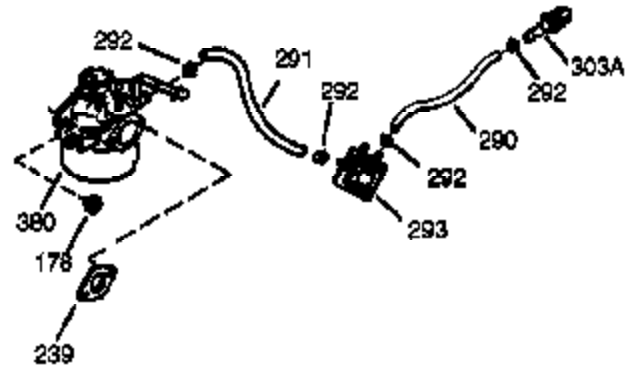

ILLUSTRATION SHOWS TYPICAL PARTS ONLY. ORDER BY PART NUMBER. PARTS NOT LISTED ARE SUPPLIED BY OEM.

VIEW 2 OF 4

Engine Parts List #2

Ref #	Part Number	Qty	Description
1	35385	1	Cylinder (Incl. 2, 20 & 72)
2	27652	2	Dowel Pin
19A	33857	1	Extension Spring
72	27642	2	Oil Drain Plug
110A	35589	1	Ground Wire
110B	36993	1	Ground Wire
111B	611224	1	Rocker On/Off Switch
129	650727	4	Screw, 5/16-18 x 1-3/4"
169	27896A	2	* Breather Gasket
170	28423	1	Breather Body
171	28424	1	Breather Element
172	28425	1	Valve Cover
173A	32446	2	Breather Tube Grommet
174	650128	1	Screw, 10-24 x 1/2"
182A	650517	2	Screw, Torx T-30, 1/4-20 x 27/32"
207	34785	1	Choke Link
239	27272A	1	* Air Cleaner Gasket
240	37104	1	Air Cleaner Body
242	33267	1	Air Cleaner Bracket
243	28820	2	Screw, 10-32 x 1/2"
245A	35881	1	Air Cleaner Filter
245	33268	1	Air Cleaner Filter
250	33269A	1	Air Cleaner Cover
251	650513	1	Wing Nut, 1/4-20
272	30196	2	Screw, 5/16-18 x 3/4"
273	34349A	1	Carburetor Flange
275	37150	1	Muffler
277A	650902	2	Screw, 10-32 x 7/16"
277	650273	2	Screw, 5/16-18 x 17/32"
280	37077	1	Heat Shield
284A	30196	2	Screw, 5/16-18 x 3/4"
290	30705	1	Fuel Line
291	29774	1	Fuel Line
292	26460	2	Fuel Line Clamp
293	35812	1	Pulse Pump (Incl. 294)
303	28566	1	Pulse Pump Fitting
308	35540	1	Fill Tube Clip
370C	35274	1	Instruction Decal
380	640108	1	Carburetor (Incl. 184)
420	730225A	1	SAE 30 4-Cycle Engine Oil (Quart)