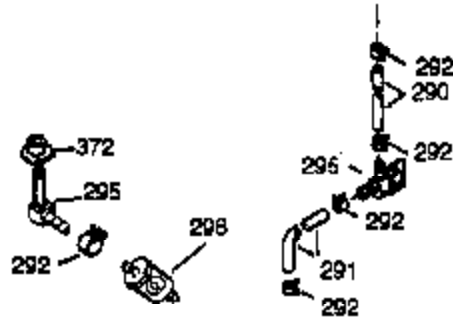

ILLUSTRATION SHOWS TYPICAL PARTS ONLY. ORDER BY PART NUMBER. PARTS NOT LISTED ARE SUPPLIED BY OEM.

VIEW 3 OF 4

Ref #	Part Number	Qty	Description
16	33454	1	Governor Lever
17	29916	1	Governor Lever Clamp
18	651028	1	Screw, Torx T-15, 8-32 x 3/8"
19A	33857	1	Extension Spring
23	33627	1	Ball Bearing
28	30322	1	Lock Nut, 8-32
30	35420A	1	Crankshaft
32	33628	1	Washer
35	29826	1	Screw, 10-32 x 3/4"
36	29918	1	Lock Washer
37	29216	1	Lock Nut, 10-32
38	29642	1	Retaining Ring
69	35262A	1	* Cylinder Cover Gasket
70	33626B	1	Cylinder Cover (Incl. 74,75,80,175 & 176)
74	31855	2	Bearing Retainer
75	33625	1	Oil Seal
86	650833	7	Screw, 1/4-20 x 1-3/16"
87	650832	1	Screw, 1/4-20 x 1-11/16"
89	32589	1	Flywheel Key
92	650880	1	Lock Washer
110A	35589	1	Ground Wire
110B	36993	1	Ground Wire
111B	611224	1	Rocker On/Off Switch
129	650727	4	Screw, 5/16-18 x 1-3/4"
130B	651055	2	Screw, 5/16-18 x 39/64"
173A	32446	2	Breather Tube Grommet
175	650778	2	Lock Washer
176	650580	2	Lock Nut, 10-24
274	35865	1	* Exhaust Gasket
277A	650902	2	Screw, 10-32 x 7/16"
277	650273	2	Screw, 5/16-18 x 17/32"
280	37077	1	Heat Shield
284A	30196	2	Screw, 5/16-18 x 3/4"
284	34390	1	Muffler Deflector
285	35985B	1	Starter Cup
290	30705	1	Fuel Line
291	29774	1	Fuel Line
292	26460	2	Fuel Line Clamp
298	650665	2	Screw, 1/4-15 x 3/4"
300	34156A	1	Fuel Tank (Incl. 292 & 301)
301	35650	1	Fuel Cap
308	35540	1	Fill Tube Clip
390	590746	1	Rewind Starter (NOTE: This engine could have been built with 590704 starter.)
420	730225A	1	SAE 30 4-Cycle Engine Oil (Quart)