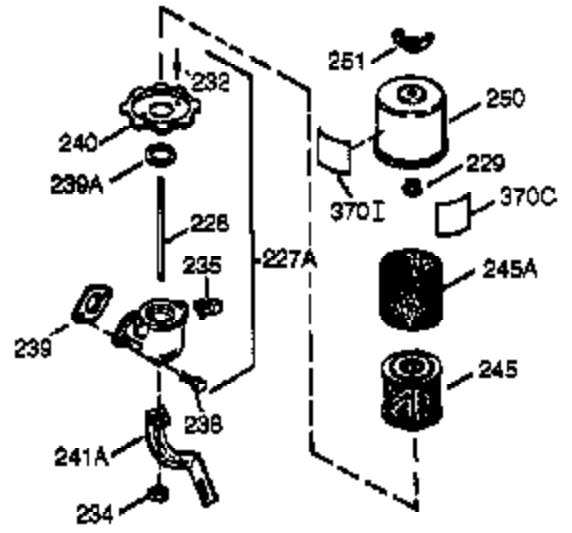

ILLUSTRATION SHOWS TYPICAL PARTS ONLY. ORDER BY PART NUMBER. PARTS NOT LISTED ARE SUPPLIED BY OEM.

VIEW 2 OF 4

Engine Parts List #2

Ref #	Part Number	Qty	Description
1	35385	1	Cylinder (Incl. 2, 20 & 72)
2	27652	2	Dowel Pin
19A	33857	1	Extension Spring
72	27642	2	Oil Drain Plug
110A	35589	1	Ground Wire
110B	36993	1	Ground Wire
111B	611224	1	Rocker On/Off Switch
129	650727	4	Screw, 5/16-18 x 1-3/4"
169	27896A	2	* Breather Gasket
170	28423	1	Breather Body
171	28424	1	Breather Element
172	28425	1	Valve Cover
173A	32446	2	Breather Tube Grommet
174	650128	1	Screw, 10-24 x 1/2"
182A	650517	2	Screw, Torx T-30, 1/4-20 x 27/32"
207	34785	1	Choke Link
239	27272A	1	* Air Cleaner Gasket
240	37104	1	Air Cleaner Body
242	33267	1	Air Cleaner Bracket
243	28820	2	Screw, 10-32 x 1/2"
245A	35881	1	Air Cleaner Filter
245	33268	1	Air Cleaner Filter
250	33269A	1	Air Cleaner Cover
251	650513	1	Wing Nut, 1/4-20
272	30196	2	Screw, 5/16-18 x 3/4"
273	34349A	1	Carburetor Flange
275	37150	1	Muffler
277A	650902	2	Screw, 10-32 x 7/16"
277	650273	2	Screw, 5/16-18 x 17/32"
280	37077	1	Heat Shield
284A	30196	2	Screw, 5/16-18 x 3/4"
290	30705	1	Fuel Line
291	29774	1	Fuel Line
292	26460	2	Fuel Line Clamp
293	35812	1	Pulse Pump (Incl. 294)
303	28566	1	Pulse Pump Fitting
308	35540	1	Fill Tube Clip
370C	35274	1	Instruction Decal
380	640108	1	Carburetor (Incl. 184)
420	730225A	1	SAE 30 4-Cycle Engine Oil (Quart)