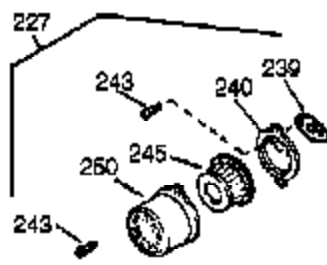

Ref #	Part Number	Qty	Description
72	27642	2	Oil Drain Plug
84	29193	1	Retaining Ring
92	650880	1	Lock Washer
227	35044	1	Air Cleaner Elbow (Incl. 228,229,234, 239&242)
228	650851	1	Stud, 1/4-20 x 8.1
229	650852	1	Nut, 1/4-20
232	0	1	Pop Rivet (1/8" Dia.)(Purchase Locally)
235	30675	1	Air Cleaner Elbow Fitting
238	650163	2	Screw, 10-32 x 7/8"
239	27272A	1	* Air Cleaner Gasket
239A	34698A	1	* Air Cleaner Gasket
241A	37279	1	Air Cleaner Collar
245A	34703	1	Air Cleaner Filter
245	34700B	1	Air Cleaner Filter
250	34702	1	Air Cleaner Cover
251	650886	1	Wing Nut, 1/4-20
260	34833B	1	Blower Housing
285	35985B	1	Starter Cup
290	29774	1	Fuel Line
291	30962	1	Fuel Line
292	26460	4	Fuel Line Clamp
292	26460	2	Fuel Line Clamp
293	35807	1	Pulse Pump
294	35791	1	Pulse Pump Repair Kit
303	32958	1	Fuel Fitting
370E	37089	1	Air Cleaner Decal
380	640277	1	Carburetor (Incl. 184 & 212A)
390	590746	1	Rewind Starter (NOTE: This engine could have been built with 590704 starter.)
900	0	1	Replacement Engine, 756335A Order From 71-999
900	0	1	Replacement Short Block, 756316B Order From 71-999