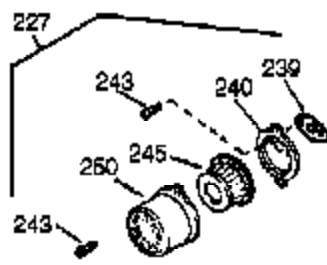

Ref #	Part Number	Qty	Description
19A	33857	1	Extension Spring
72	27642	2	Oil Drain Plug
84	29193	1	Retaining Ring
92	650880	1	Lock Washer
110B	36993	1	Ground Wire
111B	611224	1	Rocker On/Off Switch
239	27272A	1	* Air Cleaner Gasket
240	37104	1	Air Cleaner Body
243	28820	2	Screw, 10-32 x 1/2"
245	33268	1	Air Cleaner Filter
245A	35881	1	Air Cleaner Filter
250	33269A	1	Air Cleaner Cover
251	37444	1	Wing Nut, 1/4-20
260	36989A	1	Blower Housing
272	30196	2	Screw, 5/16-18 x 3/4"
273	34349A	1	Carburetor Flange
274	35865	1	* Exhaust Gasket
275	37150	1	Muffler
277	650273	2	Screw, 5/16-18 x 17/32"
279B	26073	1	Washer
285	35985B	1	Starter Cup
290	30705	1	Fuel Line
291	29774	1	Fuel Line
292	26460	2	Fuel Line Clamp
293	35812	1	Pulse Pump (Incl. 294)
294	35791	1	Pulse Pump Repair Kit
303	28566	1	Pulse Pump Fitting
370C	35274	1	Instruction Decal
380	640108	1	Carburetor (Incl. 184)
390	590746	1	Rewind Starter (NOTE: This engine could have been built with 590704 starter.)