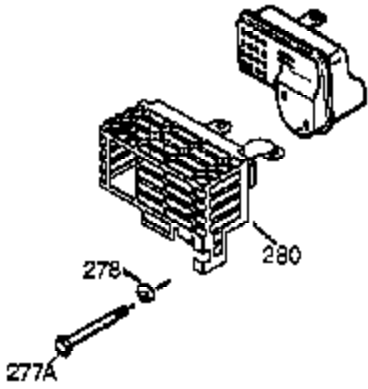

OPTIONAL
STARTER MUFF KIT