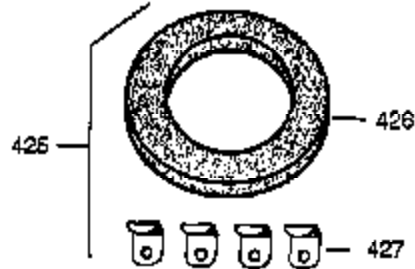

OPTIONAL
STARTER MUFF KIT