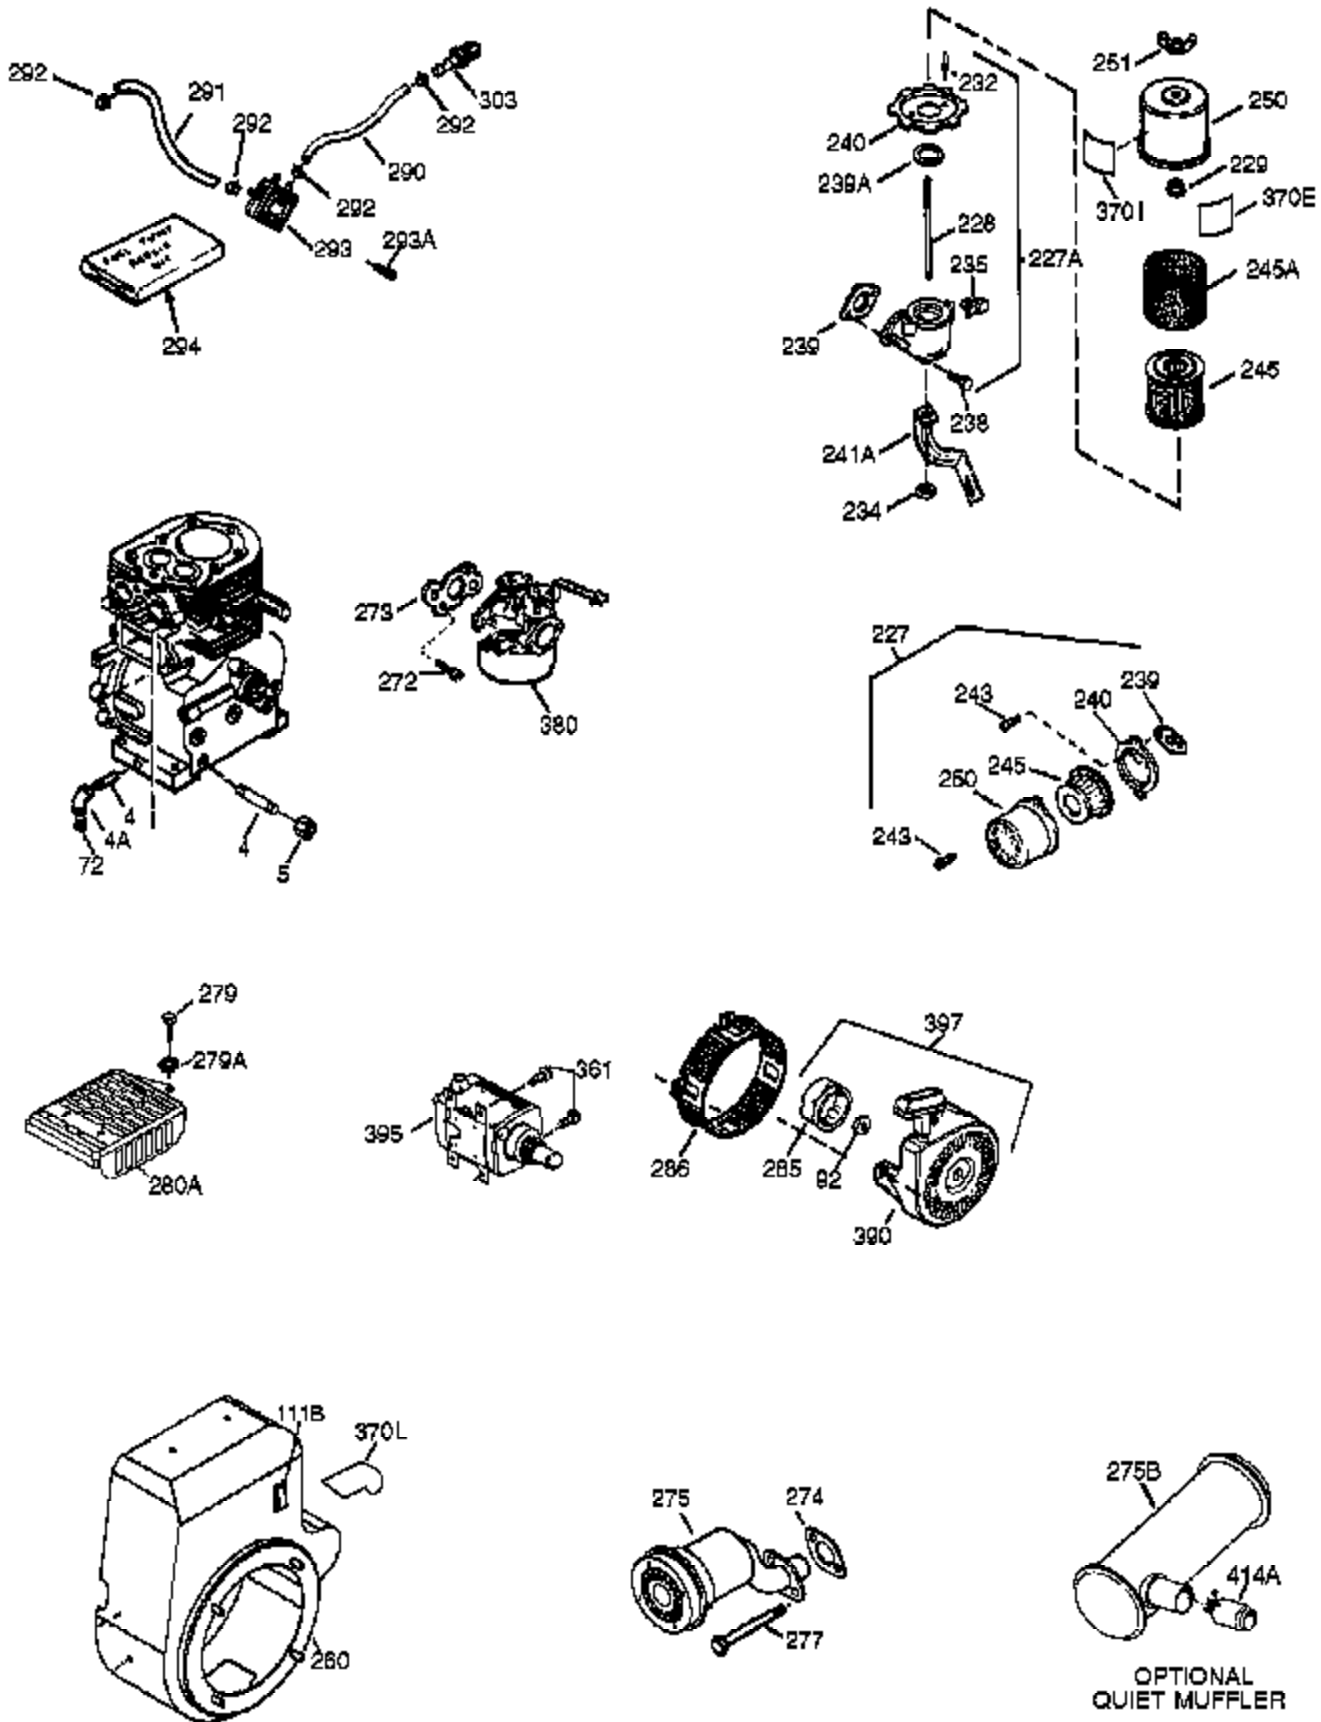

Ref #	Part Number	Qty	Description
72	27642	2	Oil Drain Plug
84	29193	1	Retaining Ring
92	650880	1	Lock Washer
239	27272A	1	* Air Cleaner Gasket
240	37104	1	Air Cleaner Bracker
243	28820	2	Screw, 10-32 x 1/2"
245A	35881	1	Air Cleaner Filter
245	33268	1	Air Cleaner Filter
250	33269A	1	Air Cleaner Cover
251	650513	1	Wing Nut, 1/4-20
260	33375D	1	Blower Housing
275	34185B	1	Muffler
277	650729	1	Screw, 5/16-18 x 3-3/16"
285	35985B	1	Starter Cup
290	30705	1	Fuel Line
291	29774	1	Fuel Line
292	26460	4	Fuel Line Clamp
370E	37089	1	Air Cleaner Decal
380	640112	1	Carburetor (Incl. 184)
390	590746	1	Rewind Starter (NOTE: This engine could have been built with 590704 starter.)