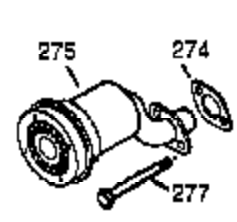

Ref #	Part Number	Qty	Description
4A	32214	1	Oil Drain Elbow 45 Degrees
4	30968	1	Oil Drain Extension
72	27642	2	Oil Drain Plug
84	29193	1	Retaining Ring
92	650880	1	Lock Washer
227A	35044	1	Air Cleaner Elbow Ass'y. (Incl. 228,2 32,239A & 242)
228	650851	1	Stud, 1/4-20 x 8.1
232	0	2	Pop Rivet (Purchase Locally)
234	650852	1	Nut, 1/4-20
235	30675	1	Air Cleaner Elbow Fitting
238	650163	2	Screw, 10-32 x 7/8"
239	27272A	1	* Air Cleaner Gasket
239A	34698A	1	* Air Cleaner Gasket
241A	37279	1	Air Cleaner Collar
245	34700B	1	Air Cleaner Filter
245A	34703	1	Air Cleaner Filter
250	34702	1	Air Cleaner Cover
251	650886	1	Wing Nut, 1/4-20
260	34833B	1	Blower Housing
275	34185B	1	Muffler
277	650729	1	Screw, 5/16-18 x 3-3/16"
285	35985B	1	Starter Cup
290	30705	1	Fuel Line
292	26460	2	Fuel Line Clamp
370E	37089	1	Air Cleaner Decal
380	640268	1	Carburetor (Incl. 184 & 212A)
390	590746	1	Rewind Starter (NOTE: This engine could have been built with 590704 starter.)