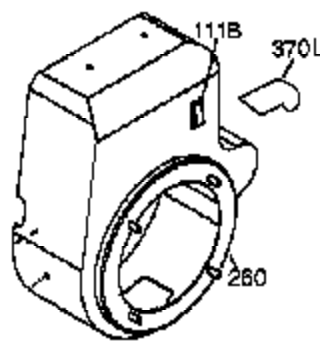

Ref #	Part Number	Qty	Description
4A	32214	1	Oil Drain Elbow 45 Degrees
4	30968	1	Oil Drain Extension
72	27642	2	Oil Drain Plug
84	29193	1	Retaining Ring
92	650880	1	Lock Washer
227A	35044	1	Air Cleaner Elbow Ass'y. (Incl. 228,2 32,239A & 242)
228	650851	1	Stud, 1/4-20 x 8.1
232	0	2	Pop Rivet (Purchase Locally)
234	650852	1	Nut, 1/4-20
235	30675	1	Air Cleaner Elbow Fitting
238	650163	2	Screw, 10-32 x 7/8"
239	27272A	1	* Air Cleaner Gasket
239A	34698A	1	* Air Cleaner Gasket
241A	37279	1	Air Cleaner Collar
245	34700B	1	Air Cleaner Filter
245A	34703	1	Air Cleaner Filter
250	34702	1	Air Cleaner Cover
251	650886	1	Wing Nut, 1/4-20
260	34833B	1	Blower Housing
275	34185B	1	Muffler
277	650729	1	Screw, 5/16-18 x 3-3/16"
285	35985B	1	Starter Cup
290	30705	1	Fuel Line
292	26460	2	Fuel Line Clamp
370E	37089	1	Air Cleaner Decal
380	640268	1	Carburetor (Incl. 184 & 212A)
390	590746	1	Rewind Starter (NOTE: This engine could have been built with 590704 starter.)