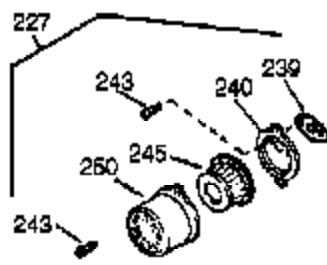

Ref #	Part Number	Qty	Description
4A	32214	1	Oil Drain Elbow 45 Degrees
4	30968	1	Oil Drain Extension
72	27642	2	Oil Drain Plug
84	29193	1	Retaining Ring
92	650880	1	Lock Washer
227A	35044	1	Air Cleaner Elbow Ass'y. (Incl. 228,2 32,239A & 242)
228	650851	1	Stud, 1/4-20 x 8.1
232	0	2	Pop Rivet (Purchase Locally)
234	650852	1	Nut, 1/4-20
235	30675	1	Air Cleaner Elbow Fitting
238	650163	2	Screw, 10-32 x 7/8"
239	27272A	1	* Air Cleaner Gasket
239A	34698A	1	* Air Cleaner Gasket
241A	37279	1	Air Cleaner Collar
245	34700B	1	Air Cleaner Filter
245A	34703	1	Air Cleaner Filter
250	34702	1	Air Cleaner Cover
251	650886	1	Wing Nut, 1/4-20
260	34833B	1	Blower Housing
275	34185B	1	Muffler
277	650729	1	Screw, 5/16-18 x 3-3/16"
285	35985B	1	Starter Cup
290	30705	1	Fuel Line
292	26460	2	Fuel Line Clamp
370E	37089	1	Air Cleaner Decal
380	640268	1	Carburetor (Incl. 184 & 212A)
390	590746	1	Rewind Starter (NOTE: This engine could have been built with 590704 starter.)