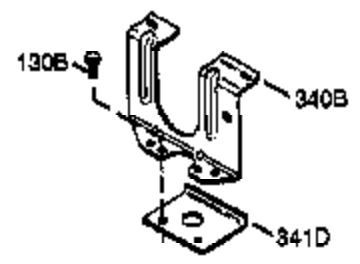

ILLUSTRATION SHOWS TYPICAL PARTS ONLY. ORDER BY PART NUMBER. PARTS NOT LISTED ARE SUPPLIED BY OEM.

VIEW 3 OF 4

Ref #	Part Number	Qty	Description
16	37255A	1	Governor Lever (Incl. 212A)
17	29916	1	Governor Lever Clamp
18	651028	1	Screw, Torx T-15, 8-32 x 3/8"
28	30322	1	Lock Nut, 8-32
30	35372A	1	Crankshaft
35	29826	1	Screw, 10-32 x 3/4"
36	29918	1	Lock Washer
37	29216	1	Lock Nut, 10-32
38	29642	1	Retaining Ring
69	35262A	1	* Cylinder Cover Gasket
70	35376	1	Cylinder Cover (Incl. 71, 75 & 80)
75	35319	1	Oil Seal
86	650833	7	Screw, 1/4-20 x 1-3/16"
87	650832	1	Screw, 1/4-20 x 1-11/16"
89	32589	1	Flywheel Key
92	650880	1	Lock Washer
130B	650273	2	Screw, 5/16-18 x 17/32"
173A	32446	1	Breather Tube Grommet
264A	650802	1	Screw, 1/4-20 x 5/8"
277	650729	1	Screw, 5/16-18 x 3-3/16"
277A	651036	1	Screw, 5/16-18 x 3-31/32"
278	36908	1	Spacer
280	36799A	1	Heat Shield
285	35985B	1	Starter Cup
290	30705	1	Fuel Line
292	26460	2	Fuel Line Clamp
298	650665	2	Screw, 1/4-15 x 3/4"
300	34156A	1	Fuel Tank (Incl. 292 & 301)
301	36246	1	Fuel Cap
308	35540	1	Fill Tube Clip
390	590746	1	Rewind Starter
416	34479A	1	Spark Arrestor Kit (Optional)
420	730225	1	SAE 30 4-Cycle Engine Oil (Quart)