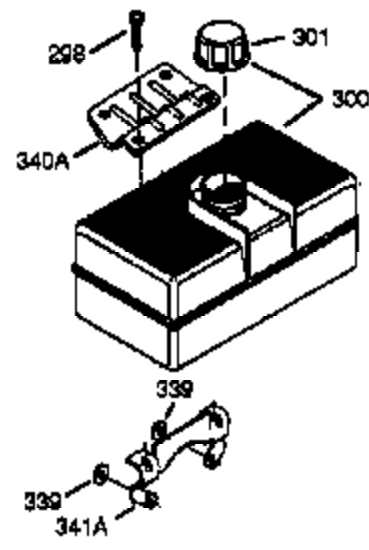

ILLUSTRATION SHOWS TYPICAL PARTS ONLY. ORDER BY PART NUMBER. PARTS NOT LISTED ARE SUPPLIED BY OEM.

VIEW 3 OF 4

Ref #	Part Number	Qty	Description
16	37255A	1	Governor Lever (Incl. 212A)
17	29916	1	Governor Lever Clamp
18	651028	1	Screw, Torx T-15, 8-32 x 3/8"
28	30322	1	Lock Nut, 8-32
30	35372A	1	Crankshaft
35	29826	1	Screw, 10-32 x 3/4"
36	29918	1	Lock Washer
37	29216	1	Lock Nut, 10-32
38	29642	1	Retaining Ring
69	35262A	1	* Cylinder Cover Gasket
70	35376	1	Cylinder Cover (Incl. 71, 75 & 80)
75	35319	1	Oil Seal
86	650833	7	Screw, 1/4-20 x 1-3/16"
87	650832	1	Screw, 1/4-20 x 1-11/16"
89	32589	1	Flywheel Key
92	650880	1	Lock Washer
130B	650273	2	Screw, 5/16-18 x 17/32"
173A	32446	1	Breather Tube Grommet
264A	650802	1	Screw, 1/4-20 x 5/8"
277	650729	1	Screw, 5/16-18 x 3-3/16"
277A	651036	1	Screw, 5/16-18 x 3-31/32"
278	36908	1	Spacer
280	36799A	1	Heat Shield
285	35985B	1	Starter Cup
290	30705	1	Fuel Line
292	26460	2	Fuel Line Clamp
298	650665	2	Screw, 1/4-15 x 3/4"
300	34156A	1	Fuel Tank (Incl. 292 & 301)
301	36246	1	Fuel Cap
308	35540	1	Fill Tube Clip
390	590746	1	Rewind Starter
416	34479A	1	Spark Arrestor Kit (Optional)
420	730225	1	SAE 30 4-Cycle Engine Oil (Quart)