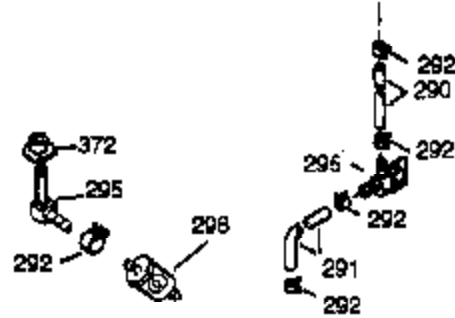

ILLUSTRATION SHOWS TYPICAL PARTS ONLY. ORDER BY PART NUMBER. PARTS NOT LISTED ARE SUPPLIED BY OEM.

VIEW 3 OF 4

Ref #	Part Number	Qty	Description
16	37255A	1	Governor Lever (Incl. 212A)
17	29916	1	Governor Lever Clamp
18	651028	1	Screw, Torx T-15, 8-32 x 3/8"
28	30322	1	Lock Nut, 8-32
30	35372A	1	Crankshaft
35	29826	1	Screw, 10-32 x 3/4"
36	29918	1	Lock Washer
37	29216	1	Lock Nut, 10-32
38	29642	1	Retaining Ring
69	35262A	1	* Cylinder Cover Gasket
70	35376	1	Cylinder Cover (Incl. 71, 75 & 80)
75	35319	1	Oil Seal
86	650833	7	Screw, 1/4-20 x 1-3/16"
87	650832	1	Screw, 1/4-20 x 1-11/16"
89	32589	1	Flywheel Key
92	650880	1	Lock Washer
130B	650273	2	Screw, 5/16-18 x 17/32"
173A	32446	1	Breather Tube Grommet
264A	650802	1	Screw, 1/4-20 x 5/8"
277	650729	1	Screw, 5/16-18 x 3-3/16"
277A	651036	1	Screw, 5/16-18 x 3-31/32"
278	36908	1	Spacer
280	36799A	1	Heat Shield
285	35985B	1	Starter Cup
290	30705	1	Fuel Line
292	26460	2	Fuel Line Clamp
298	650665	2	Screw, 1/4-15 x 3/4"
300	34156A	1	Fuel Tank (Incl. 292 & 301)
301	36246	1	Fuel Cap
308	35540	1	Fill Tube Clip
390	590746	1	Rewind Starter
416	34479A	1	Spark Arrestor Kit (Optional)
420	730225	1	SAE 30 4-Cycle Engine Oil (Quart)