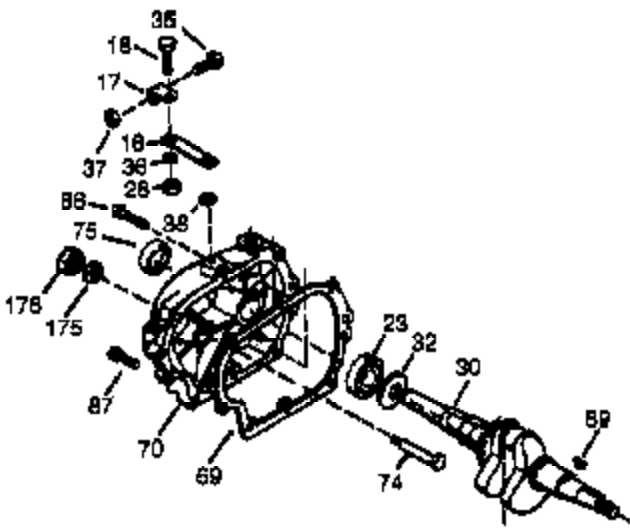

ILLUSTRATION SHOWS TYPICAL PARTS ONLY. ORDER BY PART NUMBER. PARTS NOT LISTED ARE SUPPLIED BY OEM.

VIEW 3 OF 4

Ref #	Part Number	Qty	Description
16	37255A	1	Governor Lever (Incl. 212A)
17	29916	1	Governor Lever Clamp
18	651028	1	Screw, Torx T-15, 8-32 x 3/8"
28	30322	1	Lock Nut, 8-32
30	35372A	1	Crankshaft
35	29826	1	Screw, 10-32 x 3/4"
36	29918	1	Lock Washer
37	29216	1	Lock Nut, 10-32
38	29642	1	Retaining Ring
69	35262A	1	* Cylinder Cover Gasket
70	35376	1	Cylinder Cover (Incl. 71, 75 & 80)
75	35319	1	Oil Seal
86	650833	7	Screw, 1/4-20 x 1-3/16"
87	650832	1	Screw, 1/4-20 x 1-11/16"
89	32589	1	Flywheel Key
92	650880	1	Lock Washer
130B	650273	2	Screw, 5/16-18 x 17/32"
173A	32446	1	Breather Tube Grommet
264A	650802	1	Screw, 1/4-20 x 5/8"
277	650729	1	Screw, 5/16-18 x 3-3/16"
277A	651036	1	Screw, 5/16-18 x 3-31/32"
278	36908	1	Spacer
280	36799A	1	Heat Shield
285	35985B	1	Starter Cup
290	30705	1	Fuel Line
292	26460	2	Fuel Line Clamp
298	650665	2	Screw, 1/4-15 x 3/4"
300	34156A	1	Fuel Tank (Incl. 292 & 301)
301	36246	1	Fuel Cap
308	35540	1	Fill Tube Clip
390	590746	1	Rewind Starter
416	34479A	1	Spark Arrestor Kit (Optional)
420	730225	1	SAE 30 4-Cycle Engine Oil (Quart)