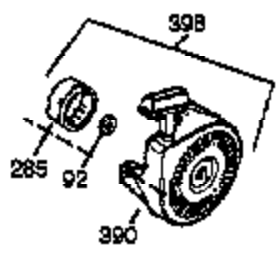

ILLUSTRATION SHOWS TYPICAL PARTS ONLY. ORDER BY PART NUMBER. PARTS NOT LISTED ARE SUPPLIED BY OEM.

VIEW 3 OF 4

Ref #	Part Number	Qty	Description
16	37255A	1	Governor Lever (Incl. 212A)
17	29916	1	Governor Lever Clamp
18	651028	1	Screw, Torx T-15, 8-32 x 3/8"
28	30322	1	Lock Nut, 8-32
30	35372A	1	Crankshaft
35	29826	1	Screw, 10-32 x 3/4"
36	29918	1	Lock Washer
37	29216	1	Lock Nut, 10-32
38	29642	1	Retaining Ring
69	35262A	1	* Cylinder Cover Gasket
70	35376	1	Cylinder Cover (Incl. 71, 75 & 80)
75	35319	1	Oil Seal
86	650833	7	Screw, 1/4-20 x 1-3/16"
87	650832	1	Screw, 1/4-20 x 1-11/16"
89	32589	1	Flywheel Key
92	650880	1	Lock Washer
130B	650273	2	Screw, 5/16-18 x 17/32"
173A	32446	1	Breather Tube Grommet
264A	650802	1	Screw, 1/4-20 x 5/8"
277	650729	1	Screw, 5/16-18 x 3-3/16"
277A	651036	1	Screw, 5/16-18 x 3-31/32"
278	36908	1	Spacer
280	36799A	1	Heat Shield
285	35985B	1	Starter Cup
290	30705	1	Fuel Line
292	26460	2	Fuel Line Clamp
298	650665	2	Screw, 1/4-15 x 3/4"
300	34156A	1	Fuel Tank (Incl. 292 & 301)
301	36246	1	Fuel Cap
308	35540	1	Fill Tube Clip
390	590746	1	Rewind Starter
416	34479A	1	Spark Arrestor Kit (Optional)
420	730225	1	SAE 30 4-Cycle Engine Oil (Quart)