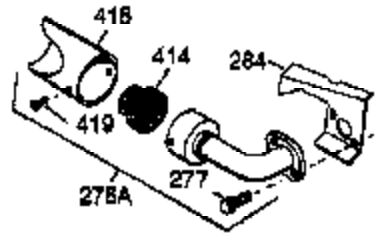

ILLUSTRATION SHOWS TYPICAL PARTS ONLY. ORDER BY PART NUMBER. PARTS NOT LISTED ARE SUPPLIED BY OEM.

VIEW 3 OF 4

Ref #	Part Number	Qty	Description
16	37255A	1	Governor Lever (Incl. 212A)
17	29916	1	Governor Lever Clamp
18	651028	1	Screw, Torx T-15, 8-32 x 3/8"
28	30322	1	Lock Nut, 8-32
30	35372A	1	Crankshaft
35	29826	1	Screw, 10-32 x 3/4"
36	29918	1	Lock Washer
37	29216	1	Lock Nut, 10-32
38	29642	1	Retaining Ring
69	35262A	1	* Cylinder Cover Gasket
70	35376	1	Cylinder Cover (Incl. 71, 75 & 80)
75	35319	1	Oil Seal
86	650833	7	Screw, 1/4-20 x 1-3/16"
87	650832	1	Screw, 1/4-20 x 1-11/16"
89	32589	1	Flywheel Key
92	650880	1	Lock Washer
130B	650273	2	Screw, 5/16-18 x 17/32"
173A	32446	1	Breather Tube Grommet
264A	650802	1	Screw, 1/4-20 x 5/8"
277	650729	1	Screw, 5/16-18 x 3-3/16"
277A	651036	1	Screw, 5/16-18 x 3-31/32"
278	36908	1	Spacer
280	36799A	1	Heat Shield
285	35985B	1	Starter Cup
290	30705	1	Fuel Line
292	26460	2	Fuel Line Clamp
298	650665	2	Screw, 1/4-15 x 3/4"
300	34156A	1	Fuel Tank (Incl. 292 & 301)
301	36246	1	Fuel Cap
308	35540	1	Fill Tube Clip
390	590746	1	Rewind Starter
416	34479A	1	Spark Arrestor Kit (Optional)
420	730225	1	SAE 30 4-Cycle Engine Oil (Quart)