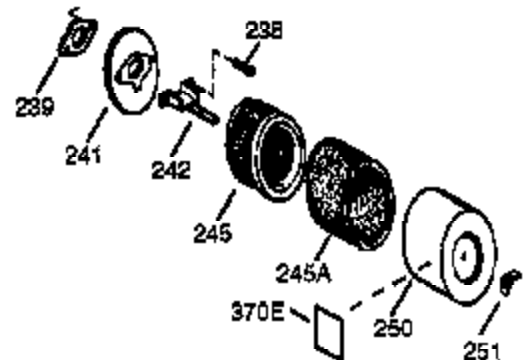

Ref #	Part Number	Qty	Description
342	30063	1	Screw, Torx T-30, 1/4-20 x 1/2"
380	640125	1	Carburetor (Incl. 184)
390	590746	1	Rewind Starter
400	36450B	1	* Gasket Set (Incl. items marked PK i n notes) Incl. part #'s 27272A (1), 27896A (2), 27915A (1), 29673 (1), 33263 (1), 33629 (1), 34698A (1), 35262A (1), 36448 (1)
420	730225	1	SAE 30 4-Cycle Engine Oil (Quart)

ILLUSTRATION SHOWS TYPICAL PARTS ONLY. ORDER BY PART NUMBER. PARTS NOT LISTED ARE SUPPLIED BY OEM.

VIEW 2 OF 4