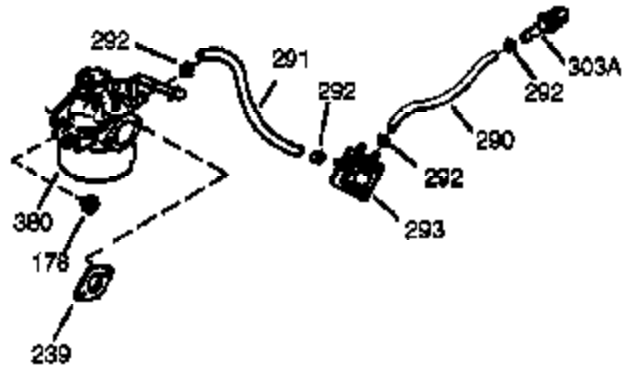

Ref #	Part Number	Qty	Description
342	30063	1	Screw, Torx T-30, 1/4-20 x 1/2"
380	640125	1	Carburetor (Incl. 184)
390	590746	1	Rewind Starter
400	36450B	1	* Gasket Set (Incl. items marked PK i n notes) Incl. part #'s 27272A (1), 27896A (2), 27915A (1), 29673 (1), 33263 (1), 33629 (1), 34698A (1), 35262A (1), 36448 (1)
420	730225	1	SAE 30 4-Cycle Engine Oil (Quart)

ILLUSTRATION SHOWS TYPICAL PARTS ONLY. ORDER BY PART NUMBER. PARTS NOT LISTED ARE SUPPLIED BY OEM.

VIEW 2 OF 4