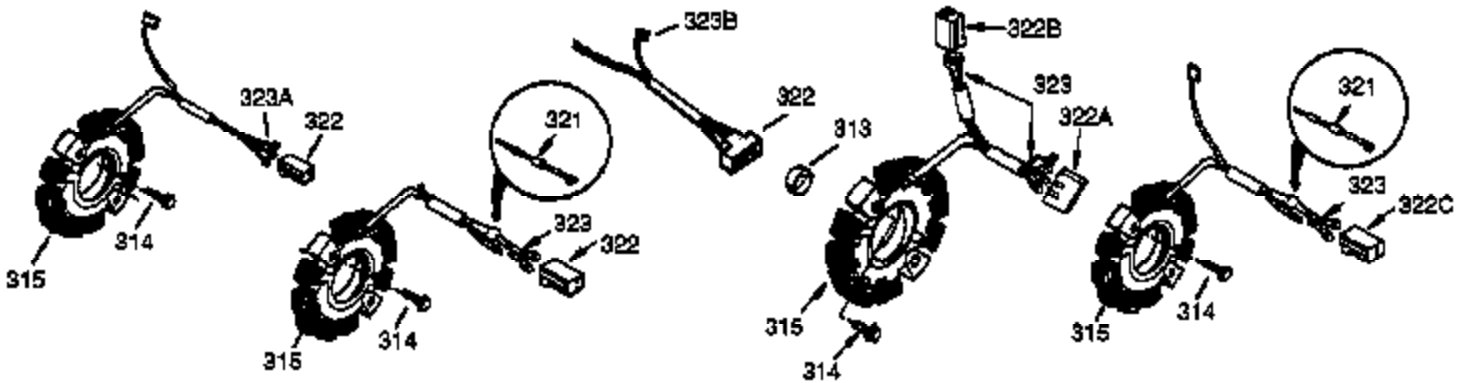

ILLUSTRATION SHOWS TYPICAL PARTS ONLY. ORDER BY PART NUMBER. PARTS NOT LISTED ARE SUPPLIED BY OEM.

VIEW 4 OF 4

OPTIONAL DEBRIS SCREEN KIT