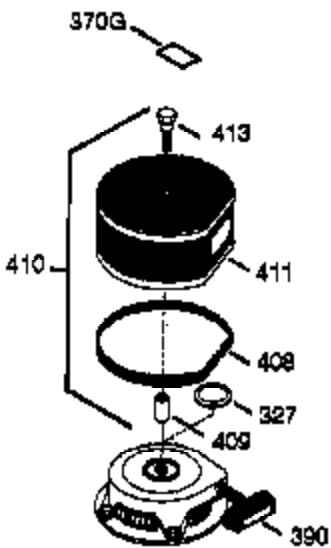

ILLUSTRATION SHOWS TYPICAL PARTS ONLY. ORDER BY PART NUMBER. PARTS NOT LISTED ARE SUPPLIED BY OEM.

VIEW 4 OF 4

OPTIONAL DEBRIS SCREEN KIT