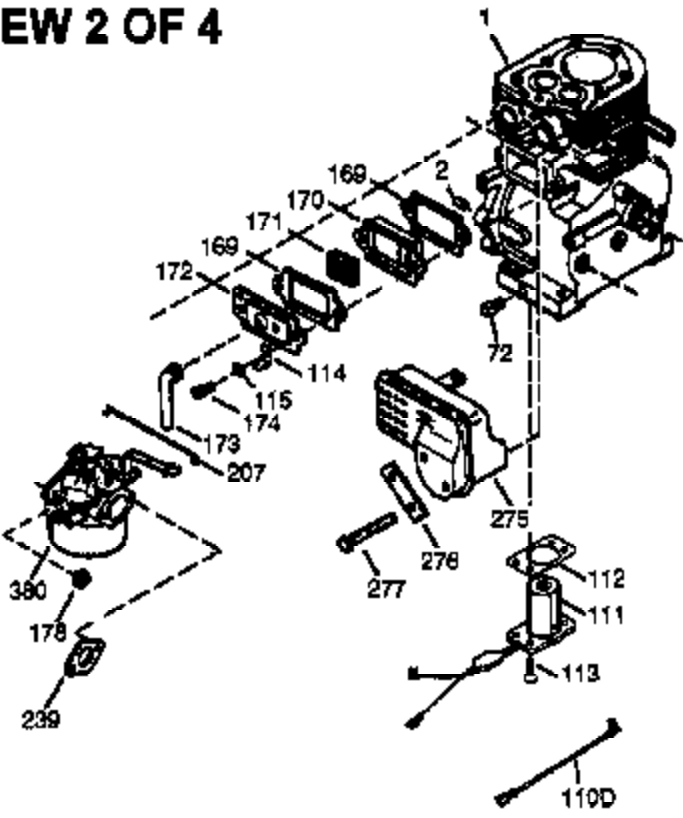

Ref #	Part Number	Qty	Description
342	30063	1	Screw, Torx T-30, 1/4-20 x 1/2"
380	640125	1	Carburetor (Incl. 184)
390	590746	1	Rewind Starter
400	36450B	1	* Gasket Set (Incl. items marked PK i n notes) Incl. part #'s 27272A (1), 27896A (2), 27915A (1), 29673 (1), 33263 (1), 33629 (1), 34698A (1), 35262A (1), 36448 (1)
420	730225	1	SAE 30 4-Cycle Engine Oil (Quart)

ILLUSTRATION SHOWS TYPICAL PARTS ONLY. ORDER BY PART NUMBER. PARTS NOT LISTED ARE SUPPLIED BY OEM.

VIEW 2 OF 4