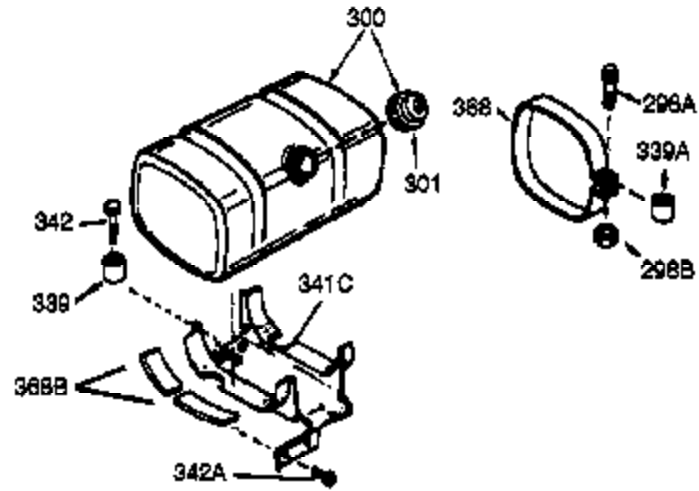

ILLUSTRATION SHOWS TYPICAL PARTS ONLY. ORDER BY PART NUMBER. PARTS NOT LISTED ARE SUPPLIED BY OEM.

VIEW 4 OF 4

OPTIONAL DEBRIS SCREEN KIT