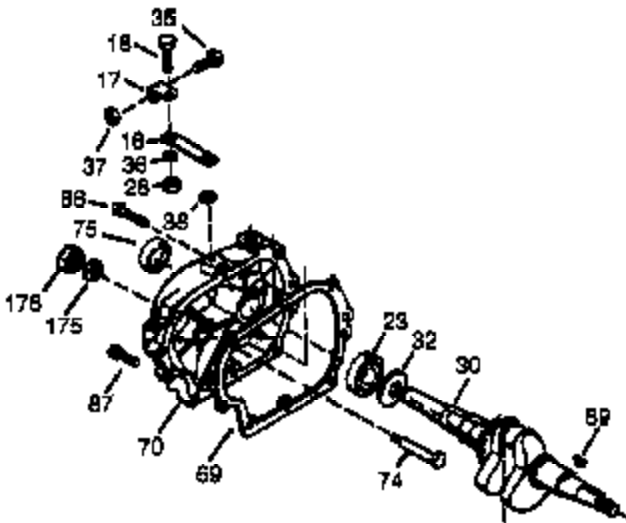

Ref #	Part Number	Qty	Description
342	30063	1	Screw, Torx T-30, 1/4-20 x 1/2"
380	640125	1	Carburetor (Incl. 184)
390	590746	1	Rewind Starter
400	36450B	1	* Gasket Set (Incl. items marked PK i n notes) Incl. part #'s 27272A (1), 27896A (2), 27915A (1), 29673 (1), 33263 (1), 33629 (1), 34698A (1), 35262A (1), 36448 (1)
420	730225	1	SAE 30 4-Cycle Engine Oil (Quart)

ILLUSTRATION SHOWS TYPICAL PARTS ONLY. ORDER BY PART NUMBER. PARTS NOT LISTED ARE SUPPLIED BY OEM.

**VIEW 3 OF 4**

Ref #	Part Number	Qty	Description
16	33454	1	Governor Lever
17	29916	1	Governor Lever Clamp
18	651028	1	Screw, Torx T-15, 8-32 x 3/8"
28	30322	1	Lock Nut, 8-32
30	35372A	1	Crankshaft
35	29826	1	Screw, 10-32 x 3/4"
36	29918	1	Lock Washer
37	29216	1	Lock Nut, 10-32
38	29642	1	Retaining Ring
69	35262A	1	* Cylinder Cover Gasket
70	35376	1	Cylinder Cover (Incl. 71, 75 & 80)
75	35319	1	Oil Seal
86	650833	7	Screw, 1/4-20 x 1-3/16"
87	650832	1	Screw, 1/4-20 x 1-11/16"
89	32589	1	Flywheel Key
92	650880	1	Lock Washer
130B	650781	2	Screw, 5/16-18 x 11/16"
173A	32446	1	Breather Tube Grommet
264A	650802	1	Screw, 1/4-20 x 5/8"
277	650729	1	Screw, 5/16-18 x 3-3/16"
277A	651036	1	Screw, 5/16-18 x 3-31/32"
278	36908	1	Spacer
280	36799A	1	Heat Shield
285	35985B	1	Starter Cup
290	30705	1	Fuel Line
292	26460	2	Fuel Line Clamp
298	650665	2	Screw, 1/4-15 x 3/4"
300	34156A	1	Fuel Tank (Incl. 292 & 301)
301	36246	1	Fuel Cap
308	35540	1	Fill Tube Clip
390	590746	1	Rewind Starter
416	34479A	1	Spark Arrestor Kit (Optional)
420	730225	1	SAE 30 4-Cycle Engine Oil (Quart)