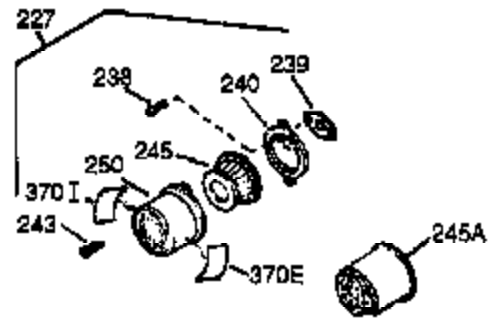

Ref #	Part Number	Qty	Description
342	30063	1	Screw, Torx T-30, 1/4-20 x 1/2"
380	640125	1	Carburetor (Incl. 184)
390	590746	1	Rewind Starter
400	36450B	1	* Gasket Set (Incl. items marked PK i n notes) Incl. part #'s 27272A (1), 27896A (2), 27915A (1), 29673 (1), 33263 (1), 33629 (1), 34698A (1), 35262A (1), 36448 (1)
420	730225	1	SAE 30 4-Cycle Engine Oil (Quart)

ILLUSTRATION SHOWS TYPICAL PARTS ONLY. ORDER BY PART NUMBER. PARTS NOT LISTED ARE SUPPLIED BY OEM.

VIEW 2 OF 4