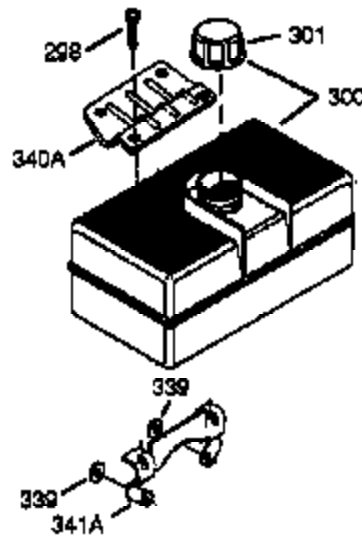

ILLUSTRATION SHOWS TYPICAL PARTS ONLY. ORDER BY PART NUMBER. PARTS NOT LISTED ARE SUPPLIED BY OEM.

**VIEW 3 OF 4**

Ref #	Part Number	Qty	Description
16	33454	1	Governor Lever
17	29916	1	Governor Lever Clamp
18	651028	1	Screw, Torx T-15, 8-32 x 3/8"
28	30322	1	Lock Nut, 8-32
30	35372A	1	Crankshaft
35	29826	1	Screw, 10-32 x 3/4"
36	29918	1	Lock Washer
37	29216	1	Lock Nut, 10-32
38	29642	1	Retaining Ring
69	35262A	1	* Cylinder Cover Gasket
70	35376	1	Cylinder Cover (Incl. 71, 75 & 80)
75	35319	1	Oil Seal
86	650833	7	Screw, 1/4-20 x 1-3/16"
87	650832	1	Screw, 1/4-20 x 1-11/16"
89	32589	1	Flywheel Key
92	650880	1	Lock Washer
130B	650781	2	Screw, 5/16-18 x 11/16"
173A	32446	1	Breather Tube Grommet
264A	650802	1	Screw, 1/4-20 x 5/8"
277	650729	1	Screw, 5/16-18 x 3-3/16"
277A	651036	1	Screw, 5/16-18 x 3-31/32"
278	36908	1	Spacer
280	36799A	1	Heat Shield
285	35985B	1	Starter Cup
290	30705	1	Fuel Line
292	26460	2	Fuel Line Clamp
298	650665	2	Screw, 1/4-15 x 3/4"
300	34156A	1	Fuel Tank (Incl. 292 & 301)
301	36246	1	Fuel Cap
308	35540	1	Fill Tube Clip
390	590746	1	Rewind Starter
416	34479A	1	Spark Arrestor Kit (Optional)
420	730225	1	SAE 30 4-Cycle Engine Oil (Quart)