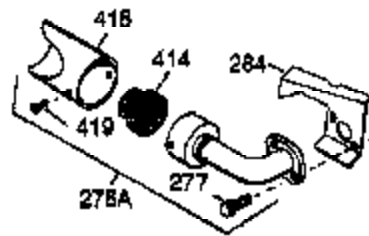

ILLUSTRATION SHOWS TYPICAL PARTS ONLY. ORDER BY PART NUMBER. PARTS NOT LISTED ARE SUPPLIED BY OEM.

VIEW 3 OF 4

Ref #	Part Number	Qty	Description
16	33454	1	Governor Lever
17	29916	1	Governor Lever Clamp
18	651028	1	Screw, Torx T-15, 8-32 x 3/8"
28	30322	1	Lock Nut, 8-32
30	35372A	1	Crankshaft
35	29826	1	Screw, 10-32 x 3/4"
36	29918	1	Lock Washer
37	29216	1	Lock Nut, 10-32
38	29642	1	Retaining Ring
69	35262A	1	* Cylinder Cover Gasket
70	35376	1	Cylinder Cover (Incl. 71, 75 & 80)
75	35319	1	Oil Seal
86	650833	7	Screw, 1/4-20 x 1-3/16"
87	650832	1	Screw, 1/4-20 x 1-11/16"
89	32589	1	Flywheel Key
92	650880	1	Lock Washer
130B	650781	2	Screw, 5/16-18 x 11/16"
173A	32446	1	Breather Tube Grommet
264A	650802	1	Screw, 1/4-20 x 5/8"
277	650729	1	Screw, 5/16-18 x 3-3/16"
277A	651036	1	Screw, 5/16-18 x 3-31/32"
278	36908	1	Spacer
280	36799A	1	Heat Shield
285	35985B	1	Starter Cup
290	30705	1	Fuel Line
292	26460	2	Fuel Line Clamp
298	650665	2	Screw, 1/4-15 x 3/4"
300	34156A	1	Fuel Tank (Incl. 292 & 301)
301	36246	1	Fuel Cap
308	35540	1	Fill Tube Clip
390	590746	1	Rewind Starter
416	34479A	1	Spark Arrestor Kit (Optional)
420	730225	1	SAE 30 4-Cycle Engine Oil (Quart)