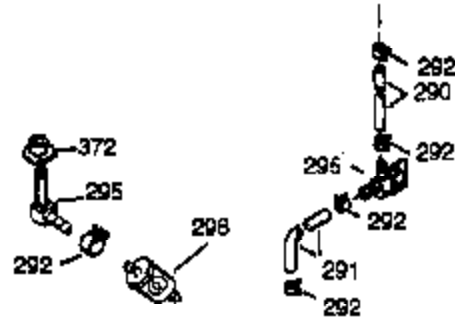

ILLUSTRATION SHOWS TYPICAL PARTS ONLY. ORDER BY PART NUMBER. PARTS NOT LISTED ARE SUPPLIED BY OEM.

VIEW 3 OF 4

Ref #	Part Number	Qty	Description
16	33454	1	Governor Lever
17	29916	1	Governor Lever Clamp
18	651028	1	Screw, Torx T-15, 8-32 x 3/8"
28	30322	1	Lock Nut, 8-32
30	35372A	1	Crankshaft
35	29826	1	Screw, 10-32 x 3/4"
36	29918	1	Lock Washer
37	29216	1	Lock Nut, 10-32
38	29642	1	Retaining Ring
69	35262A	1	* Cylinder Cover Gasket
70	35376	1	Cylinder Cover (Incl. 71, 75 & 80)
75	35319	1	Oil Seal
86	650833	7	Screw, 1/4-20 x 1-3/16"
87	650832	1	Screw, 1/4-20 x 1-11/16"
89	32589	1	Flywheel Key
92	650880	1	Lock Washer
130B	650781	2	Screw, 5/16-18 x 11/16"
173A	32446	1	Breather Tube Grommet
264A	650802	1	Screw, 1/4-20 x 5/8"
277	650729	1	Screw, 5/16-18 x 3-3/16"
277A	651036	1	Screw, 5/16-18 x 3-31/32"
278	36908	1	Spacer
280	36799A	1	Heat Shield
285	35985B	1	Starter Cup
290	30705	1	Fuel Line
292	26460	2	Fuel Line Clamp
298	650665	2	Screw, 1/4-15 x 3/4"
300	34156A	1	Fuel Tank (Incl. 292 & 301)
301	36246	1	Fuel Cap
308	35540	1	Fill Tube Clip
390	590746	1	Rewind Starter
416	34479A	1	Spark Arrestor Kit (Optional)
420	730225	1	SAE 30 4-Cycle Engine Oil (Quart)