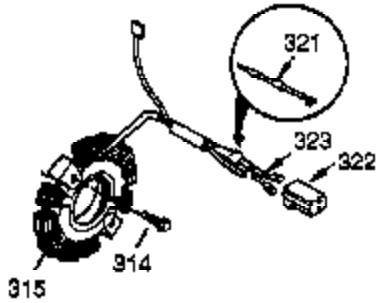

OPTIONAL
STARTER MUFF KIT