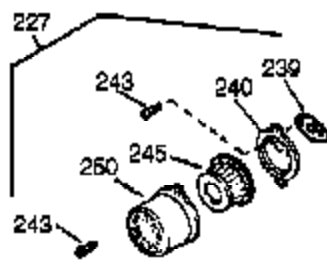

Ref #	Part Number	Qty	Description
72	27642	2	Oil Drain Plug
84	29193	1	Retaining Ring
92	650880	1	Lock Washer
227	35044	1	Air Cleaner Elbow Ass'y (Incl. 228,23 2,235,239 & 242)
228	650851	1	Stud, 1/4-20 x 8.1
232	0	2	Pop Rivet
234	650852	1	Nut, 1/4-20
235	30675	1	Air Cleaner Fitting
238	650163	2	Screw, 10-32 x 7/8"
239	27272A	1	* Air Cleaner Gasket
239A	34698A	1	* Air Cleaner Gasket
245	34700B	1	Air Cleaner Filter
245A	34703	1	Air Cleaner Filter
250	35602	1	Air Cleaner Cover
251	650886	1	Wing Nut, 1/4-20
260	34833B	1	Blower Housing
275	34185B	1	Muffler
277	650729	2	Screw, 5/16-18 x 3/16"
285	35985C	1	Starter Cup
290	30962	1	Fuel Line
292	26460	2	Fuel Line Clamp
370E	37089	1	Air Cleaner Decal
380	640268	1	Carburetor (Incl. 184 & 212A)
390	590746	1	Rewind Starter (NOTE: This engine could have been built with 590704 starter.)