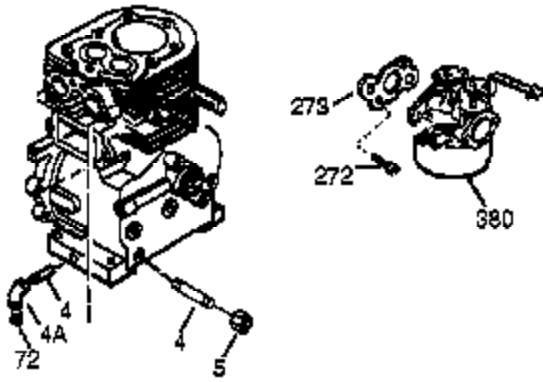

Ref #	Part Number	Qty	Description
72	27642	2	Oil Drain Plug
84	29193	1	Retaining Ring
92	650880	1	Lock Washer
227	35044	1	Air Cleaner Elbow Ass'y (Incl. 228,23 2,235,239 & 242)
228	650851	1	Stud, 1/4-20 x 8.1
232	0	2	Pop Rivet
234	650852	1	Nut, 1/4-20
235	30675	1	Air Cleaner Fitting
238	650163	2	Screw, 10-32 x 7/8"
239	27272A	1	* Air Cleaner Gasket
239A	34698A	1	* Air Cleaner Gasket
245	34700B	1	Air Cleaner Filter
245A	34703	1	Air Cleaner Filter
250	35602	1	Air Cleaner Cover
251	650886	1	Wing Nut, 1/4-20
260	34833B	1	Blower Housing
275	34185B	1	Muffler
277	650729	2	Screw, 5/16-18 x 3/16"
285	35985C	1	Starter Cup
290	30962	1	Fuel Line
292	26460	2	Fuel Line Clamp
370E	37089	1	Air Cleaner Decal
380	640268	1	Carburetor (Incl. 184 & 212A)
390	590746	1	Rewind Starter (NOTE: This engine could have been built with 590704 starter.)