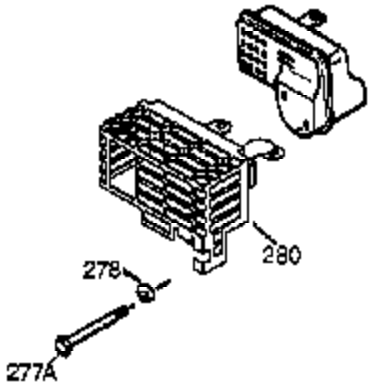

OPTIONAL
STARTER MUFF KIT