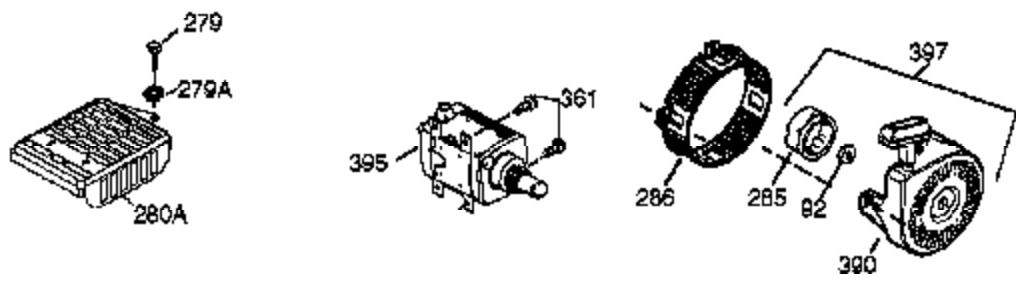

Ref #	Part Number	Qty	Description
72	27642	2	Oil Drain Plug
84	29193	1	Retaining Ring
92	650880	1	Lock Washer
227	35044	1	Air Cleaner Elbow Ass'y (Incl. 228,23 2,235,239 & 242)
228	650851	1	Stud, 1/4-20 x 8.1
232	0	2	Pop Rivet
234	650852	1	Nut, 1/4-20
235	30675	1	Air Cleaner Fitting
238	650163	2	Screw, 10-32 x 7/8"
239	27272A	1	* Air Cleaner Gasket
239A	34698A	1	* Air Cleaner Gasket
245	34700B	1	Air Cleaner Filter
245A	34703	1	Air Cleaner Filter
250	35602	1	Air Cleaner Cover
251	650886	1	Wing Nut, 1/4-20
260	34833B	1	Blower Housing
275	34185B	1	Muffler
277	650729	2	Screw, 5/16-18 x 3/16"
285	35985C	1	Starter Cup
290	30962	1	Fuel Line
292	26460	2	Fuel Line Clamp
370E	37089	1	Air Cleaner Decal
380	640268	1	Carburetor (Incl. 184 & 212A)
390	590746	1	Rewind Starter (NOTE: This engine could have been built with 590704 starter.)