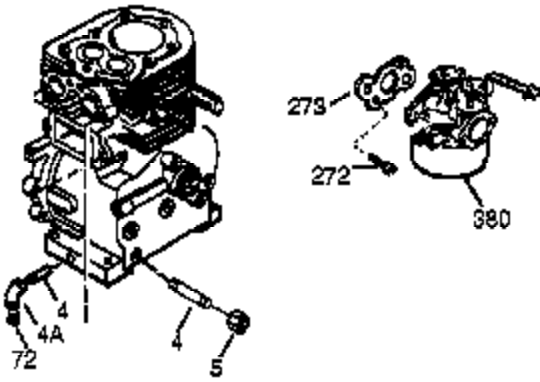

Ref #	Part Number	Qty	Description
72	27642	2	Oil Drain Plug
84	29193	1	Retaining Ring
92	650880	1	Lock Washer
129	650727	2	Screw, 5/16-18 x 1-3/4"
131A	651055	2	Screw, 5/16-18 x 5/8"
227	35044	1	Air Cleaner Elbow Ass'y (Incl. 228,23 2,235,239 & 242)
228	650851	1	Stud, 1/4-20 x 8.1
232	0	2	Pop Rivet
234	650852	1	Nut, 1/4-20
235	30675	1	Air Cleaner Fitting
238	650163	2	Screw, 10-32 x 7/8"
239	27272A	1	* Air Cleaner Gasket
239A	34698A	1	* Air Cleaner Gasket
245A	34703	1	Air Cleaner Filter
245	34700A	1	Air Cleaner Filter
250	35602	1	Air Cleaner Cover
251	650886	1	Wing Nut, 1/4-20
260	34833B	1	Blower Housing
275	34185B	1	Muffler
277	650729	2	Screw, 5/16-18 x 3/16"
285	35985B	1	Starter Cup
290	30705	1	Fuel Line
292	26460	2	Fuel Line Clamp
370A	35532	1	Logo Decal
370E	37089	1	Air Cleaner Decal
380	640125	1	Carburetor (Incl. 184)
390	590704	1	Rewind Starter (NOTE: This engine could have been built with 590746 starter.)