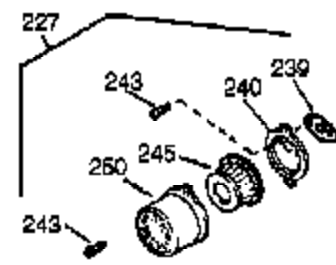

Ref #	Part Number	Qty	Description
72	27642	2	Oil Drain Plug
84	29193	1	Retaining Ring
92	650880	1	Lock Washer
129	650727	2	Screw, 5/16-18 x 1-3/4"
131A	651055	2	Screw, 5/16-18 x 5/8"
227	35044	1	Air Cleaner Elbow Ass'y (Incl. 228,23 2,235,239 & 242)
228	650851	1	Stud, 1/4-20 x 8.1
232	0	2	Pop Rivet
234	650852	1	Nut, 1/4-20
235	30675	1	Air Cleaner Fitting
238	650163	2	Screw, 10-32 x 7/8"
239	27272A	1	* Air Cleaner Gasket
239A	34698A	1	* Air Cleaner Gasket
245A	34703	1	Air Cleaner Filter
245	34700A	1	Air Cleaner Filter
250	35602	1	Air Cleaner Cover
251	650886	1	Wing Nut, 1/4-20
260	34833B	1	Blower Housing
275	34185B	1	Muffler
277	650729	2	Screw, 5/16-18 x 3/16"
285	35985B	1	Starter Cup
290	30705	1	Fuel Line
292	26460	2	Fuel Line Clamp
370A	35532	1	Logo Decal
370E	37089	1	Air Cleaner Decal
380	640125	1	Carburetor (Incl. 184)
390	590704	1	Rewind Starter (NOTE: This engine could have been built with 590746 starter.)