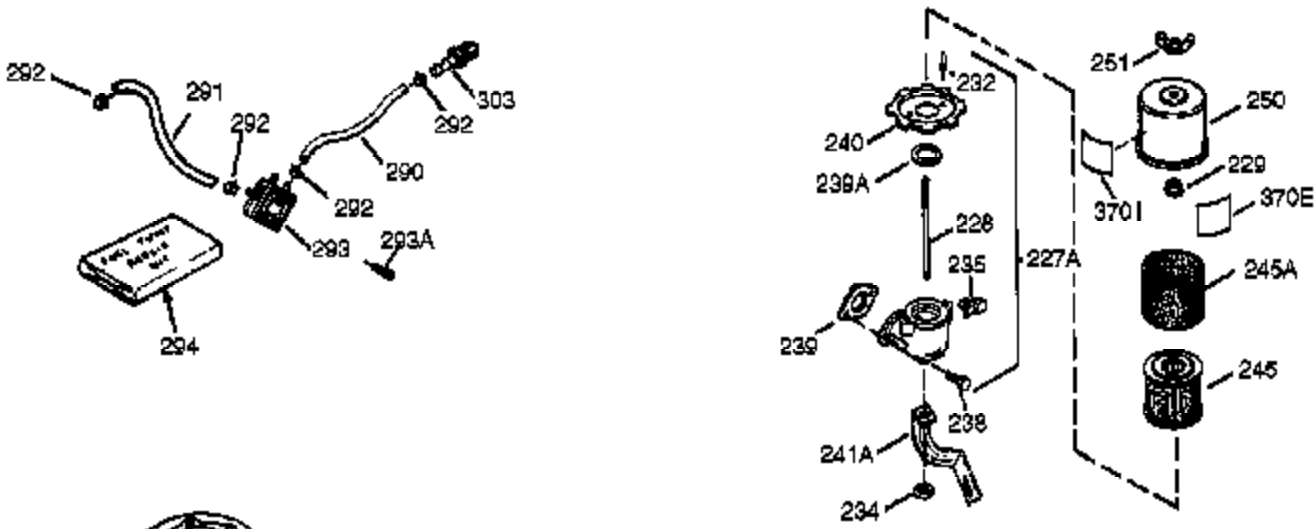

Ref #	Part Number	Qty	Description
72	27642	2	Oil Drain Plug
84	29193	1	Retaining Ring
92	650880	1	Lock Washer
129	650727	2	Screw, 5/16-18 x 1-3/4"
131A	651055	2	Screw, 5/16-18 x 5/8"
227	35044	1	Air Cleaner Elbow Ass'y (Incl. 228,23 2,235,239 & 242)
228	650851	1	Stud, 1/4-20 x 8.1
232	0	2	Pop Rivet
234	650852	1	Nut, 1/4-20
235	30675	1	Air Cleaner Fitting
238	650163	2	Screw, 10-32 x 7/8"
239	27272A	1	* Air Cleaner Gasket
239A	34698A	1	* Air Cleaner Gasket
245A	34703	1	Air Cleaner Filter
245	34700A	1	Air Cleaner Filter
250	35602	1	Air Cleaner Cover
251	650886	1	Wing Nut, 1/4-20
260	34833B	1	Blower Housing
275	34185B	1	Muffler
277	650729	2	Screw, 5/16-18 x 3/16"
285	35985B	1	Starter Cup
290	30705	1	Fuel Line
292	26460	2	Fuel Line Clamp
370A	35532	1	Logo Decal
370E	37089	1	Air Cleaner Decal
380	640125	1	Carburetor (Incl. 184)
390	590704	1	Rewind Starter (NOTE: This engine could have been built with 590746 starter.)