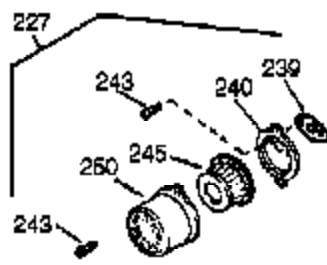

OPTIONAL QUIET MUFFLER

Engine Parts List #2

Ref #	Part Number	Qty	Description
72	27642	2	Oil Drain Plug
84	29193	1	Retaining Ring
92	650880	1	Lock Washer
239	27272A	1	* Air Cleaner Gasket
240	33266	1	Air Cleaner Bracket
243	651081	2	Screw, 10-32 x 1/2"
245	33268	1	Air Cleaner Filter
250	33269A	1	Air Cleaner Cover
251	37444	1	Wing Nut, 1/4-20
260	33375D	1	Blower Housing
275	34185B	1	Muffler
277	650729	2	Screw, 5/16-18 x 3-3/16"
285	35985B	1	Starter Cup
290	30962	1	Fuel Line
292	26460	2	Fuel Line Clamp
380	640260A	1	Carburetor (Incl. 184)
390	590746	1	Rewind Starter (NOTE: This engine could have been built with 590704 starter.)