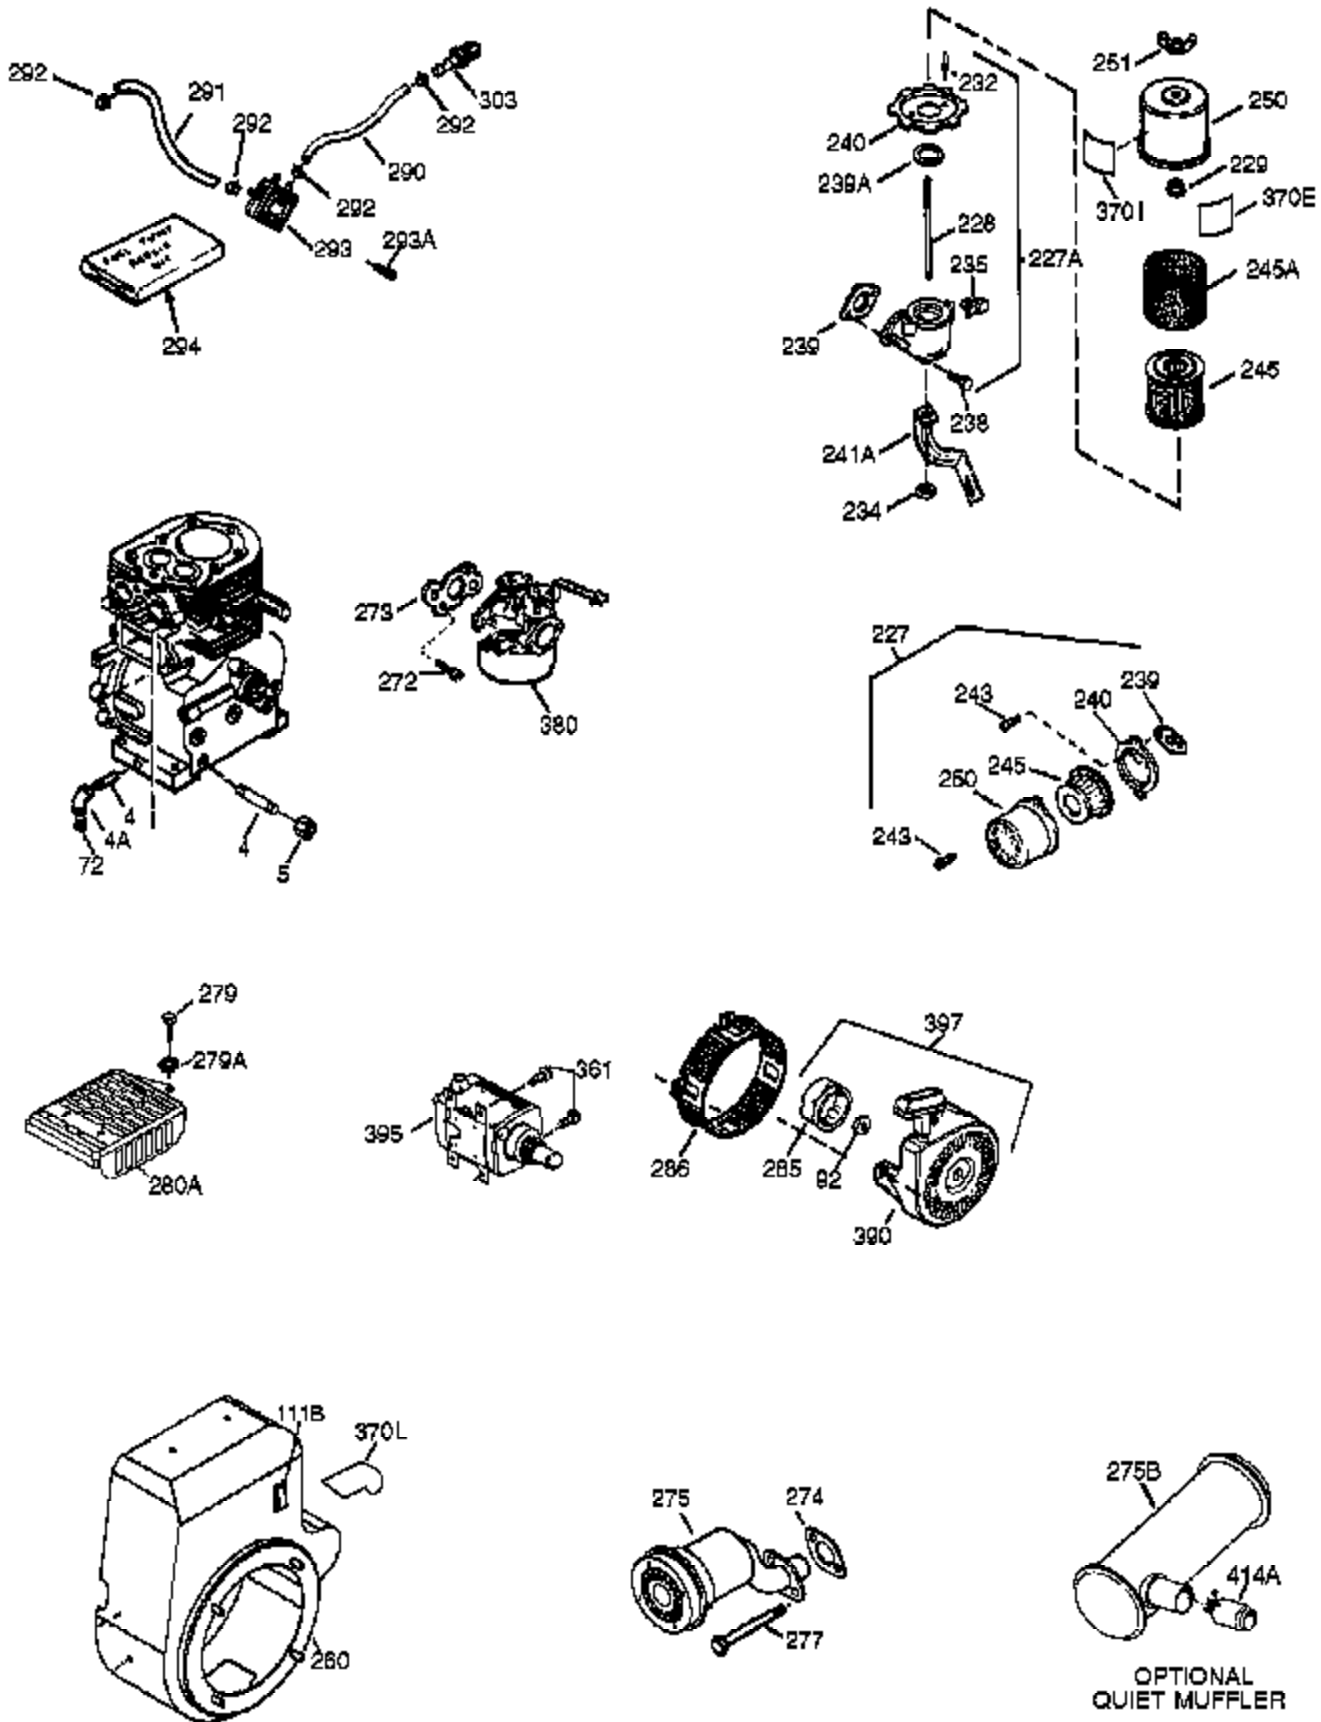

Ref #	Part Number	Qty	Description
19A	33857	1	Extension Spring
72	27642	2	Oil Drain Plug
84	29193	1	Retaining Ring
92	650880	1	Lock Washer
129	650727	2	Screw, 5/16-18 x 1-3/4"
131A	651055	2	Screw, 5/16-18 x 5/8"
238	28820	2	Screw, 10-32 x 1/2"
239	27272A	1	* Air Cleaner Gasket
240	37104	1	Air Cleaner Body
245A	35881	1	Air Cleaner Filter
245	33268	1	Air Cleaner Filter
250	33269A	1	Air Cleaner Cover
251	650513	1	Wing Nut, 1/4-20
260	33375D	1	Blower Housing
272	30196	2	Screw, 5/16-18 x 3/4"
273	34349A	1	Carburetor Flange
274	35865	1	* Muffler Gasket
275	37150	1	Muffler
277	30196	2	Screw, 5/16-18 x 3/4"
279	650902	2	Screw, 10-32 x 7/16"
285	35985B	1	Starter Cup
290	30705	1	Fuel Line
291	29774	1	Fuel Line
292	26460	5	Fuel Line Clamp
293	35812	1	Pulse Pump
294	35791	1	Pulse Pump Repair Kit
303	28566	1	Pulse Pump Fitting
345	34390	1	Heat Deflector
380	640108	1	Carburetor (Incl. 184)
390	590704	1	Rewind Starter (NOTE: This engine could have been built with 590746 starter.)