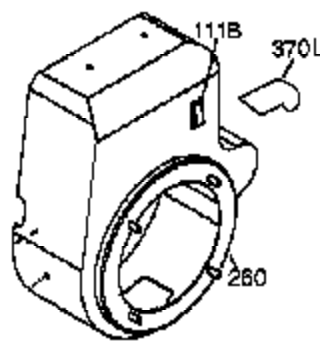

Engine Parts List #2

Ref #	Part Number	Qty	Description
72	27642	2	Oil Drain Plug
84	29193	1	Retaining Ring
92	650880	1	Lock Washer
111B	611226	1	Rocker On/Off Switch
129	650727	2	Screw, 5/16-18 x 1-3/4"
239	27272A	1	* Air Cleaner Gasket
240	33266	1	Air Cleaner Body
243	28820	2	Screw, 10-32 x 1/2"
245	33268	1	Air Cleaner Filter
250	33269A	1	Air Cleaner Cover
251	37444	1	Wing Nut, 1/4-20
260	36989A	1	Blower Housing
275	34185B	1	Muffler
277	650729	1	Screw, 5/16-18 x 3-3/15"
285	35985B	1	Starter Cup
290	30705	1	Fuel Line
291	29774	1	Fuel Line
292	26460	2	Fuel Line Clamp
292	26460		Fuel Line Clamp
370L	36990	1	Low Oil Decal
380	632351	1	Carburetor (Incl. 184)
390	590746	1	Rewind Starter (NOTE: This engine could have been built with 590704 starter.)