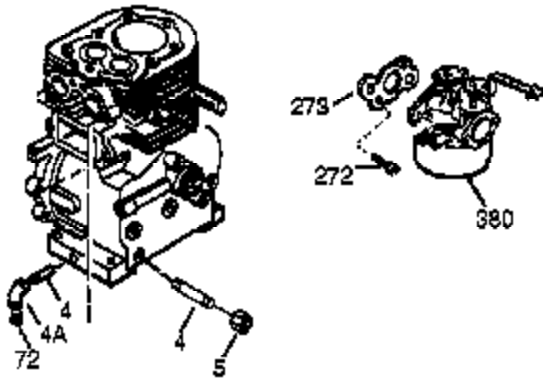

Engine Parts List #2

Ref #	Part Number	Qty	Description
72	27642	2	Oil Drain Plug
84	29193	1	Retaining Ring
92	650880	1	Lock Washer
111B	611226	1	Rocker On/Off Switch
129	650727	2	Screw, 5/16-18 x 1-3/4"
239	27272A	1	* Air Cleaner Gasket
240	33266	1	Air Cleaner Body
243	28820	2	Screw, 10-32 x 1/2"
245	33268	1	Air Cleaner Filter
250	33269A	1	Air Cleaner Cover
251	37444	1	Wing Nut, 1/4-20
260	36989A	1	Blower Housing
275	34185B	1	Muffler
277	650729	1	Screw, 5/16-18 x 3-3/15"
285	35985B	1	Starter Cup
290	30705	1	Fuel Line
291	29774	1	Fuel Line
292	26460	2	Fuel Line Clamp
292	26460		Fuel Line Clamp
370L	36990	1	Low Oil Decal
380	632351	1	Carburetor (Incl. 184)
390	590746	1	Rewind Starter (NOTE: This engine could have been built with 590704 starter.)