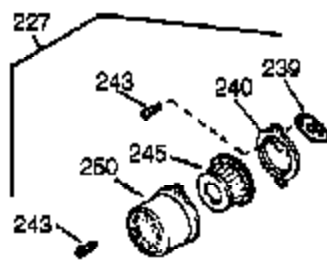

Engine Parts List #2

Ref #	Part Number	Qty	Description
72	27642	2	Oil Drain Plug
84	29193	1	Retaining Ring
92	650880	1	Lock Washer
111B	611226	1	Rocker On/Off Switch
129	650727	2	Screw, 5/16-18 x 1-3/4"
239	27272A	1	* Air Cleaner Gasket
240	33266	1	Air Cleaner Body
243	28820	2	Screw, 10-32 x 1/2"
245	33268	1	Air Cleaner Filter
250	33269A	1	Air Cleaner Cover
251	37444	1	Wing Nut, 1/4-20
260	36989A	1	Blower Housing
275	34185B	1	Muffler
277	650729	1	Screw, 5/16-18 x 3-3/15"
285	35985B	1	Starter Cup
290	30705	1	Fuel Line
291	29774	1	Fuel Line
292	26460	2	Fuel Line Clamp
292	26460		Fuel Line Clamp
370L	36990	1	Low Oil Decal
380	632351	1	Carburetor (Incl. 184)
390	590746	1	Rewind Starter (NOTE: This engine could have been built with 590704 starter.)