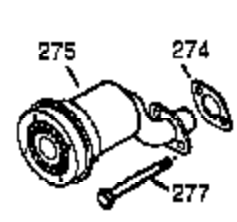

Engine Parts List #2

Ref #	Part Number	Qty	Description
72	27642	2	Oil Drain Plug
84	29193	1	Retaining Ring
92	650880	1	Lock Washer
111B	611226	1	Rocker On/Off Switch
129	650727	2	Screw, 5/16-18 x 1-3/4"
239	27272A	1	* Air Cleaner Gasket
240	33266	1	Air Cleaner Body
243	28820	2	Screw, 10-32 x 1/2"
245	33268	1	Air Cleaner Filter
250	33269A	1	Air Cleaner Cover
251	37444	1	Wing Nut, 1/4-20
260	36989A	1	Blower Housing
275	34185B	1	Muffler
277	650729	1	Screw, 5/16-18 x 3-3/15"
285	35985B	1	Starter Cup
290	30705	1	Fuel Line
291	29774	1	Fuel Line
292	26460	2	Fuel Line Clamp
292	26460		Fuel Line Clamp
370L	36990	1	Low Oil Decal
380	632351	1	Carburetor (Incl. 184)
390	590746	1	Rewind Starter (NOTE: This engine could have been built with 590704 starter.)