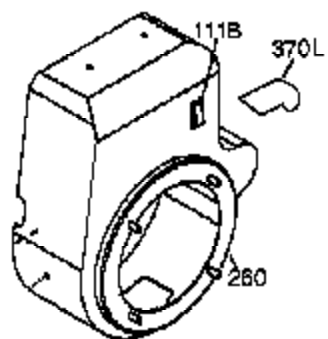

Engine Parts List #2

Ref #	Part Number	Qty	Description
72	27642	2	Oil Drain Plug
84	29193	1	Retaining Ring
92	650880	1	Lock Washer
239	27272A	1	* Air Cleaner Gasket
240	33266	1	Air Cleaner Body
243	651081	2	Screw, 10-32 x 15/32"
245	33268	1	Air Cleaner Filter
250	33269A	1	Air Cleaner Cover
251	37444	1	Wing Nut, 1/4-20
260	36989A	1	Blower Housing
275	34185B	1	Muffler
277	650729	2	Screw, 5/16-18 x 3-3/16"
285	35985B	1	Starter Cup
290	30962	1	Fuel Line
292	26460	2	Fuel Line Clamp
370L	36990	1	Low Oil Decal
380	640260A	1	Carburetor (Incl. 184)
390	590746	1	Rewind Starter (NOTE: This engine could have been built with 590704 starter.)