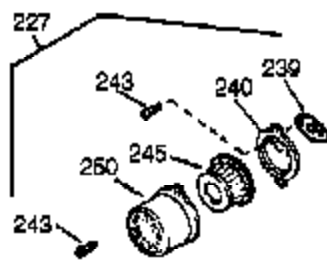

Engine Parts List #2

Ref #	Part Number	Qty	Description
72	27642	2	Oil Drain Plug
84	29193	1	Retaining Ring
92	650880	1	Lock Washer
239	27272A	1	* Air Cleaner Gasket
240	33266	1	Air Cleaner Body
243	651081	2	Screw, 10-32 x 15/32"
245	33268	1	Air Cleaner Filter
250	33269A	1	Air Cleaner Cover
251	37444	1	Wing Nut, 1/4-20
260	36989A	1	Blower Housing
275	34185B	1	Muffler
277	650729	2	Screw, 5/16-18 x 3-3/16"
285	35985B	1	Starter Cup
290	30962	1	Fuel Line
292	26460	2	Fuel Line Clamp
370L	36990	1	Low Oil Decal
380	640260A	1	Carburetor (Incl. 184)
390	590746	1	Rewind Starter (NOTE: This engine could have been built with 590704 starter.)