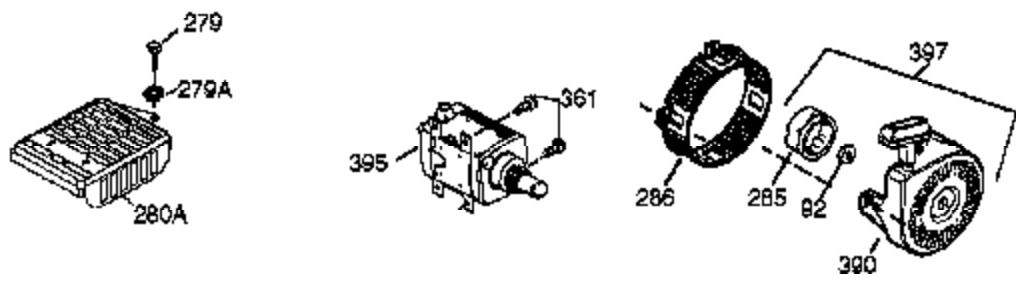

Ref #	Part Number	Qty	Description
308	35540	1	Fill Tube Clip
310	36205	1	Dipstick
325	29443	1	Wire Clip
340	34154	1	Fuel Tank Bracket
341	34155	1	Fuel Tank Bracket
342	650561	1	Screw, 1/4-20 x 5/8"
370	36261	1	Identification Decal
370J	35703	1	Throttle Decal
370G	35274	1	Oil Instruction Decal
370K	36695	1	Starter Decal
380	632351	1	Carburetor (Incl. 184)
390	590704	1	Rewind Starter (NOTE: This engine could have been built with 590746 starter.)
400	36450B	1	* Gasket Set (Incl. items marked PK i n notes) Incl. part #'s 27272A (1), 27896A (2), 27915A (1), 29673 (1), 33263 (1), 33629 (1), 34698A (1), 35262A (1), 36448 (1)
420	730225	1	SAE 30 4-Cycle Engine Oil (Quart)