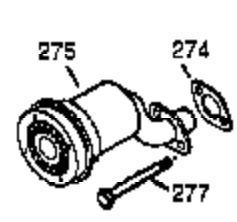

Engine Parts List #2

Ref #	Part Number	Qty	Description
72	27642	2	Oil Drain Plug
84	29193	1	Retaining Ring
92	650880	1	Lock Washer
129	650727	2	Screw, 5/16-18 x 1-3/4"
131A	650713	2	Screw, 5/16-18 x 5/8"
238	28820	2	Screw, 10-32 x 1/2"
239	27272A	1	* Air Cleaner Gasket
240	33266	1	Air Cleaner Body
245	33268	1	Air Cleaner Filter
250	33269A	1	Air Cleaner Cover
251	650513	1	Wing Nut, 1/4-20
260	33375D	1	Blower Housing
275	34185B	1	Muffler
277	650729	2	Screw, 5/16-18 x 3-3/16"
285	35985B	1	Starter Cup
290	30705	1	Fuel Line
292	26460	2	Fuel Line Clamp
380	632351	1	Carburetor (Incl. 184)
390	590704	1	Rewind Starter (NOTE: This engine could have been built with 590746 starter.)