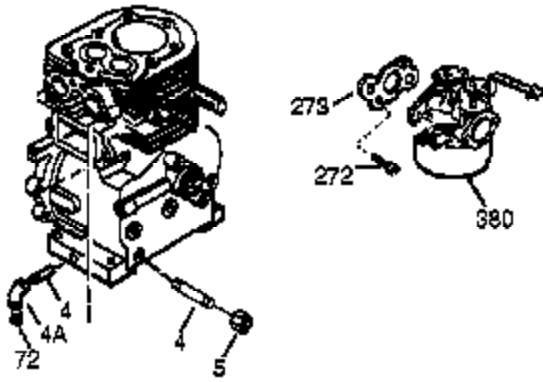

Ref #	Part Number	Qty	Description
308	35540	1	Fill Tube Clip
310	36205	1	Dipstick
325	29443	1	Wire Clip
340	34154	1	Fuel Tank Bracket
341	34155	1	Fuel Tank Bracket
342	650561	1	Screw, 1/4-20 x 5/8"
370	36261	1	Identification Decal
370J	35703	1	Throttle Decal
370G	35274	1	Oil Instruction Decal
370K	36695	1	Starter Decal
380	632351	1	Carburetor (Incl. 184)
390	590704	1	Rewind Starter (NOTE: This engine could have been built with 590746 starter.)
400	36450B	1	* Gasket Set (Incl. items marked PK i n notes) Incl. part #'s 27272A (1), 27896A (2), 27915A (1), 29673 (1), 33263 (1), 33629 (1), 34698A (1), 35262A (1), 36448 (1)
420	730225	1	SAE 30 4-Cycle Engine Oil (Quart)