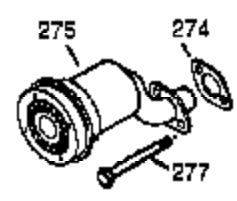

Engine Parts List #2

Ref #	Part Number	Qty	Description
72	27642	2	Oil Drain Plug
84	29193	1	Retaining Ring
92	650880	1	Lock Washer
129	650727	2	Screw, 5/16-18 x 1-3/4"
131A	650713	2	Screw, 5/16-18 x 5/8"
238	28820	2	Screw, 10-32 x 1/2"
239	27272A	1	* Air Cleaner Gasket
240	33266	1	Air Cleaner Body
245	33268	1	Air Cleaner Filter
250	33269A	1	Air Cleaner Cover
251	650513	1	Wing Nut, 1/4-20
260	33375D	1	Blower Housing
275	34185B	1	Muffler
277	650729	2	Screw, 5/16-18 x 3-3/16"
285	35985B	1	Starter Cup
290	30705	1	Fuel Line
292	26460	2	Fuel Line Clamp
380	632351	1	Carburetor (Incl. 184)
390	590704	1	Rewind Starter (NOTE: This engine could have been built with 590746 starter.)