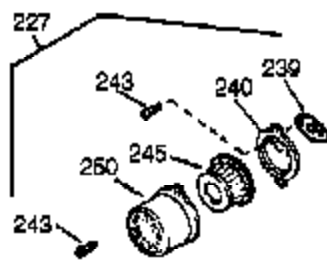

Engine Parts List #2

Ref #	Part Number	Qty	Description
72	27642	2	Oil Drain Plug
84	29193	1	Retaining Ring
92	650880	1	Lock Washer
129	650727	2	Screw, 5/16-18 x 1-3/4"
131A	650713	2	Screw, 5/16-18 x 5/8"
238	28820	2	Screw, 10-32 x 1/2"
239	27272A	1	* Air Cleaner Gasket
240	33266	1	Air Cleaner Body
245	33268	1	Air Cleaner Filter
250	33269A	1	Air Cleaner Cover
251	650513	1	Wing Nut, 1/4-20
260	33375D	1	Blower Housing
275	34185B	1	Muffler
277	650729	2	Screw, 5/16-18 x 3-3/16"
285	35985B	1	Starter Cup
290	30705	1	Fuel Line
292	26460	2	Fuel Line Clamp
380	632351	1	Carburetor (Incl. 184)
390	590704	1	Rewind Starter (NOTE: This engine could have been built with 590746 starter.)